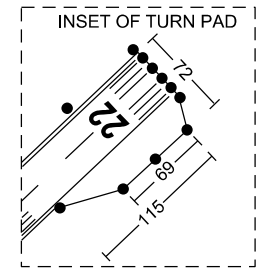

BRG are MAG
DMN in M
ELEV in FT

68° 37'

VAR 15.0° E 2025
Annual Change +0.2°

68° 37'

68° 36'

68° 36'

RWY	BRG MAG	COORD	VASIS	
			PAPI	MEHT
22	212°	THR 68 36 53.66 N 027 25 40.02 E	3.0°	57
04	032°	THR 68 35 58.66 N 027 22 58.40 E	3.2°	50

APN details, see EFIV AD 2.8
TWY details, see EFIV AD 2.8 and AD 2.15
RWY details, see EFIV AD 2.12
ACFT stand details, see EFIV AD 2.20

AERODROME CHART - ICAO

08 36 39 N
027 24 30 E
ELEV 482 FT

TWR/AFIS 118.000