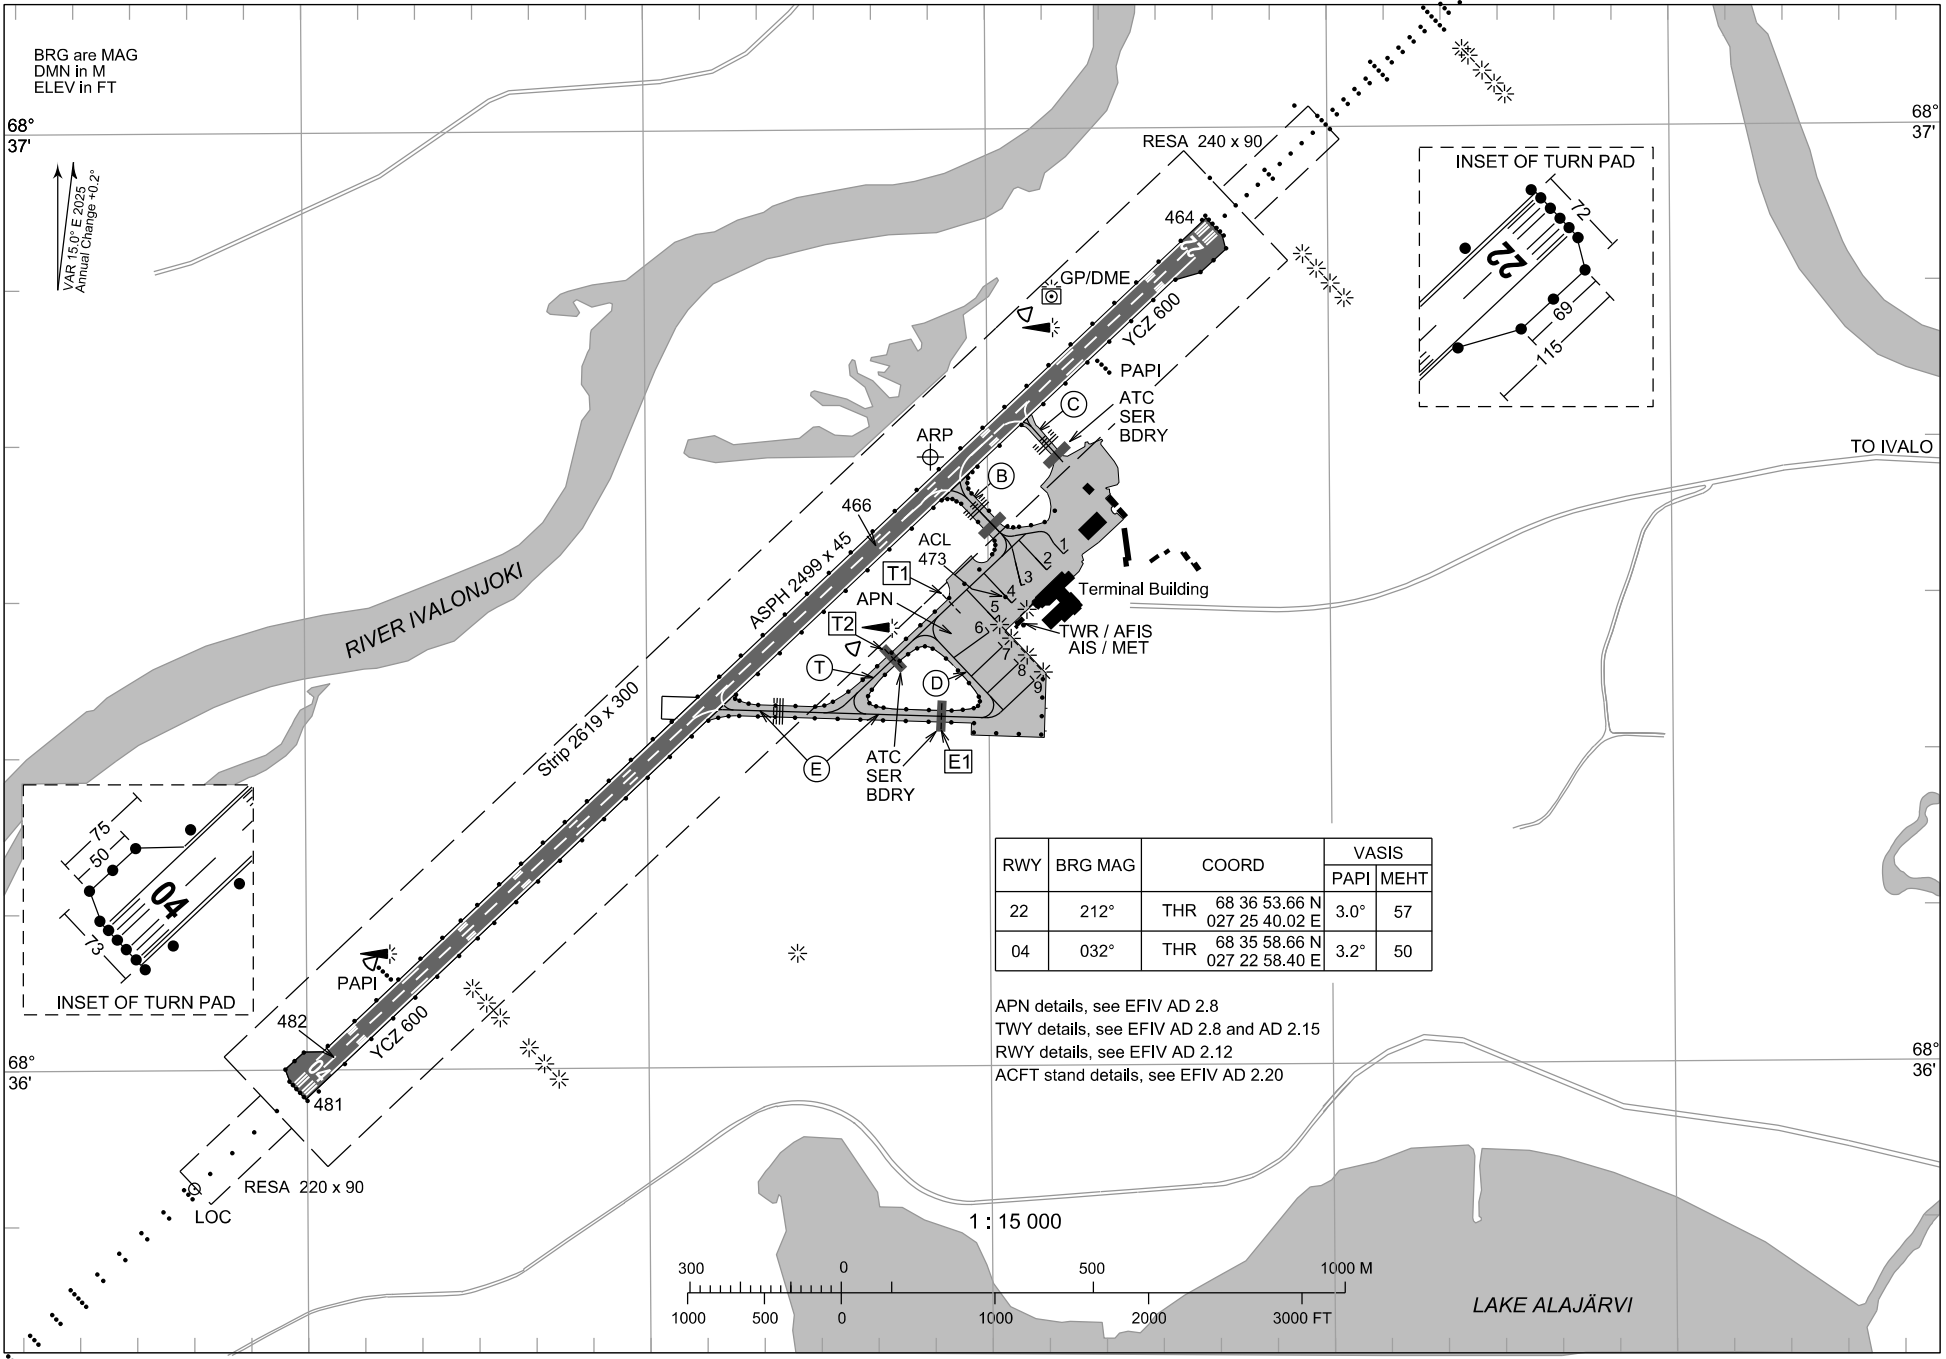

68° 36'

68° 36'