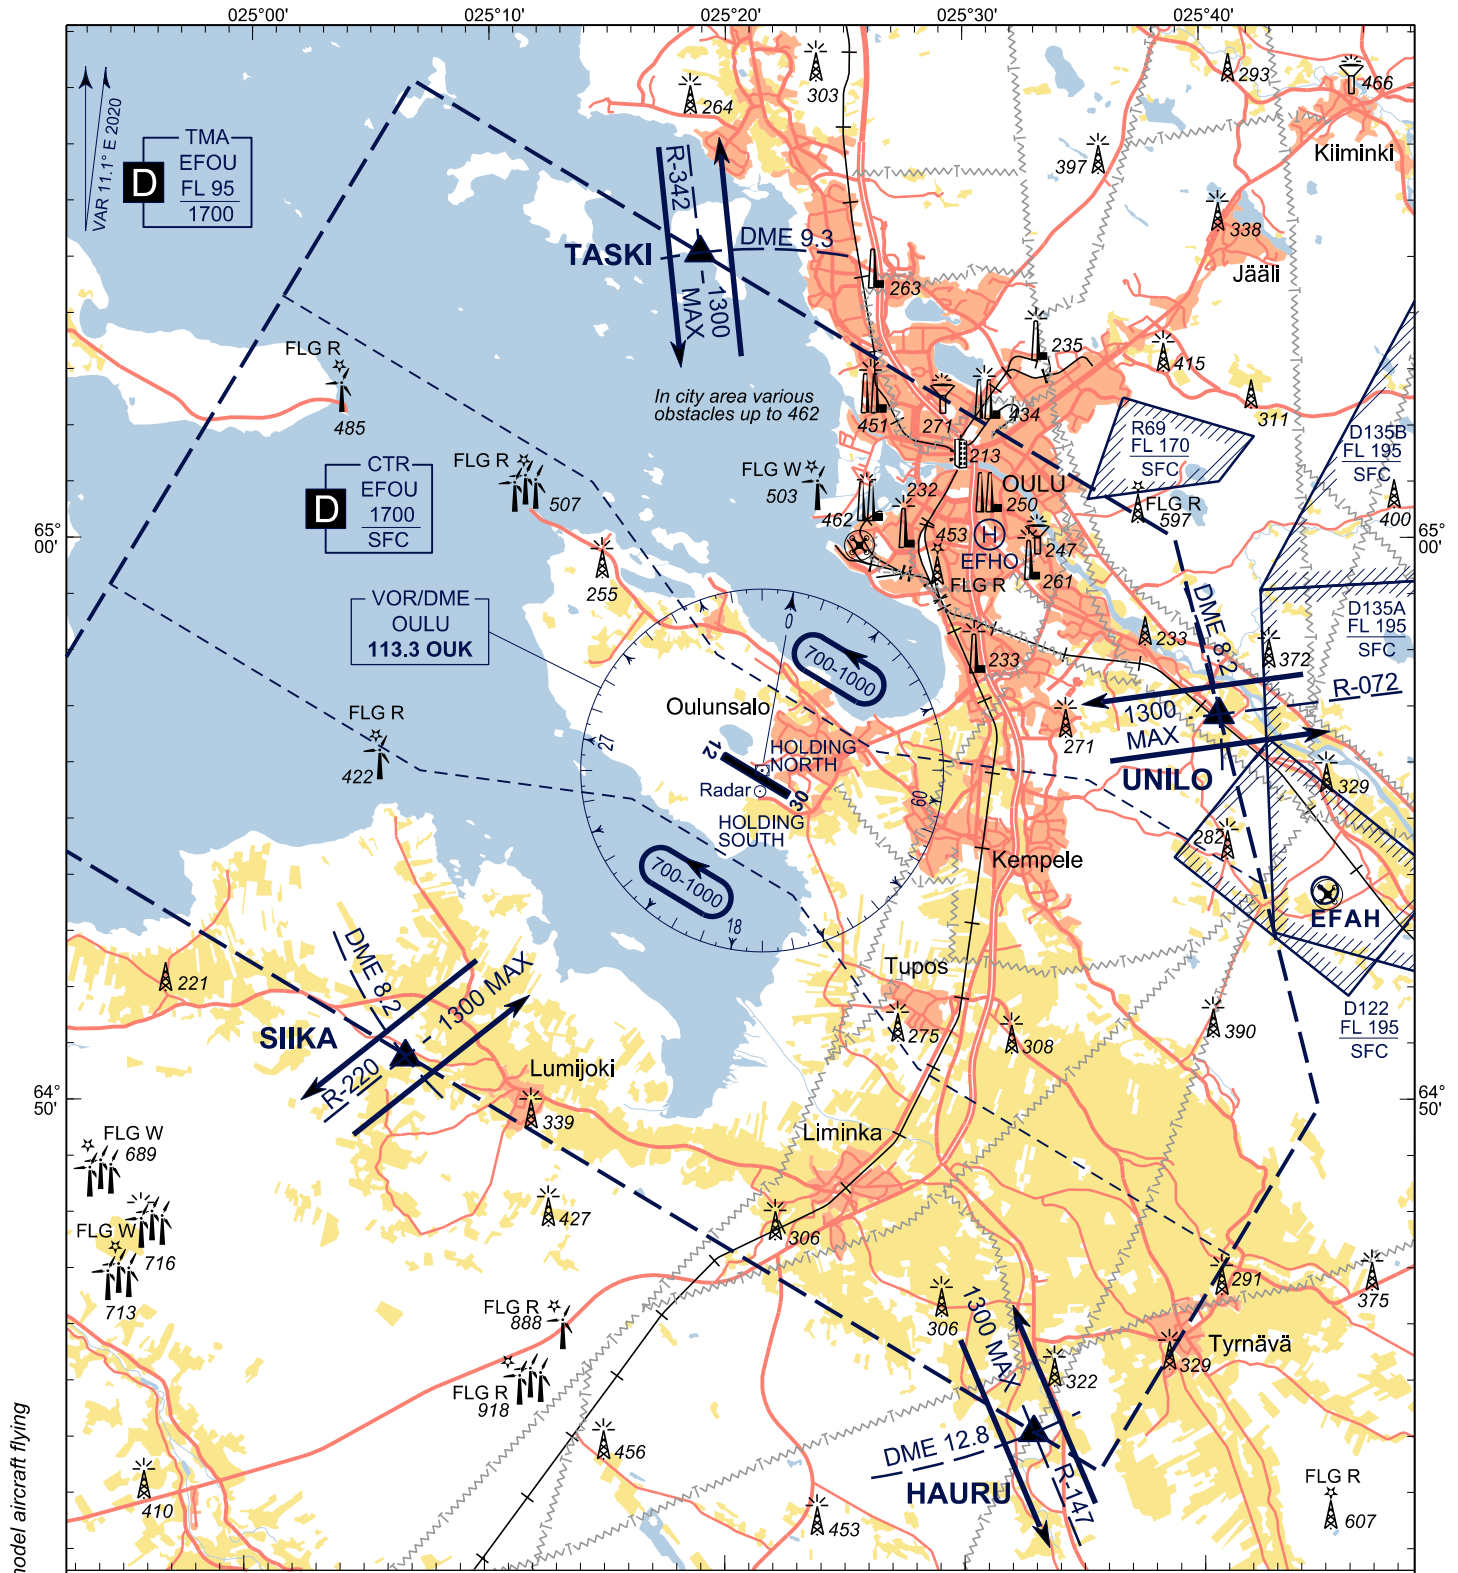

VISUAL
APPROACH CHART - ICAO

ELEV 48 FT

OULU, FINLAND

CHG: ADDN model aircraft flying

All RDL and DME FM VOR/DME OUK
BRG are MAG
DIST in NM
ALT and ELEV in FT

RADIO DATA

TWR	124.400
APP	119.700
APP	118.150
ATIS (EN)	119.700
EMERG	135.450
EMERG	121.500

VASIS

RWY	PAPI	MEHT
12	Left / 3.0°	55
30	Left / 3.5°	63

Airspace	Hours of applicability	Airspace class	RMK
EFOU CTR	HO	D	RMZ H24
EFOU TMA	HO	D	RMZ H24, TMZ H24

Heliport EFHO Oulun yliopistollinen sairaala