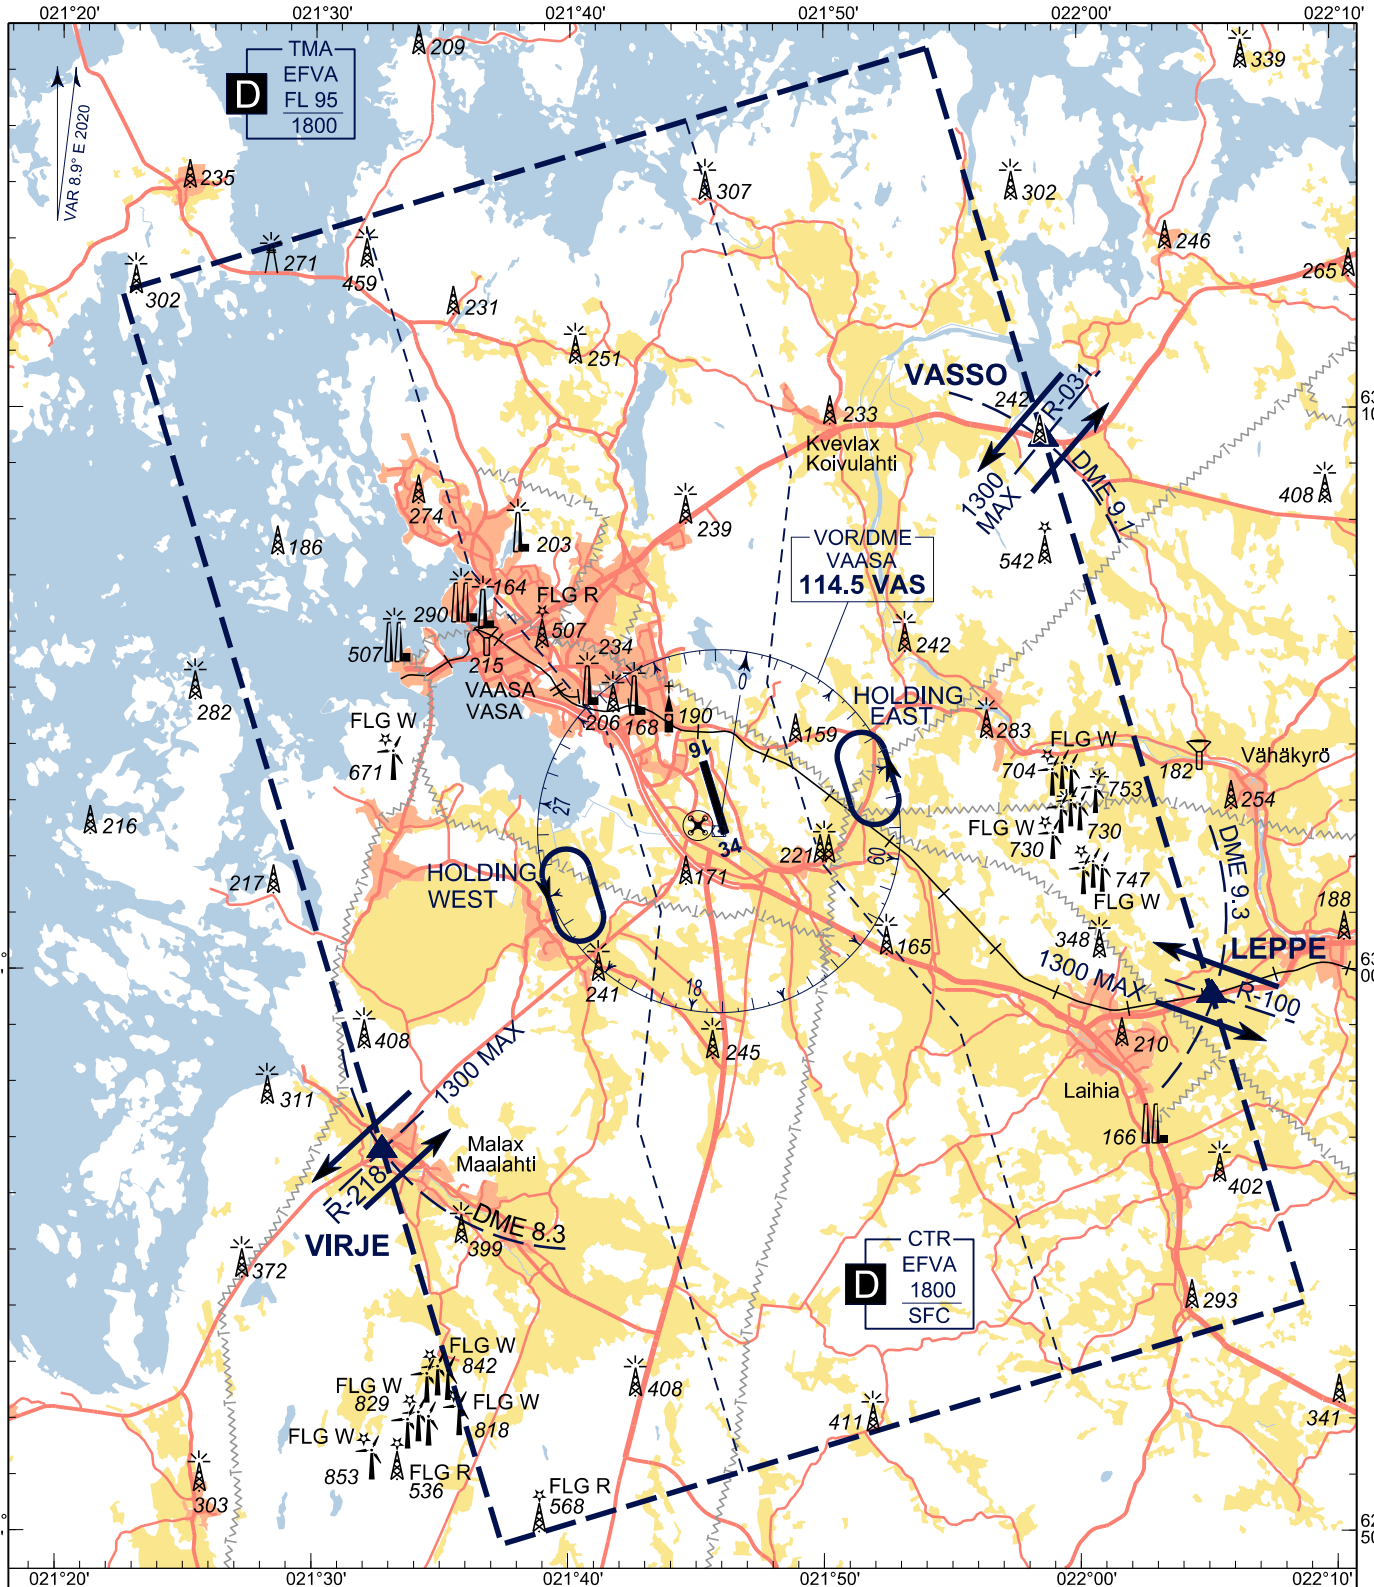

VISUAL  
APPROACH CHART - ICAO

ELEV 21 FT

CHG: EFVA TMA RMK. ADDN model aircraft flying. VFR REP LEPPE. VIRJE. DEL VFR REP MINNE, TERVA

All RDL and DME FM VOR/DME VAS  
BRG are MAG  
DIST in NM  
ALT and ELEV in FT

RADIO DATA	
TWR	120.950
APP	119.700
ATIS (EN)	125.850
EMERG	136.450
	121.500

VASIS	
RWY	PAPI MEHT
16	Left / 3,0° 52
34	Left / 3,0° 50

Airspace	Hours of applicability	Airspace class	RMK
EFVA CTR	HO	D	RMZ H24
EFVA TMA	HO	D	RMZ H24, TMZ H24