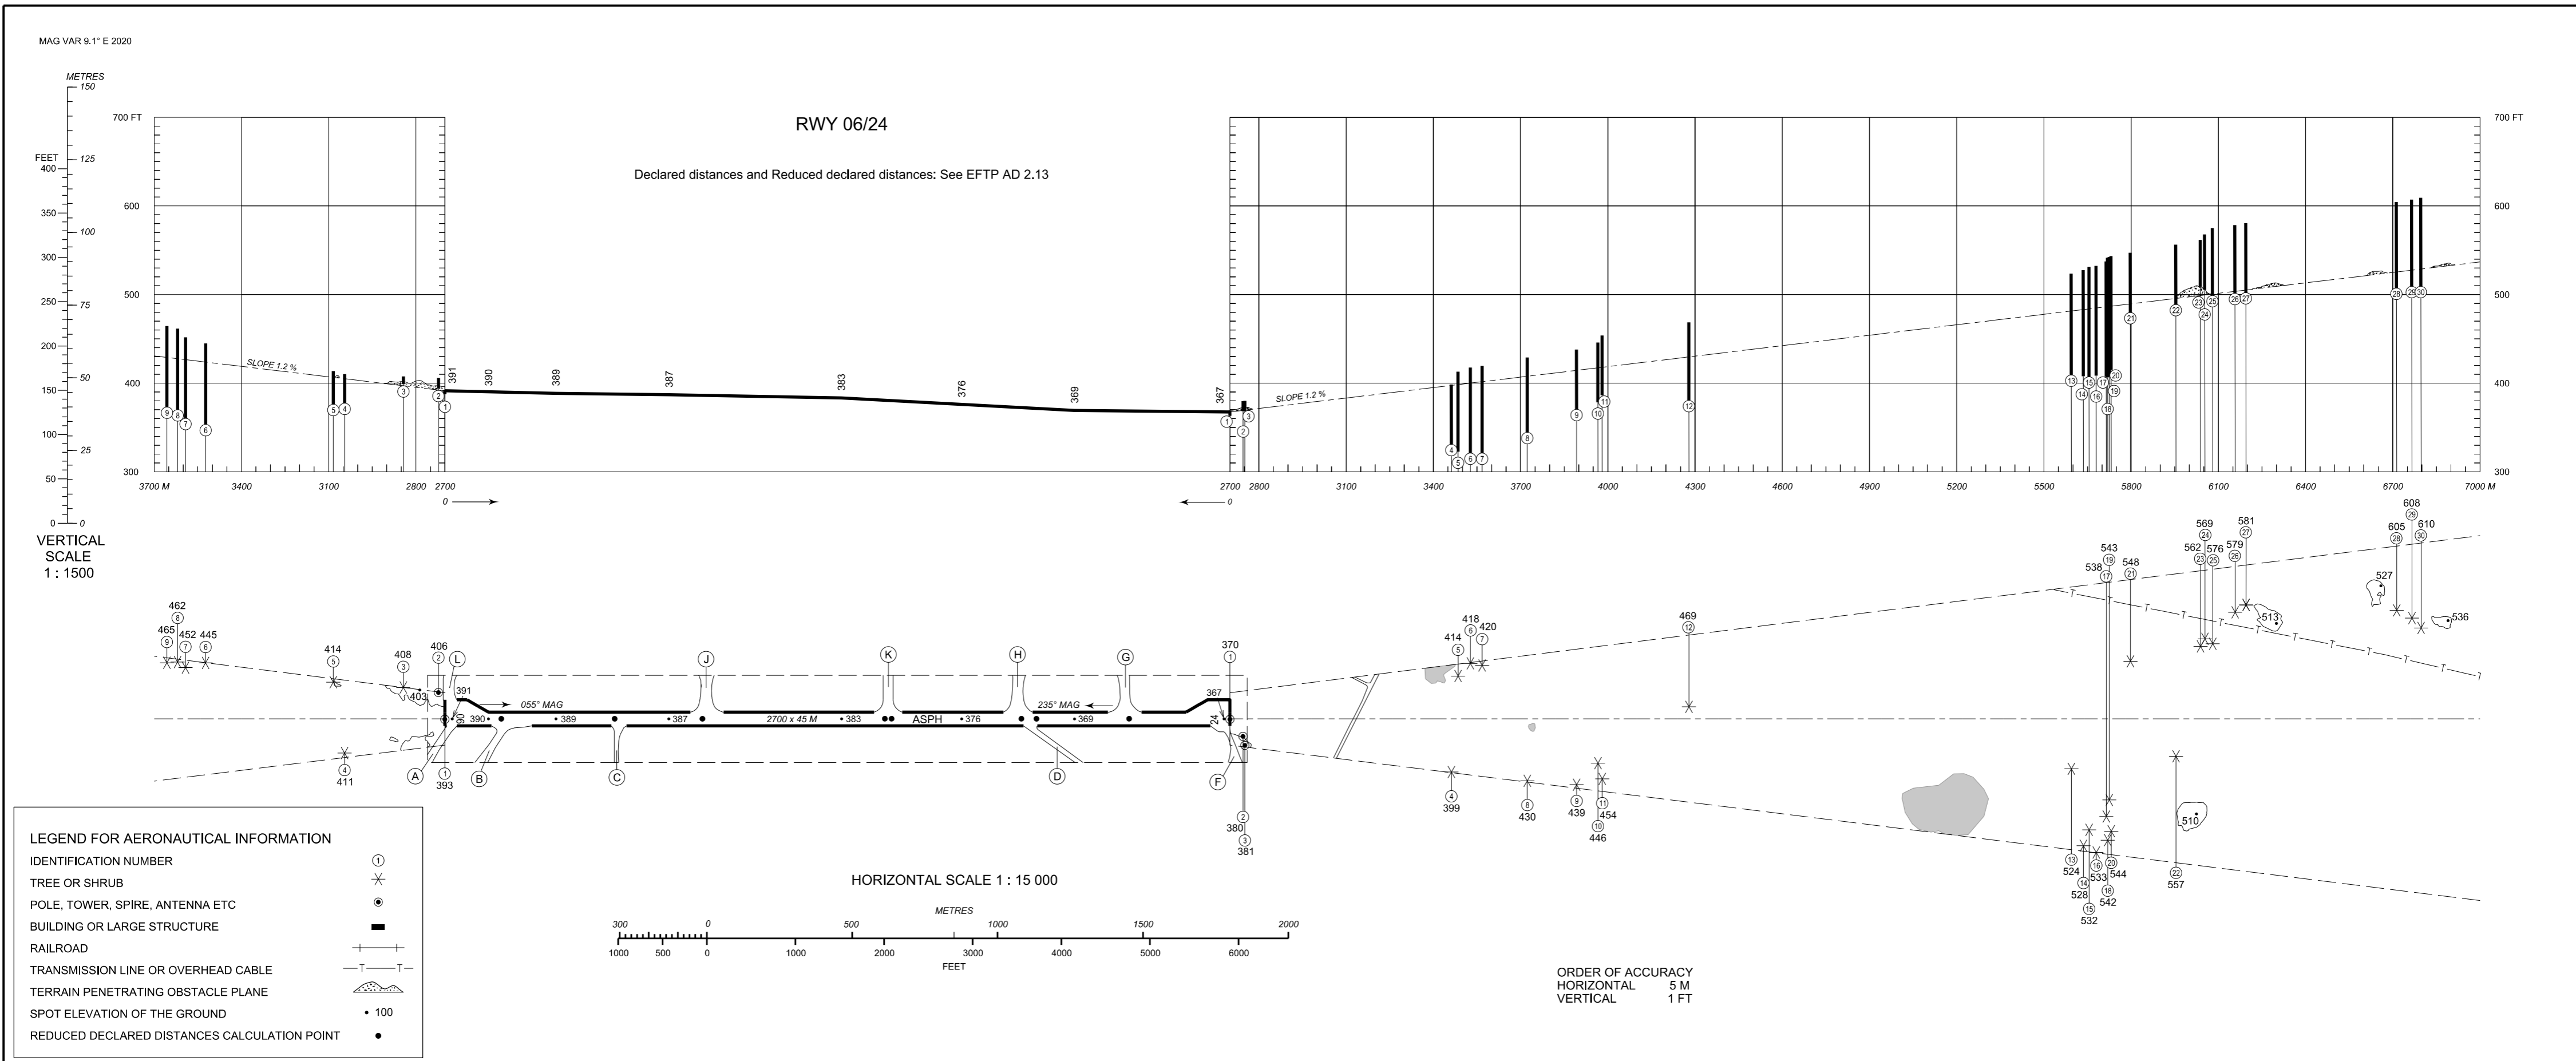

ELEV in FT
DMN in M

AERODROME OBSTACLE CHART - ICAO
TYPE A (OPERATING LIMITATIONS)

TAMPERE-PIRKKALA AERODROME, FINLAND

CHG: TWY A, B