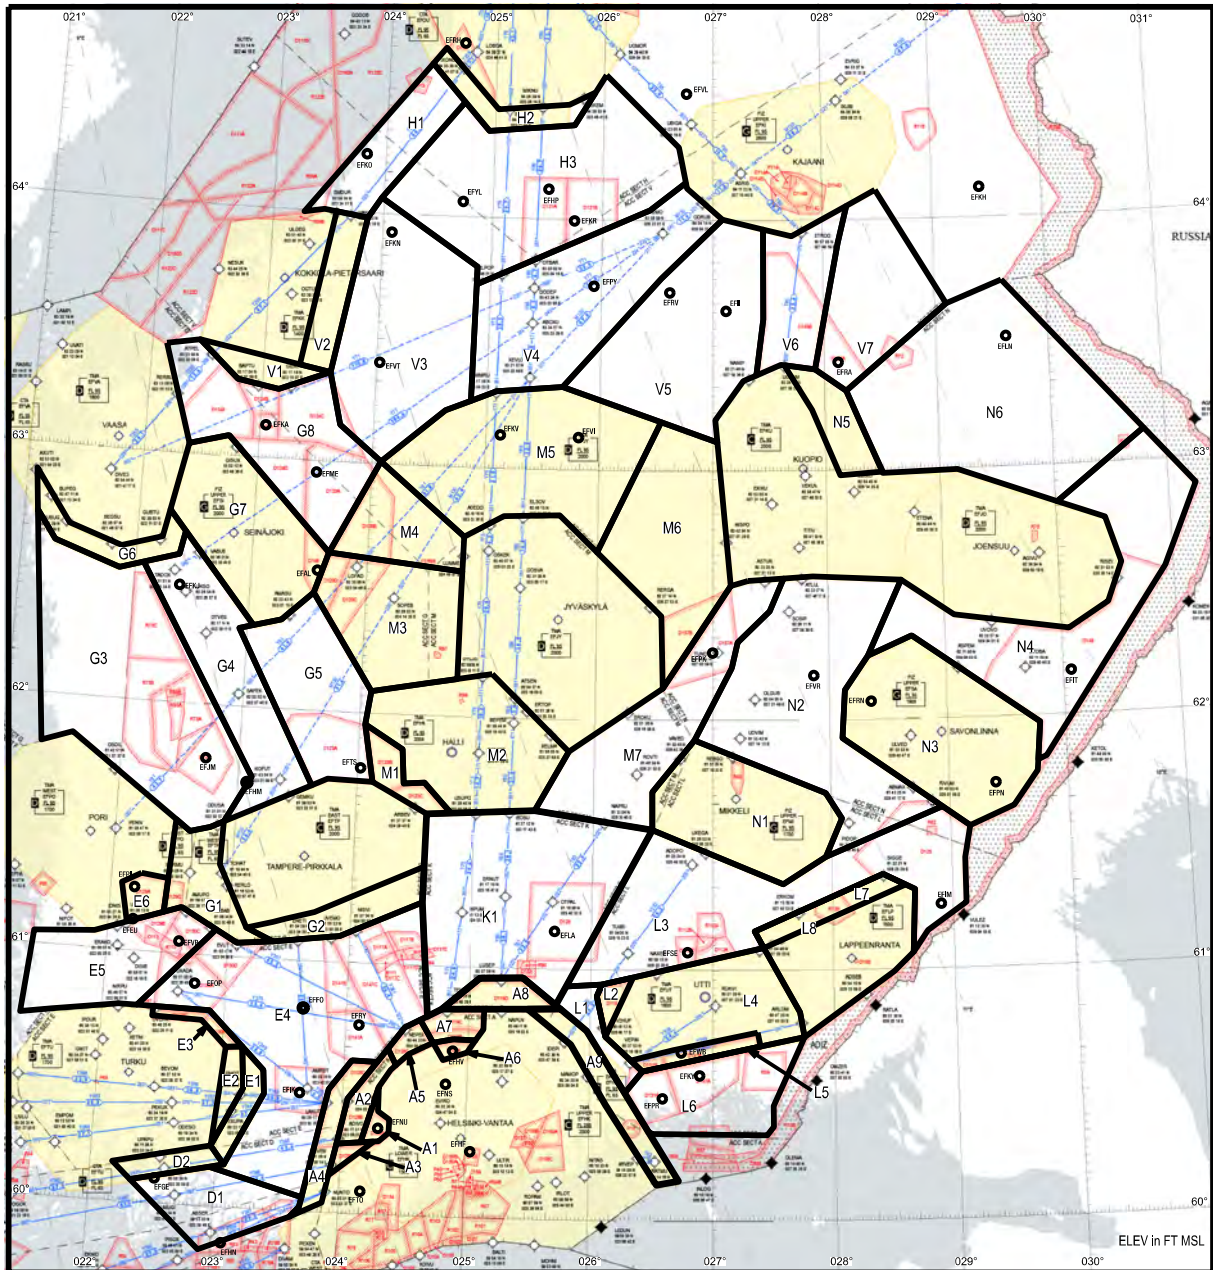

TEMPORARY DANGER AREA EFD755 GLIDING EVENT 2022