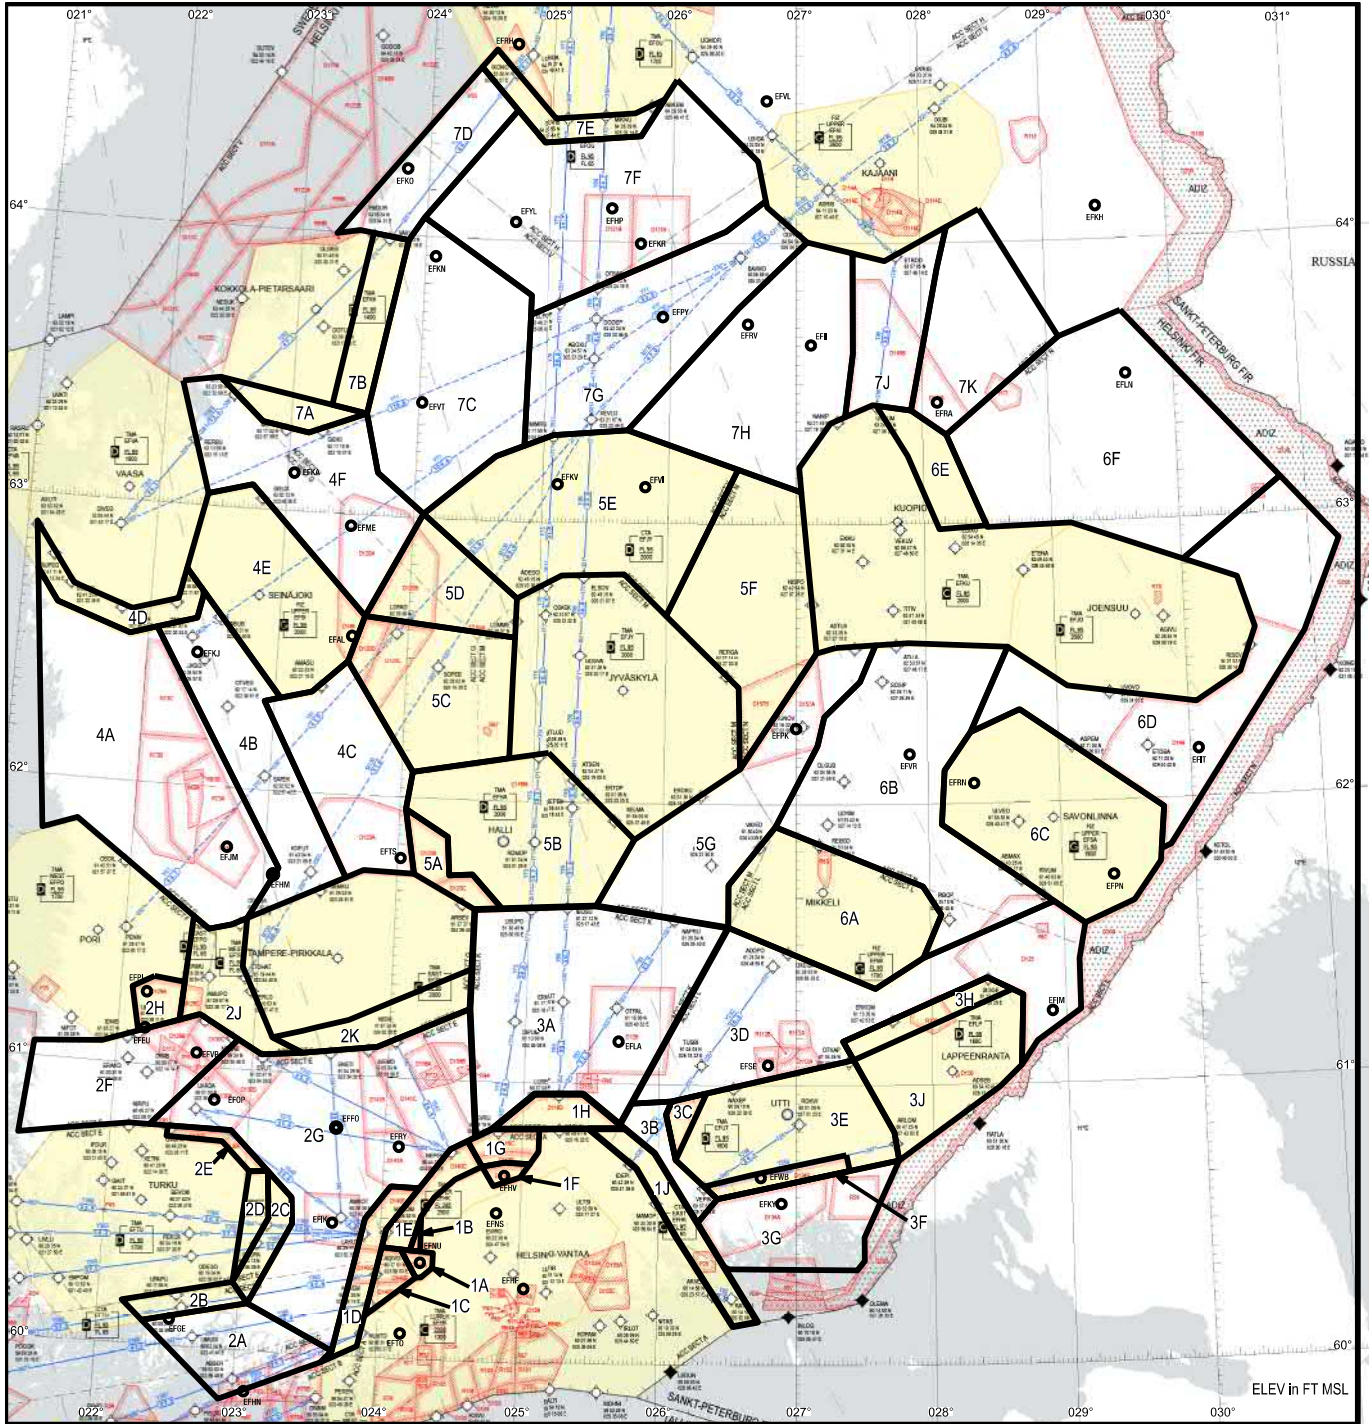

COR - TEMPORARY DANGER AREA EFD654 GLIDING EVENT 2021