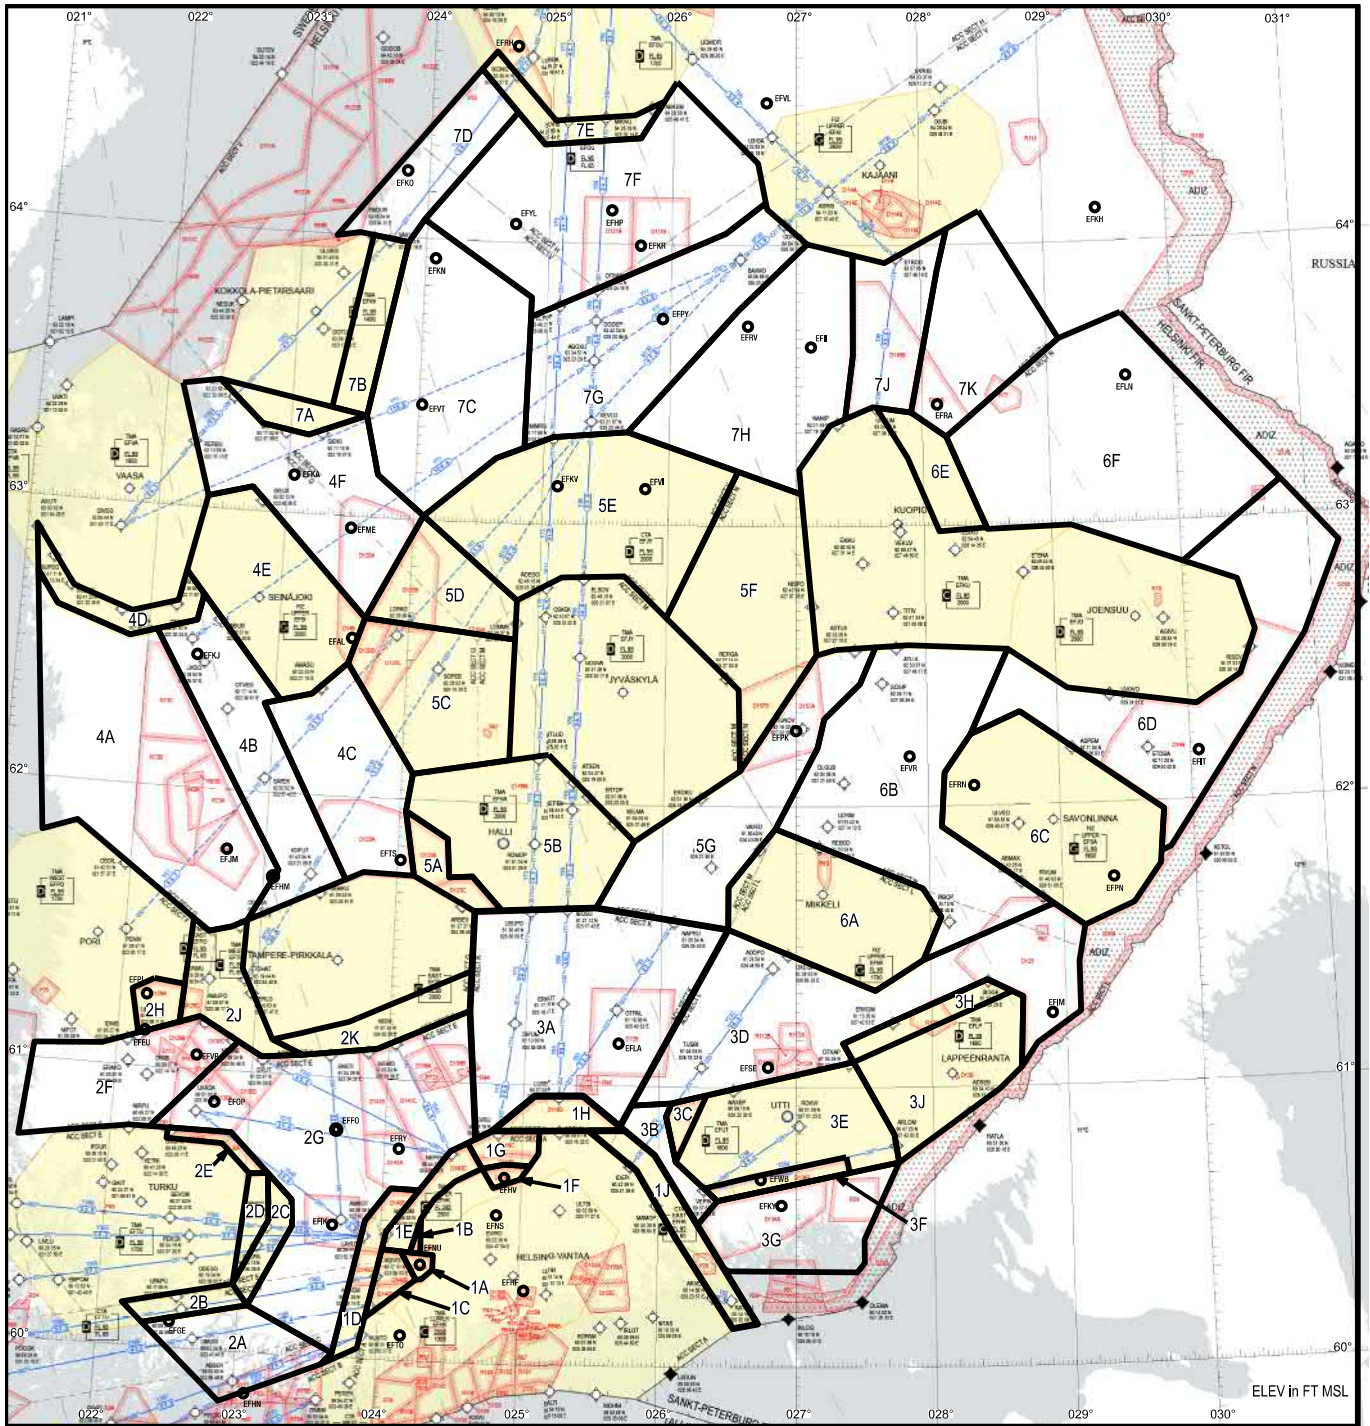

TEMPORARY DANGER AREA EFD654 GLIDING EVENT 2021