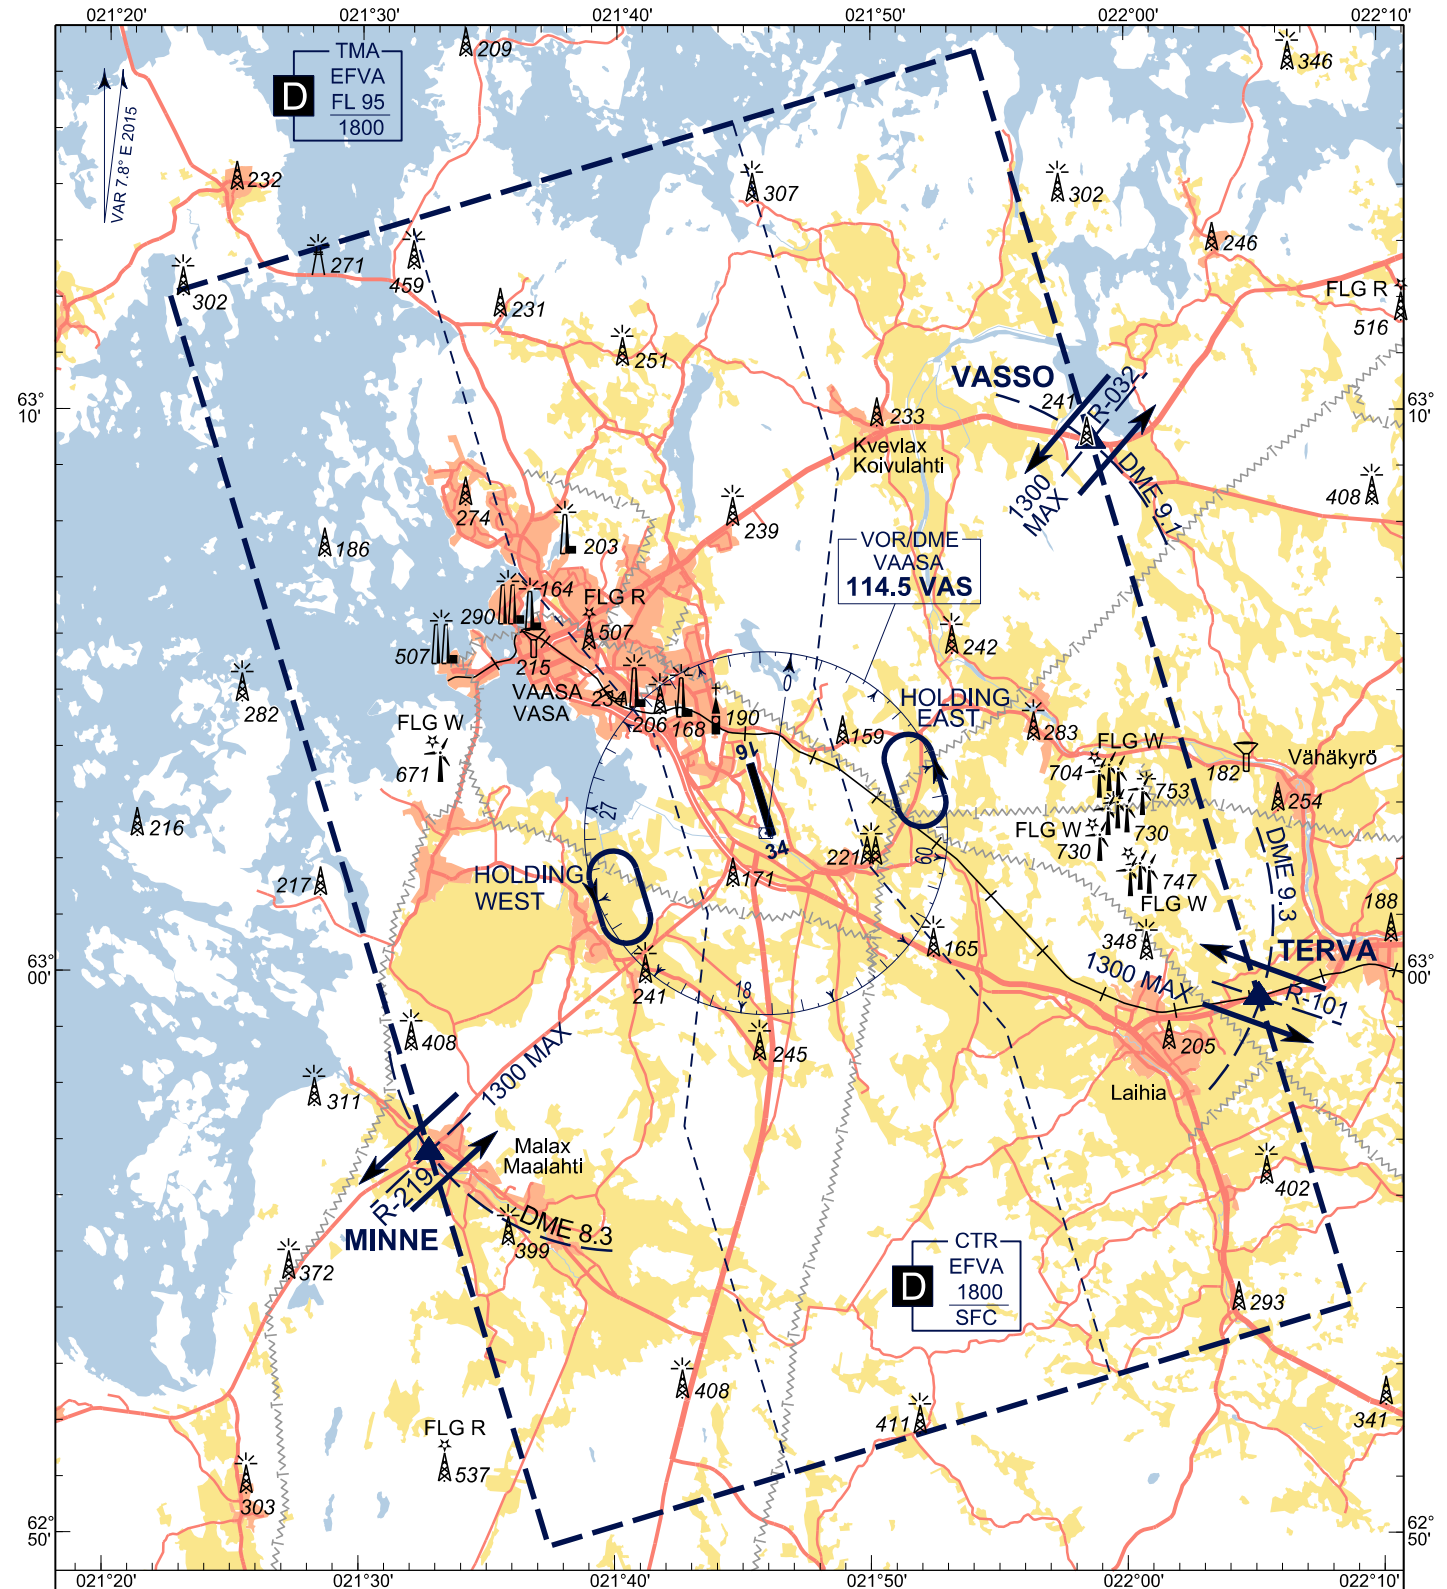

VISUAL  
APPROACH CHART - ICAO

ELEV 21 FT

CHG: OBST

1 : 250 000

All RDL and DME FM VOR/DME VAS  
BRG are MAG  
DIST in NM  
ALT and ELEV in FT

RADIO DATA	
TWR	120.950
APP	119.700
ATIS (EN)	125.850
EMERG	136.450
	121.500

Airspace	Hours of applicability	Airspace class	RMK
EFVA CTR	HO	D	RMZ H24
EFVA TMA	HO	D	RMZ H24