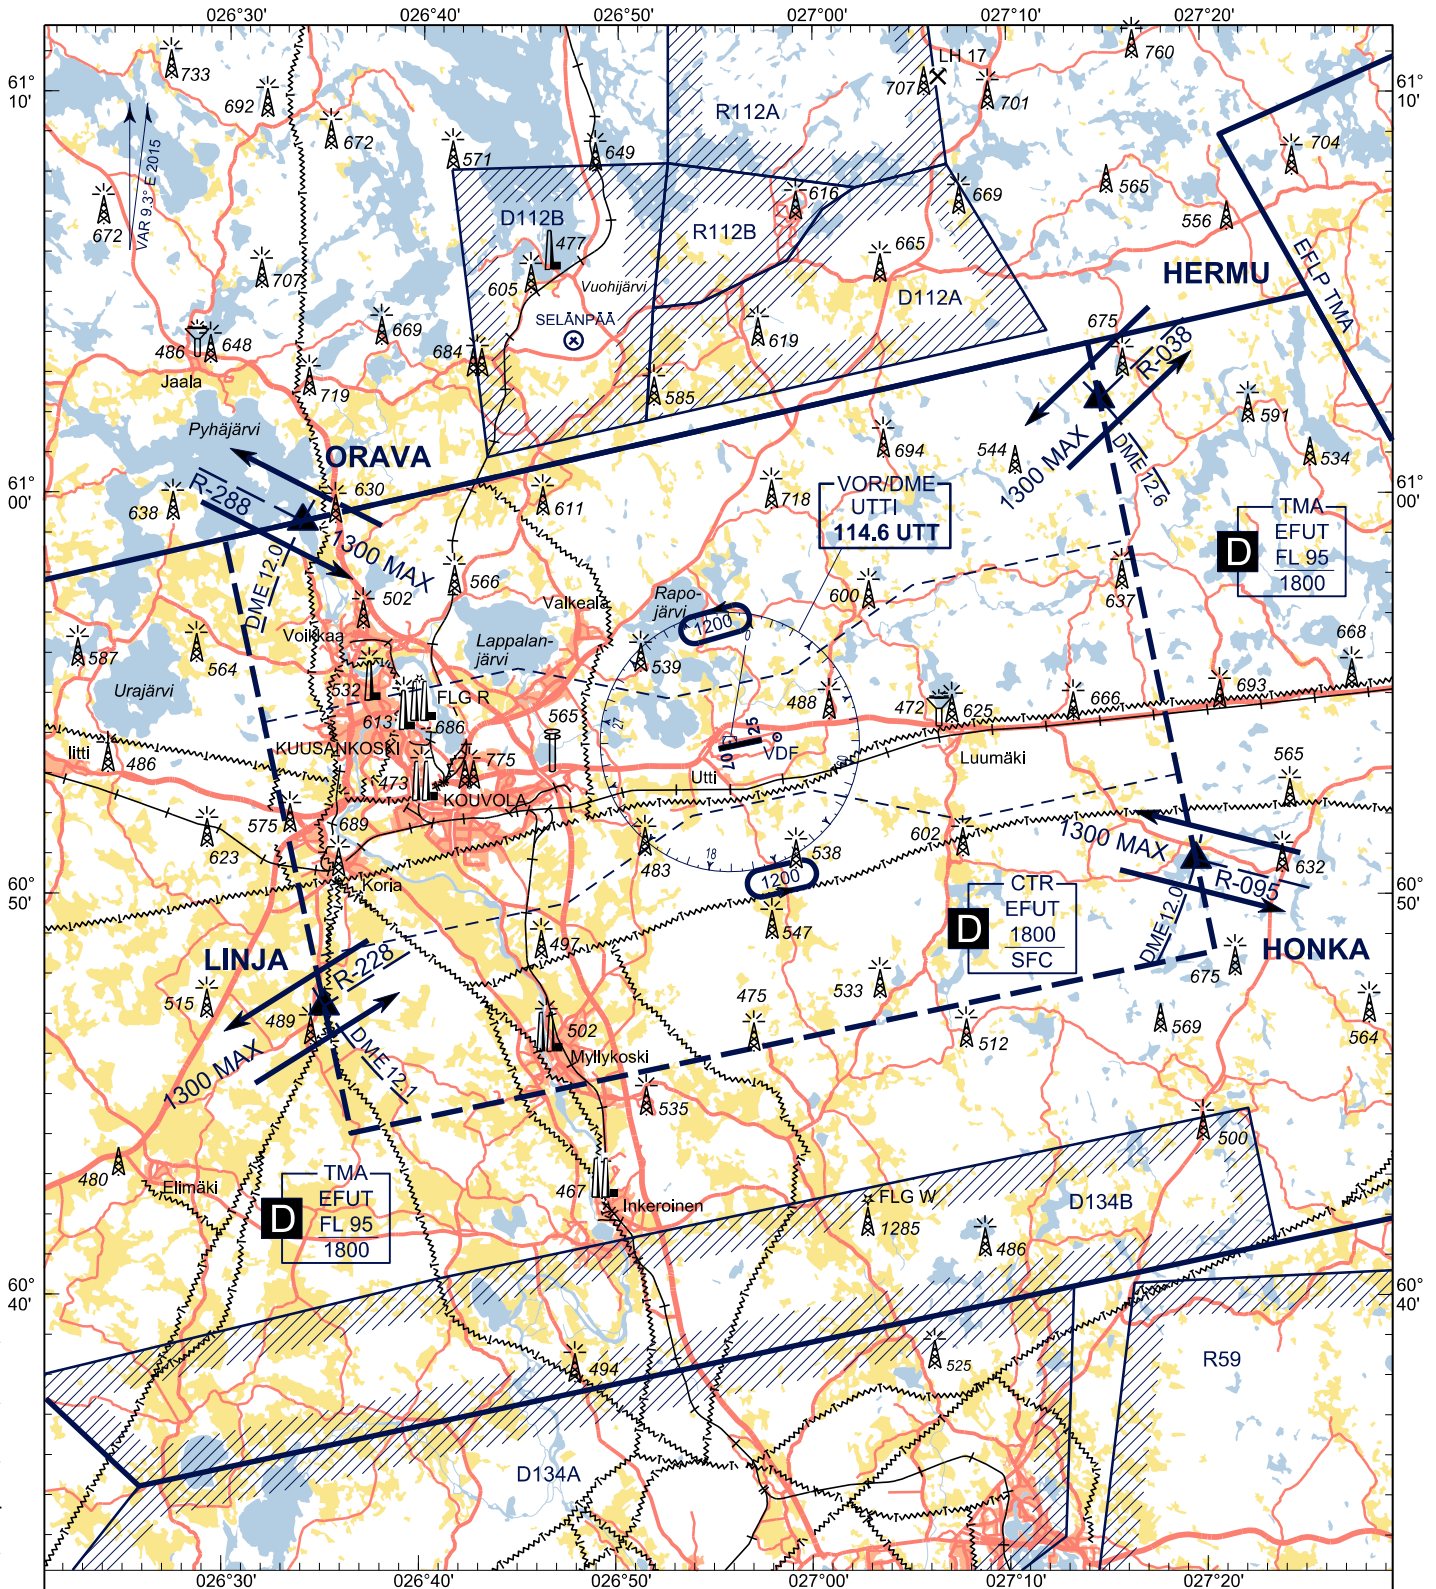

VISUAL
APPROACH CHART - ICAO

ELEV 340 FT

CHG: MAG VAR, airspace, ATIS, scale, VFR REP. DEL L KAI

1 : 350 000

All RDL and DME FM VOR/DME UTT
BRG are MAG
DIST in NM
ALT and ELEV in FT

RADIO DATA

TWR / VDF	130.800
	119.700
ATIS (EN)	136.550
EMERG	121.500

Airspace	Hours of applicability	Airspace class	RMK
EFUT CTR	HO	D	RMZ H24
EFUT TMA	HO	D	RMZ H24