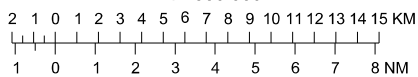

VISUAL
APPROACH CHART - ICAO

ELEV 340 FT

CHG: MAG VAR, airspace, ATIS, scale, VFR REP. DEL L KAI

1 : 350 000

All RDL and DME FM VOR/DME UTT
BRG are MAG
DIST in NM
ALT and ELEV in FT

RADIO DATA

TWR / VDF	130.800
	119.700
ATIS (EN)	136.550
EMERG	121.500