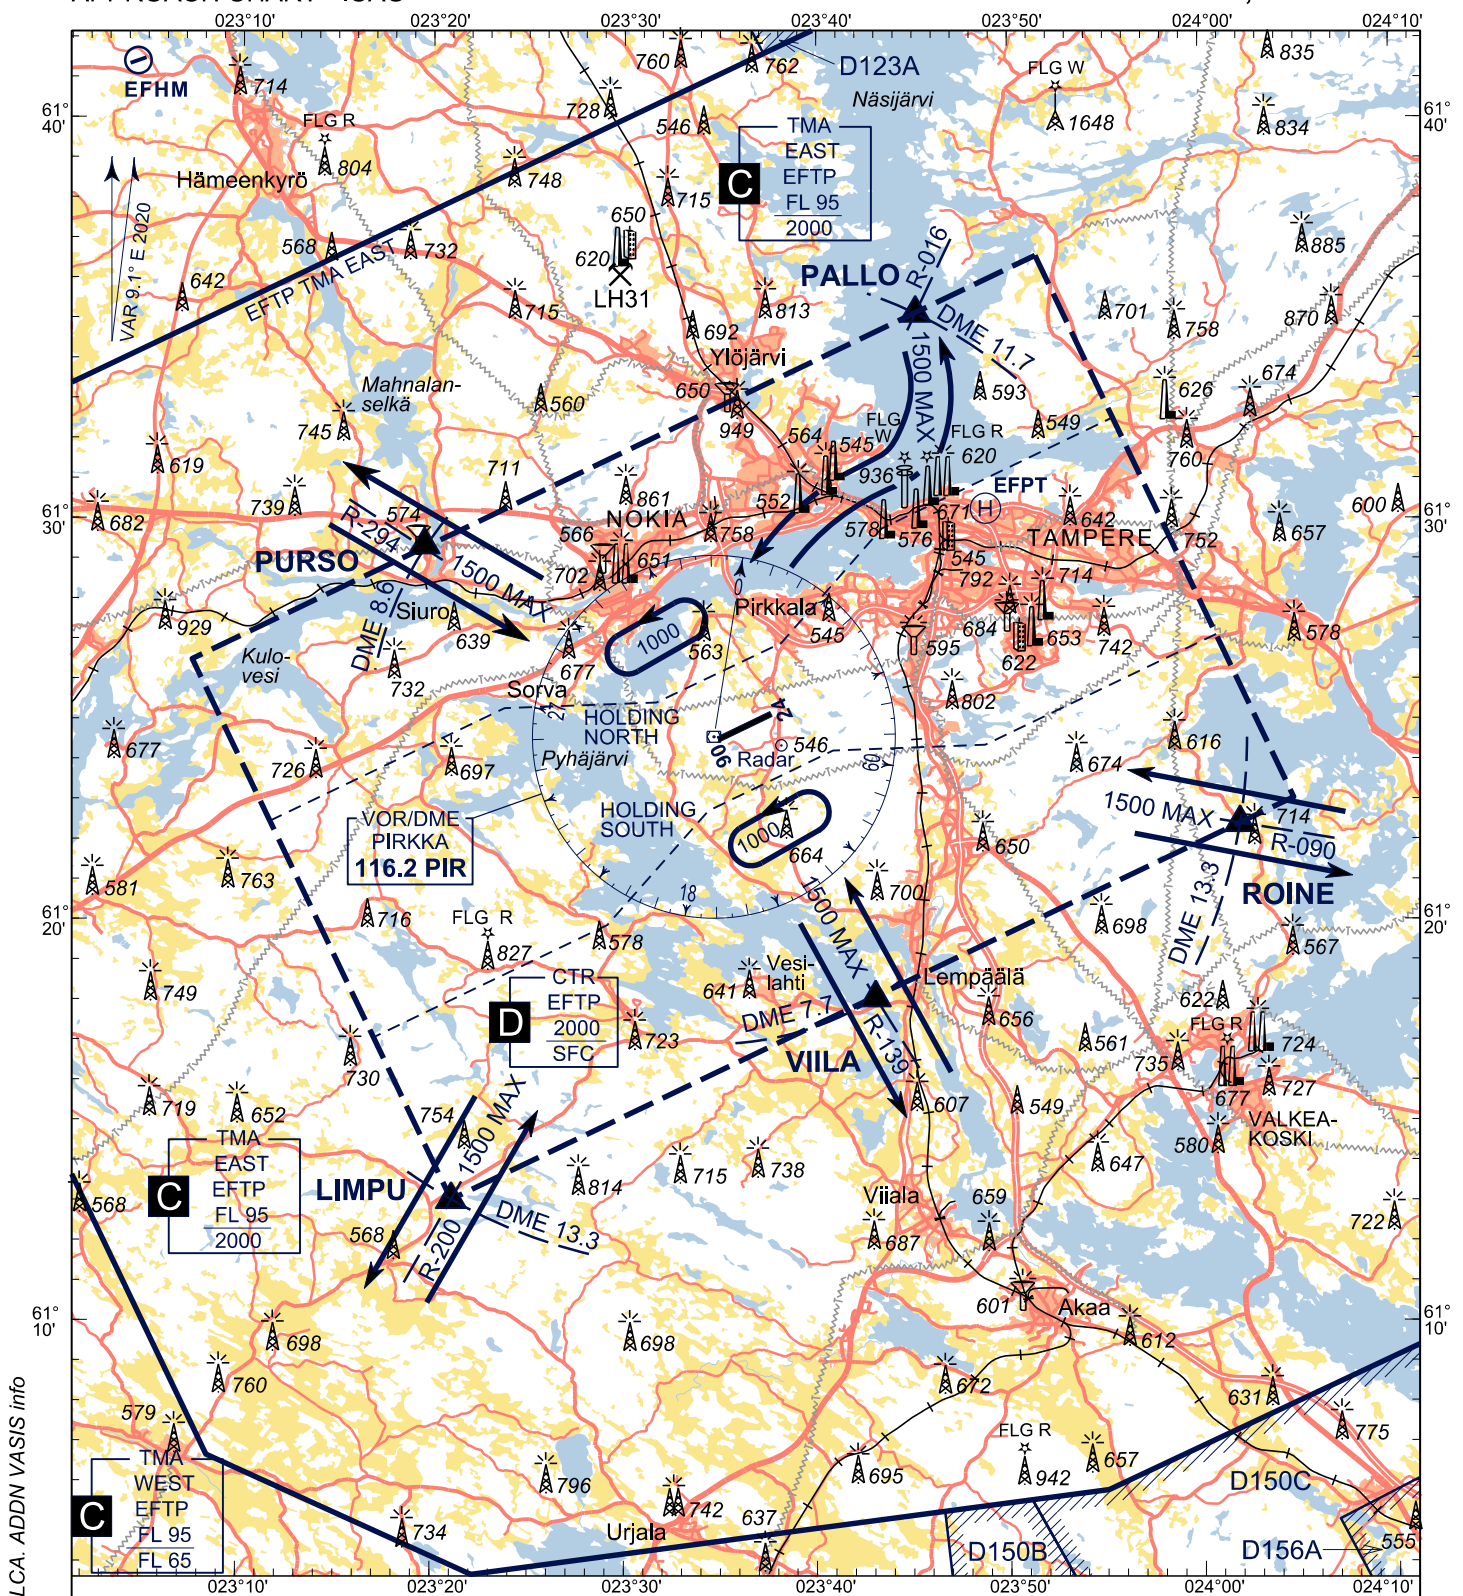

VISUAL
APPROACH CHART - ICAO

ELEV 391 FT

TAMPERE, FINLAND

CHG: EFPT LCA. ADDN VASIS info

RADIO DATA

APP	126.200
	120.250
	119.700
TWR	118.700
	119.700
GND	124.275
ATIS (EN)	133.550
EMERG	121.500

VASIS

RWY	PAPI MEHT
06	Left / 3.0° 55
24	Left / 3.0° 54

All RDL and DME FM VOR/DME PIR
BRG are MAG
DIST in NM
ALT and ELEV in FT

Airspace	Hours of applicability	Airspace class	RMK
EFPT CTR	H24	D	-
EFPT TMA EAST	H24	C	TMZ H24
EFPT TMA WEST	H24	C	TMZ H24

Heliport EFPT Tampereen Yliopistollinen sairaala