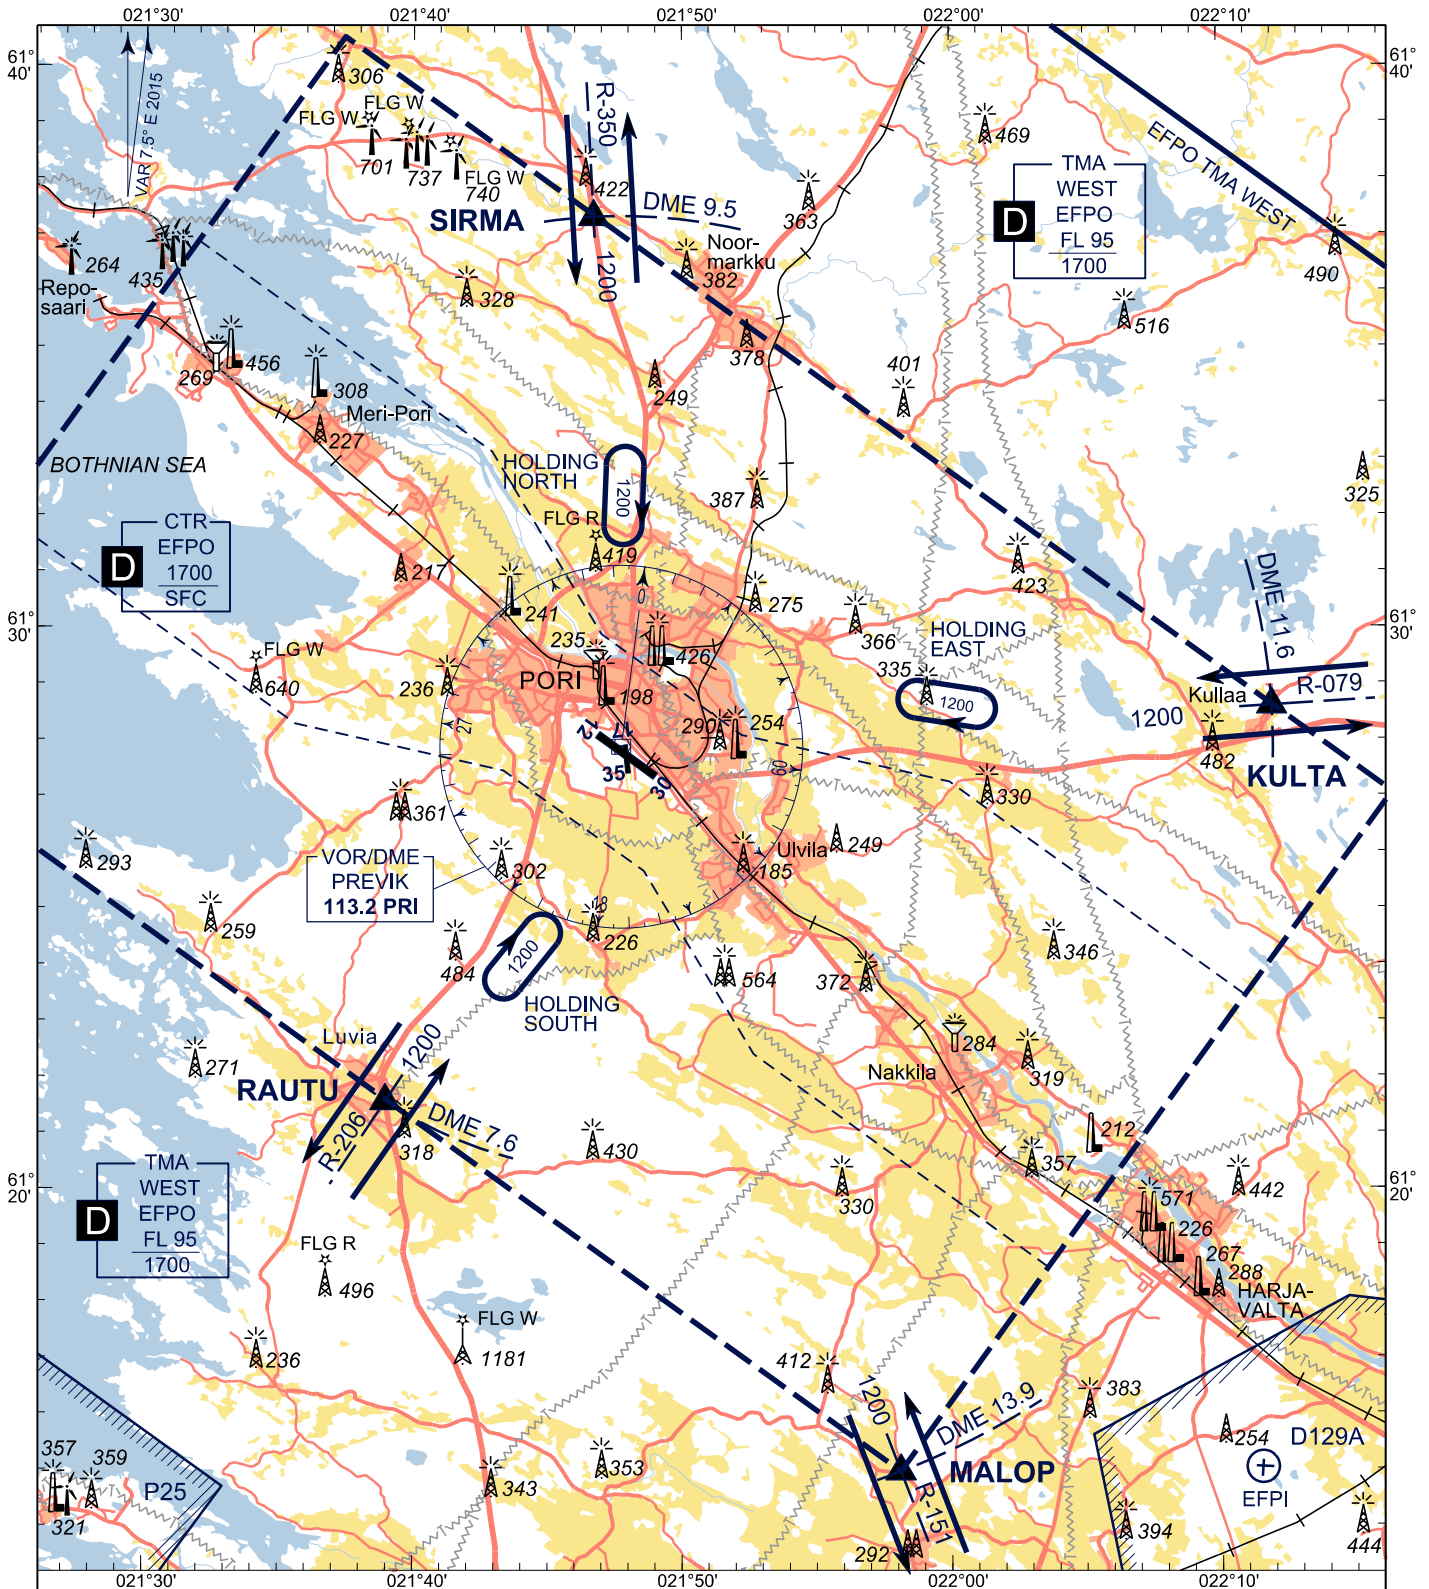

VISUAL
APPROACH CHART - ICAO

ELEV 45 FT

CHG: VFR REP ALT, VFR HLDG ALT

ALL RDL and DME FM VOR/DME PRI
BRG are MAG
DIST in NM
ALT and ELEV in FT

RADIO DATA

TWR	119.250
APP	119.700
ATIS (EN)	136.075
EMERG	121.500

Airspace	Hours of applicability	Airspace class	RMK
EFPO CTR	HO	D	RMZ H24
EFPO TMA WEST	HO	D	RMZ H24