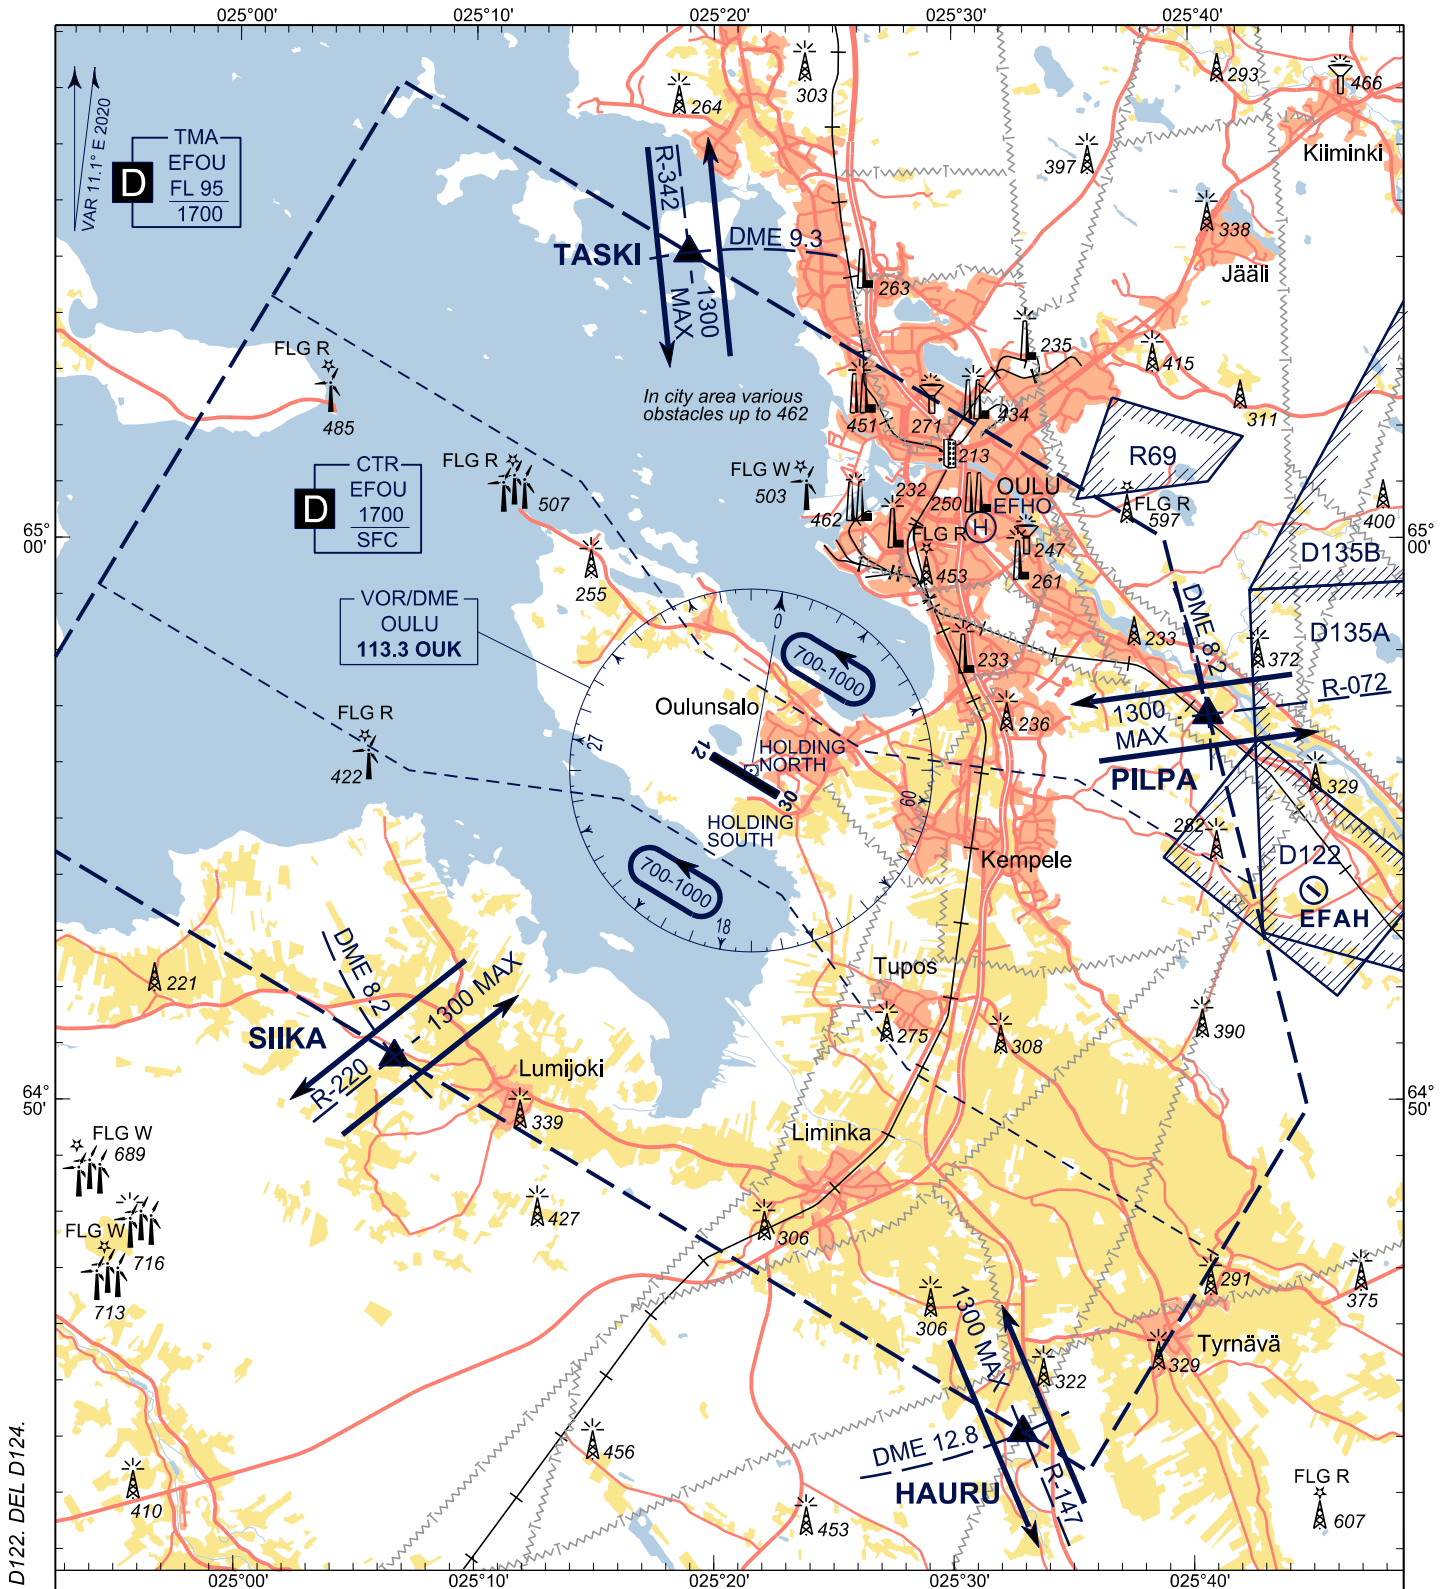

VISUAL
APPROACH CHART - ICAO

ELEV 48 FT

OULU, FINLAND

CHG: ADDN D122. DEL D124.

RADIO DATA	
TWR	124.400
APP	119.700
ATIS (EN)	119.700
EMERG	135.450
	121.500

VASIS	
RWY	PAPI MEHT
12	Left / 3.0° 55
30	Left / 3.5° 63

All RDL and DME FM VOR/DME OUK
BRG are MAG
DIST in NM
ALT and ELEV in FT

Airspace	Hours of applicability	Airspace class	RMK
EFOU CTR	HO	D	RMZ H24
EFOU TMA	HO	D	RMZ H24

Heliport EFHO Oulun yliopistollinen sairaala