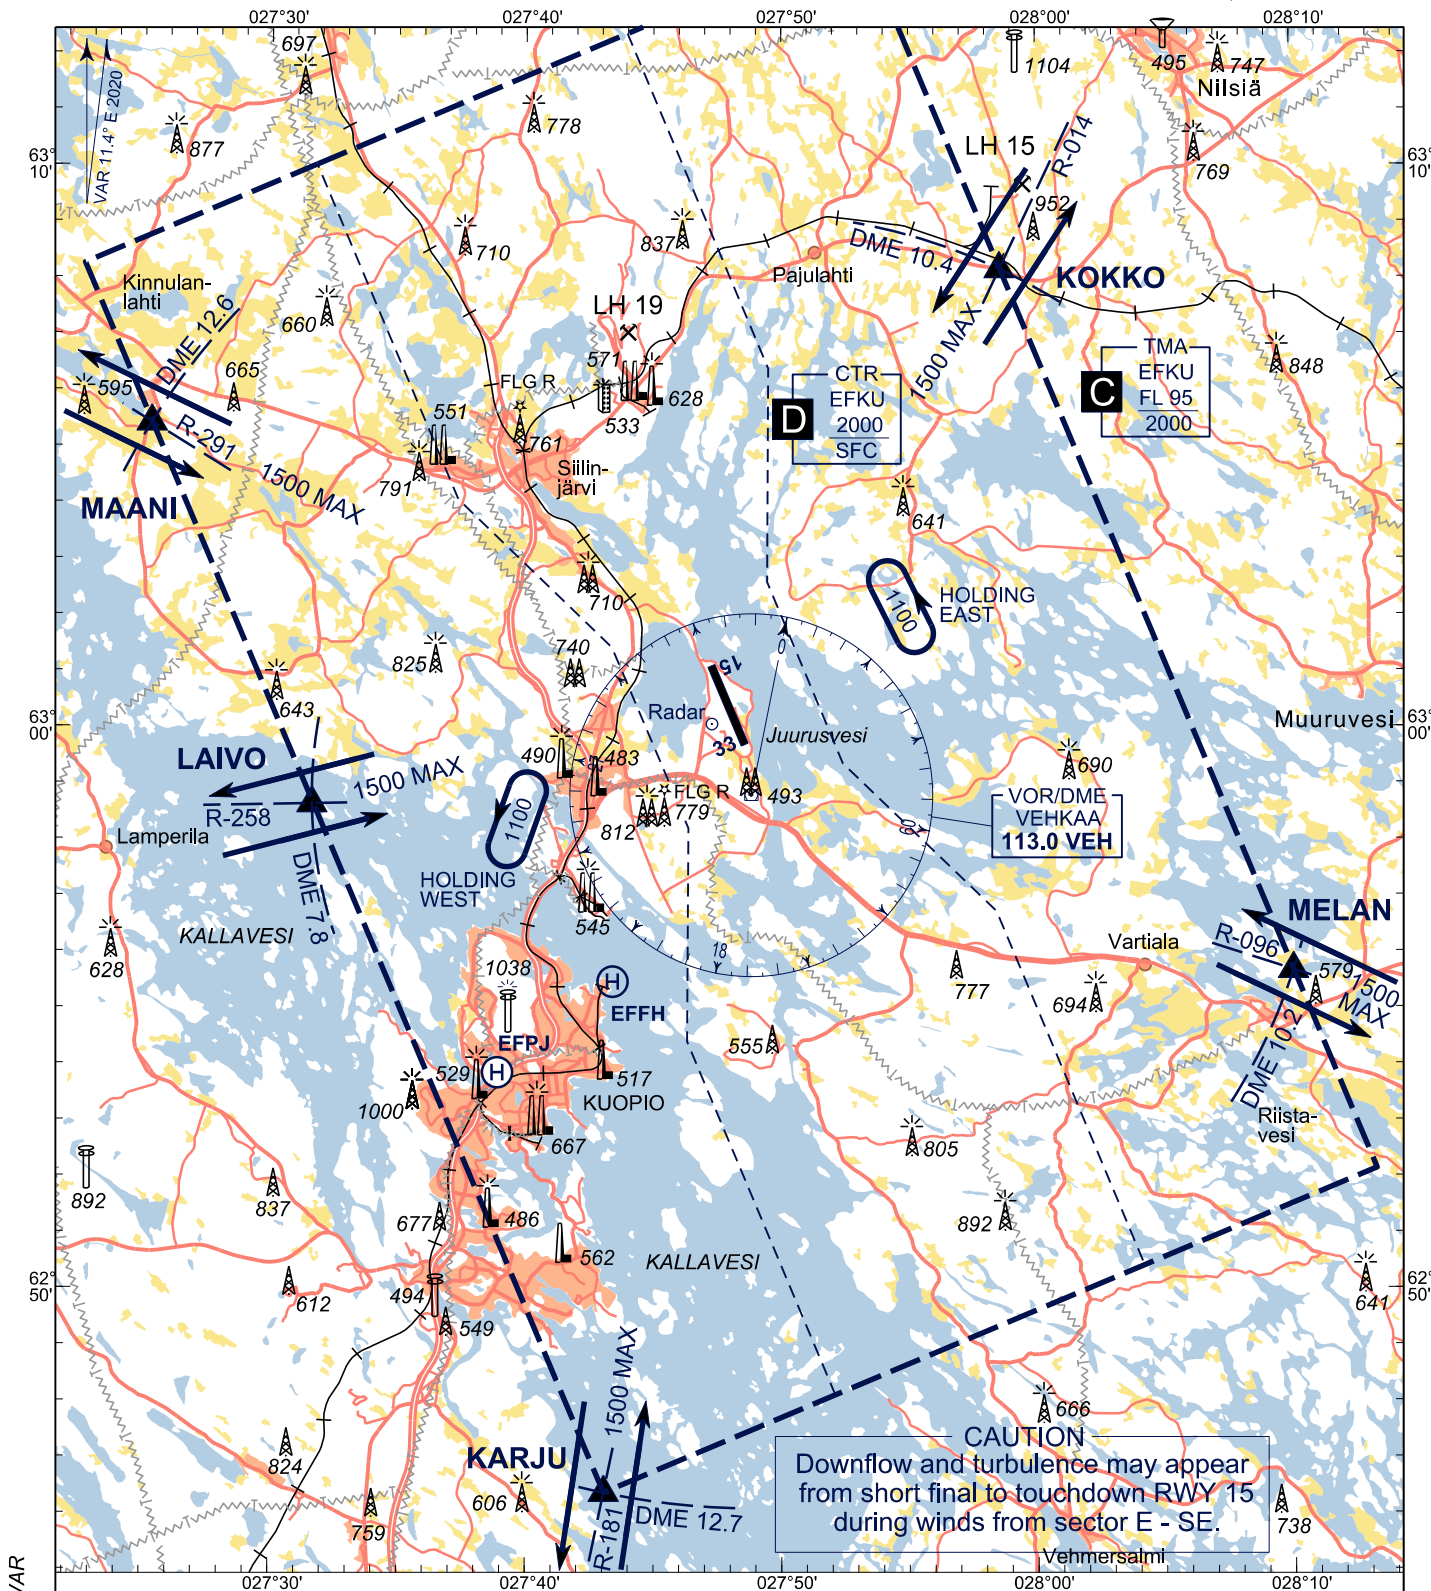

VISUAL  
APPROACH CHART - ICAO

ELEV 324 FT

CHG: MAG VAR

RADIO DATA	
APP	130.600 122.850 119.700
TWR	120.150 119.700
ATIS (VOR) (EN)	113.000
EMERG	121.500

Heliport EFFH Kelloniemi  
Heliport EFPJ Kuopion yliopistollinen sairaala

VASIS	
RWY	PAPI MEHT
15	Left / 3.0° 53
33	Left / 3.0° 58

All RDL and DME FM VOR/DME VEH BRG are MAG  
DIST in NM  
ALT and ELEV in FT

Airspace	Hours of applicability	Airspace class	RMK
EFKU CTR	H24	D	-
EFKU TMA	H24	C	-