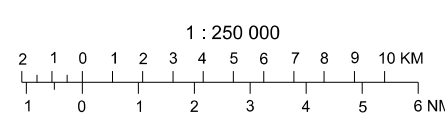

VISUAL  
APPROACH CHART - ICAO

ELEV 645 FT

CHG: RADIO DATA

BRG are MAG  
ALT and ELEV in FT  
Contours in FT

RADIO DATA	
AFIS / TWR	118.950
	119.700
APP	118.950
	119.700
ATIS (EN)	133.850
EMERG	121.500

Airspace	Hours of applicability	Airspace class	RMK
EFKT FIZ LOWER	HO	G	All areas
EFKT CTR	HO	D	RMZ H24
EFKT FIZ UPPER	HO	G	
EFKT TMA	HO	D	