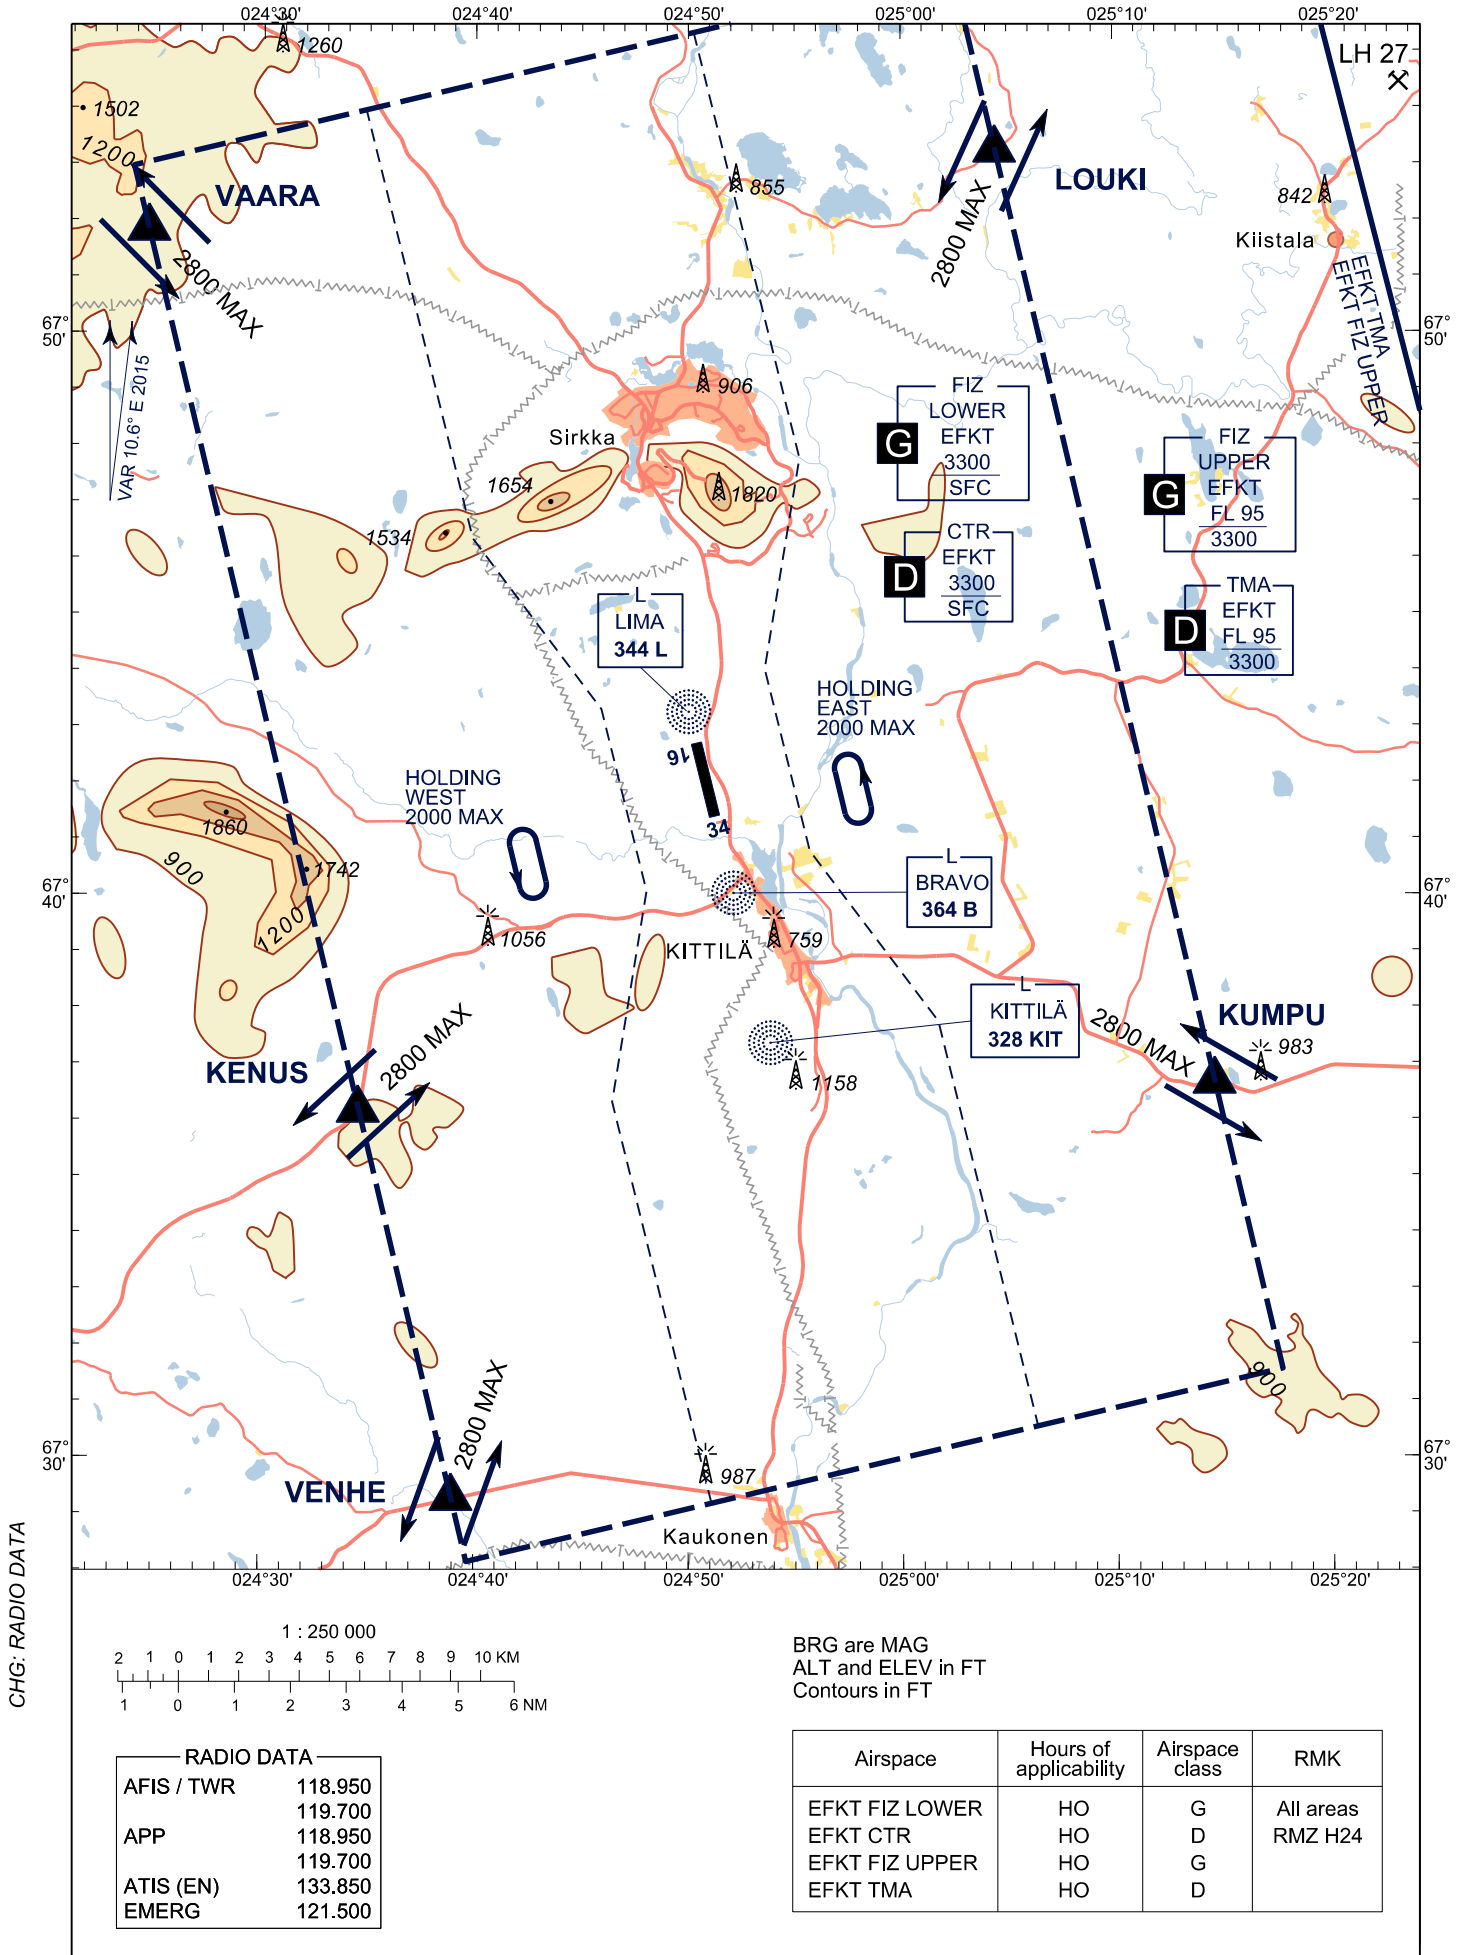

VISUAL  
APPROACH CHART - ICAO

ELEV 645 FT

CHG: RADIO DATA

BRG are MAG  
ALT and ELEV in FT  
Contours in FT

RADIO DATA	
AFIS / TWR	118.950
	119.700
APP	118.950
	119.700
ATIS (EN)	133.850
EMERG	121.500

Airspace	Hours of applicability	Airspace class	RMK
EFKT FIZ LOWER	HO	G	All areas
EFKT CTR	HO	D	RMZ H24
EFKT FIZ UPPER	HO	G	
EFKT TMA	HO	D	