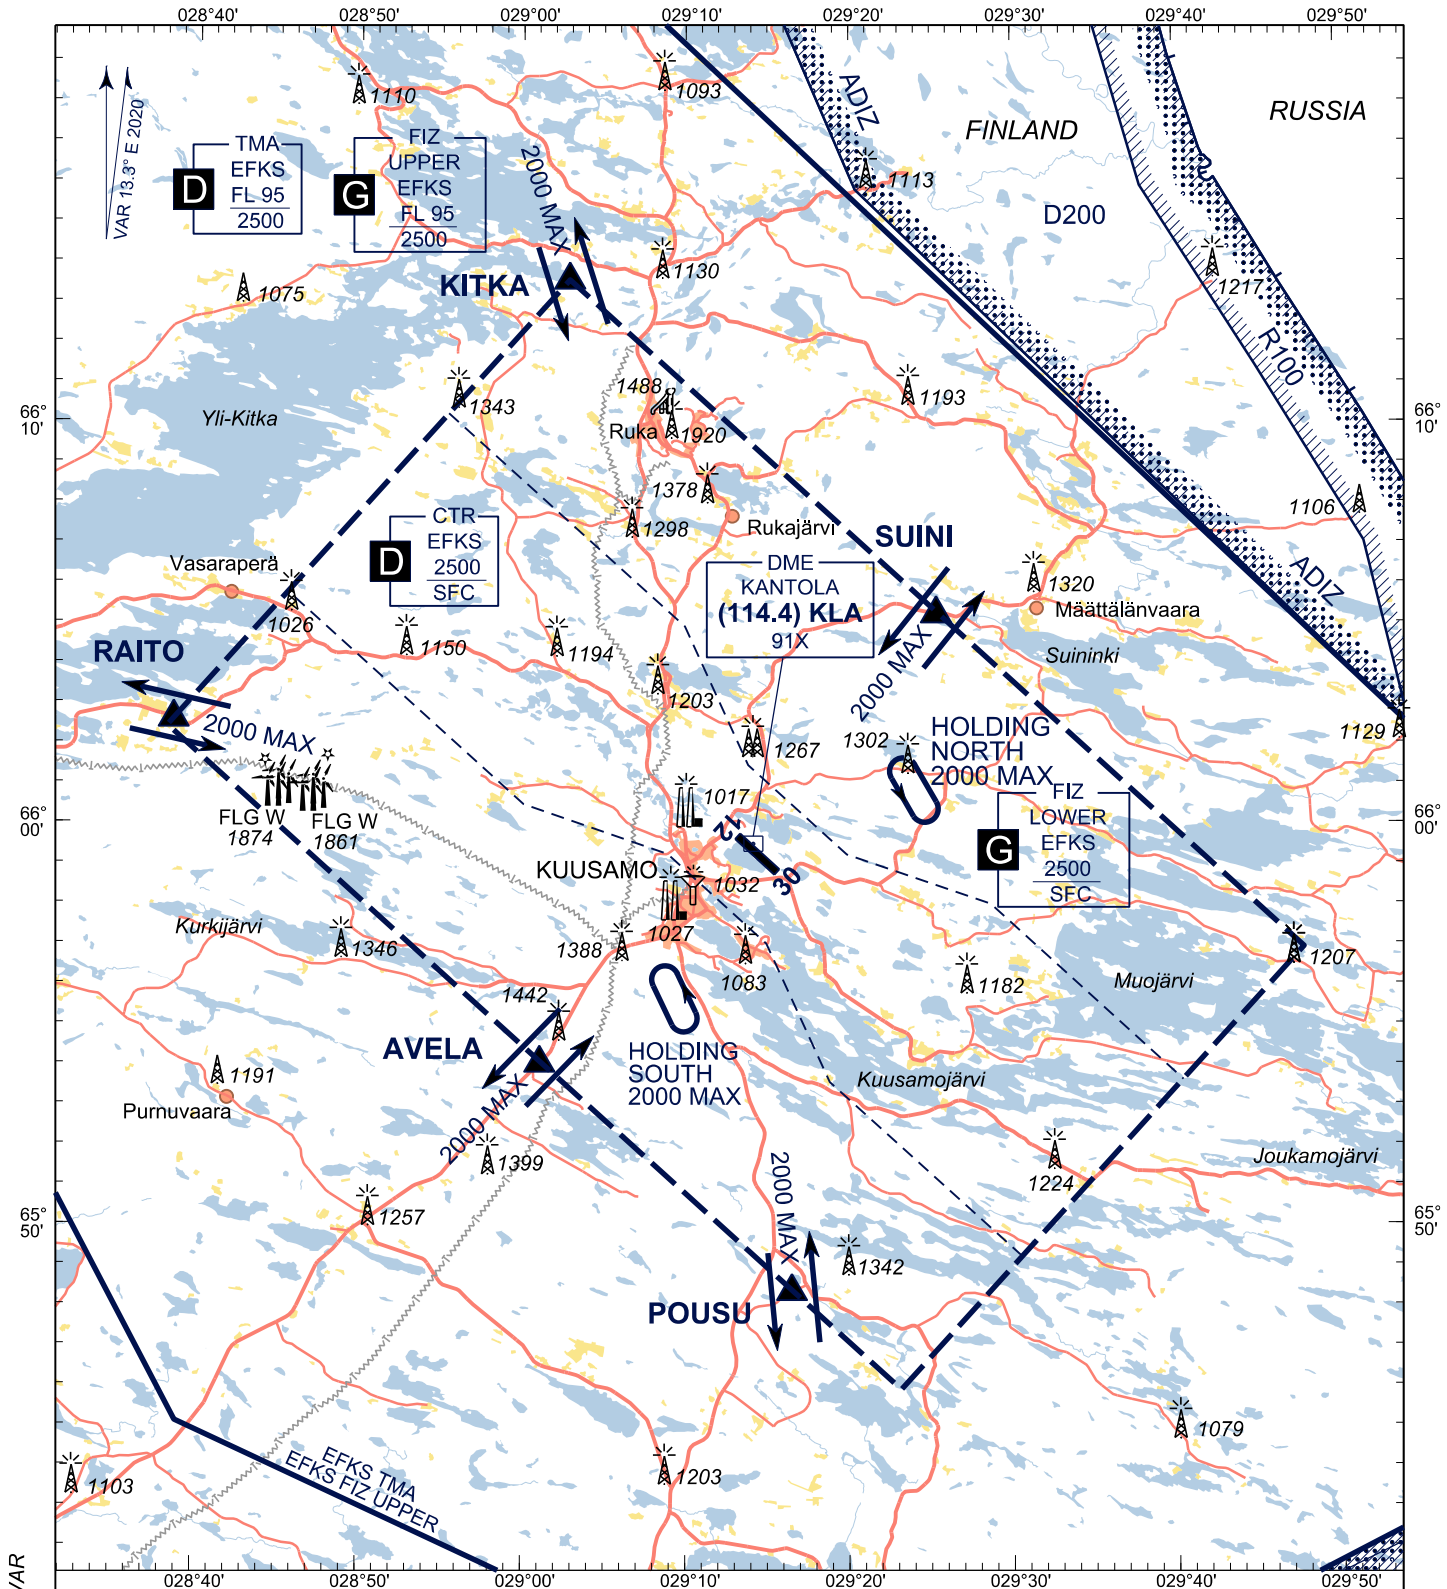

VISUAL
APPROACH CHART - ICAO

ELEV 868 FT

KUUSAMO, FINLAND

CHG: MAG VAR

ALT and ELEV in FT

RADIO DATA

AFIS / TWR	118.650
ATIS (EN)	119.700
EMERG	121.500

Airspace	Hours of applicability	Airspace class	RMK
EFKS FIZ LOWER	HO	G	All areas
EFKS CTR	HO	D	RMZ H24
EFKS FIZ UPPER	HO	G	
EFKS TMA	HO	D	