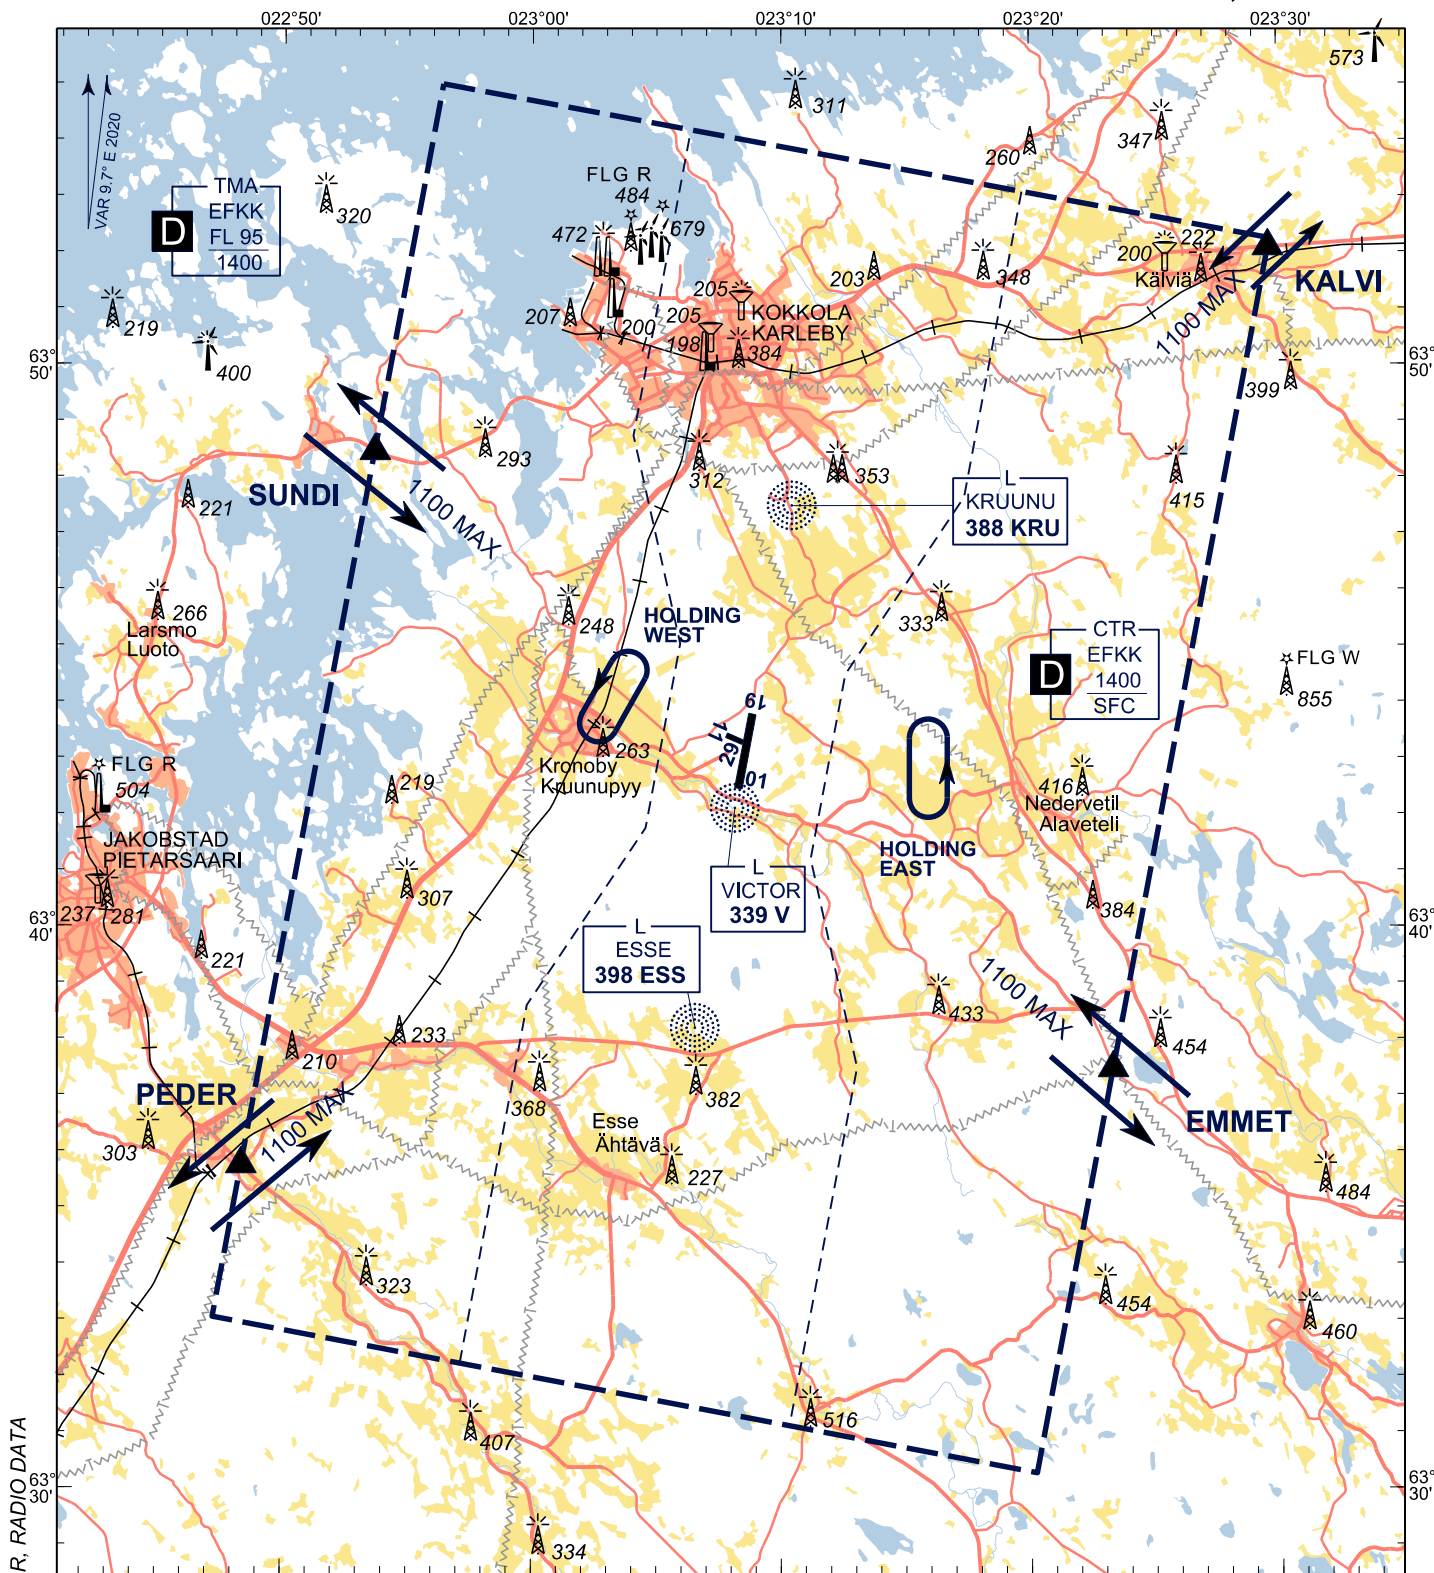

VISUAL  
APPROACH CHART - ICAO

ELEV 85 FT

KOKKOLA-PIETARSAARI, FINLAND

CHG: MAG VAR, RADIO DATA

RADIO DATA	
TWR	120.100
	119.700
APP	120.100
	119.700
ATIS (EN)	125.025
EMERG	121.500

ALT and ELEV in FT

Airspace	Hours of applicability	Airspace class	RMK
EFKK CTR	HO	D	RMZ H24
EFKK TMA	HO	D	RMZ H24