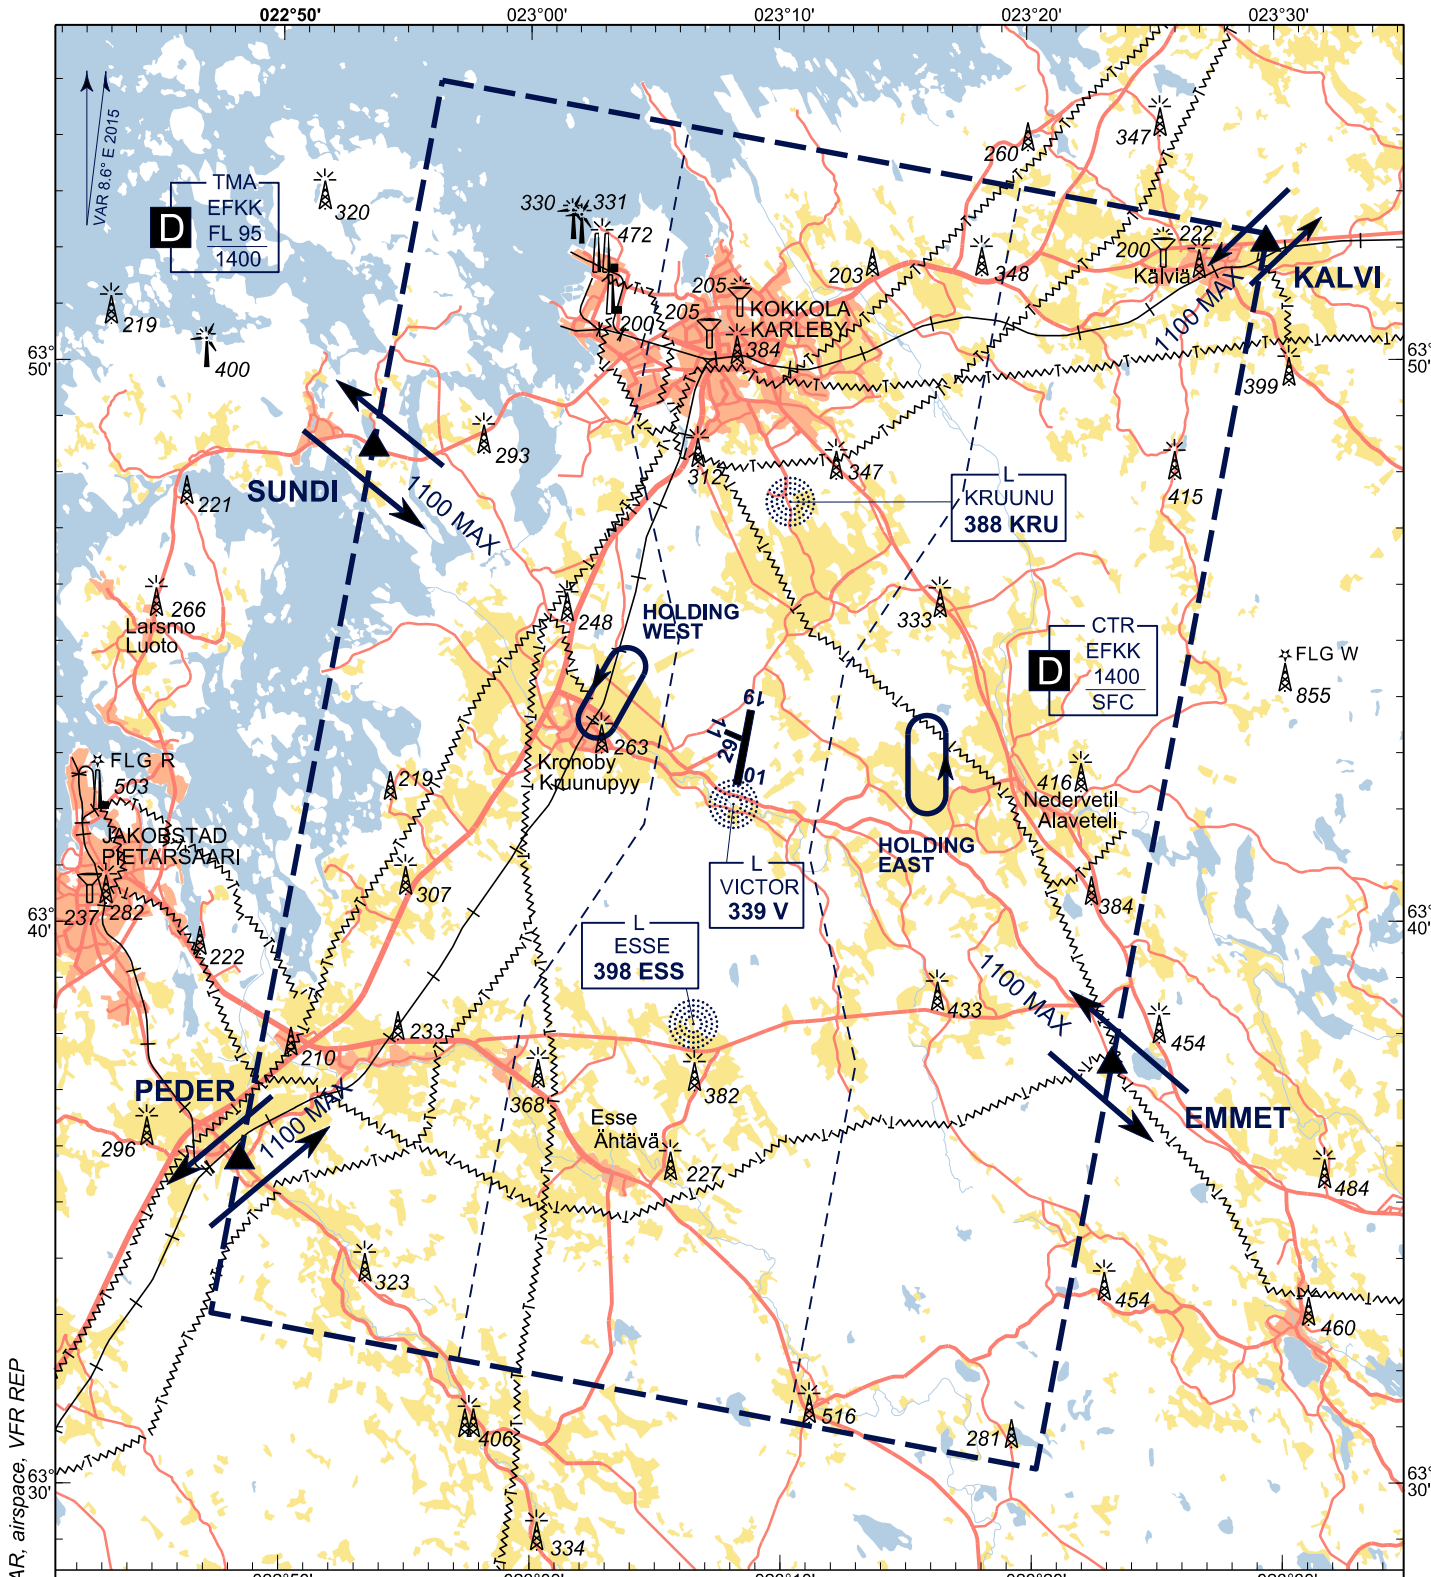

VISUAL  
APPROACH CHART - ICAO

ELEV 85 FT

KOKKOLA-PIETARSAARI, FINLAND

CHG: MAG VAR, airspace, VFR REP

ALT and ELEV in FT

RADIO DATA	
TWR	120.100
ATIS (EN)	119.700
EMERG	121.500

Airspace	Hours of applicability	Airspace class	RMK
EFKK CTR	HO	D	RMZ H24
EFKK TMA	HO	D	RMZ H24