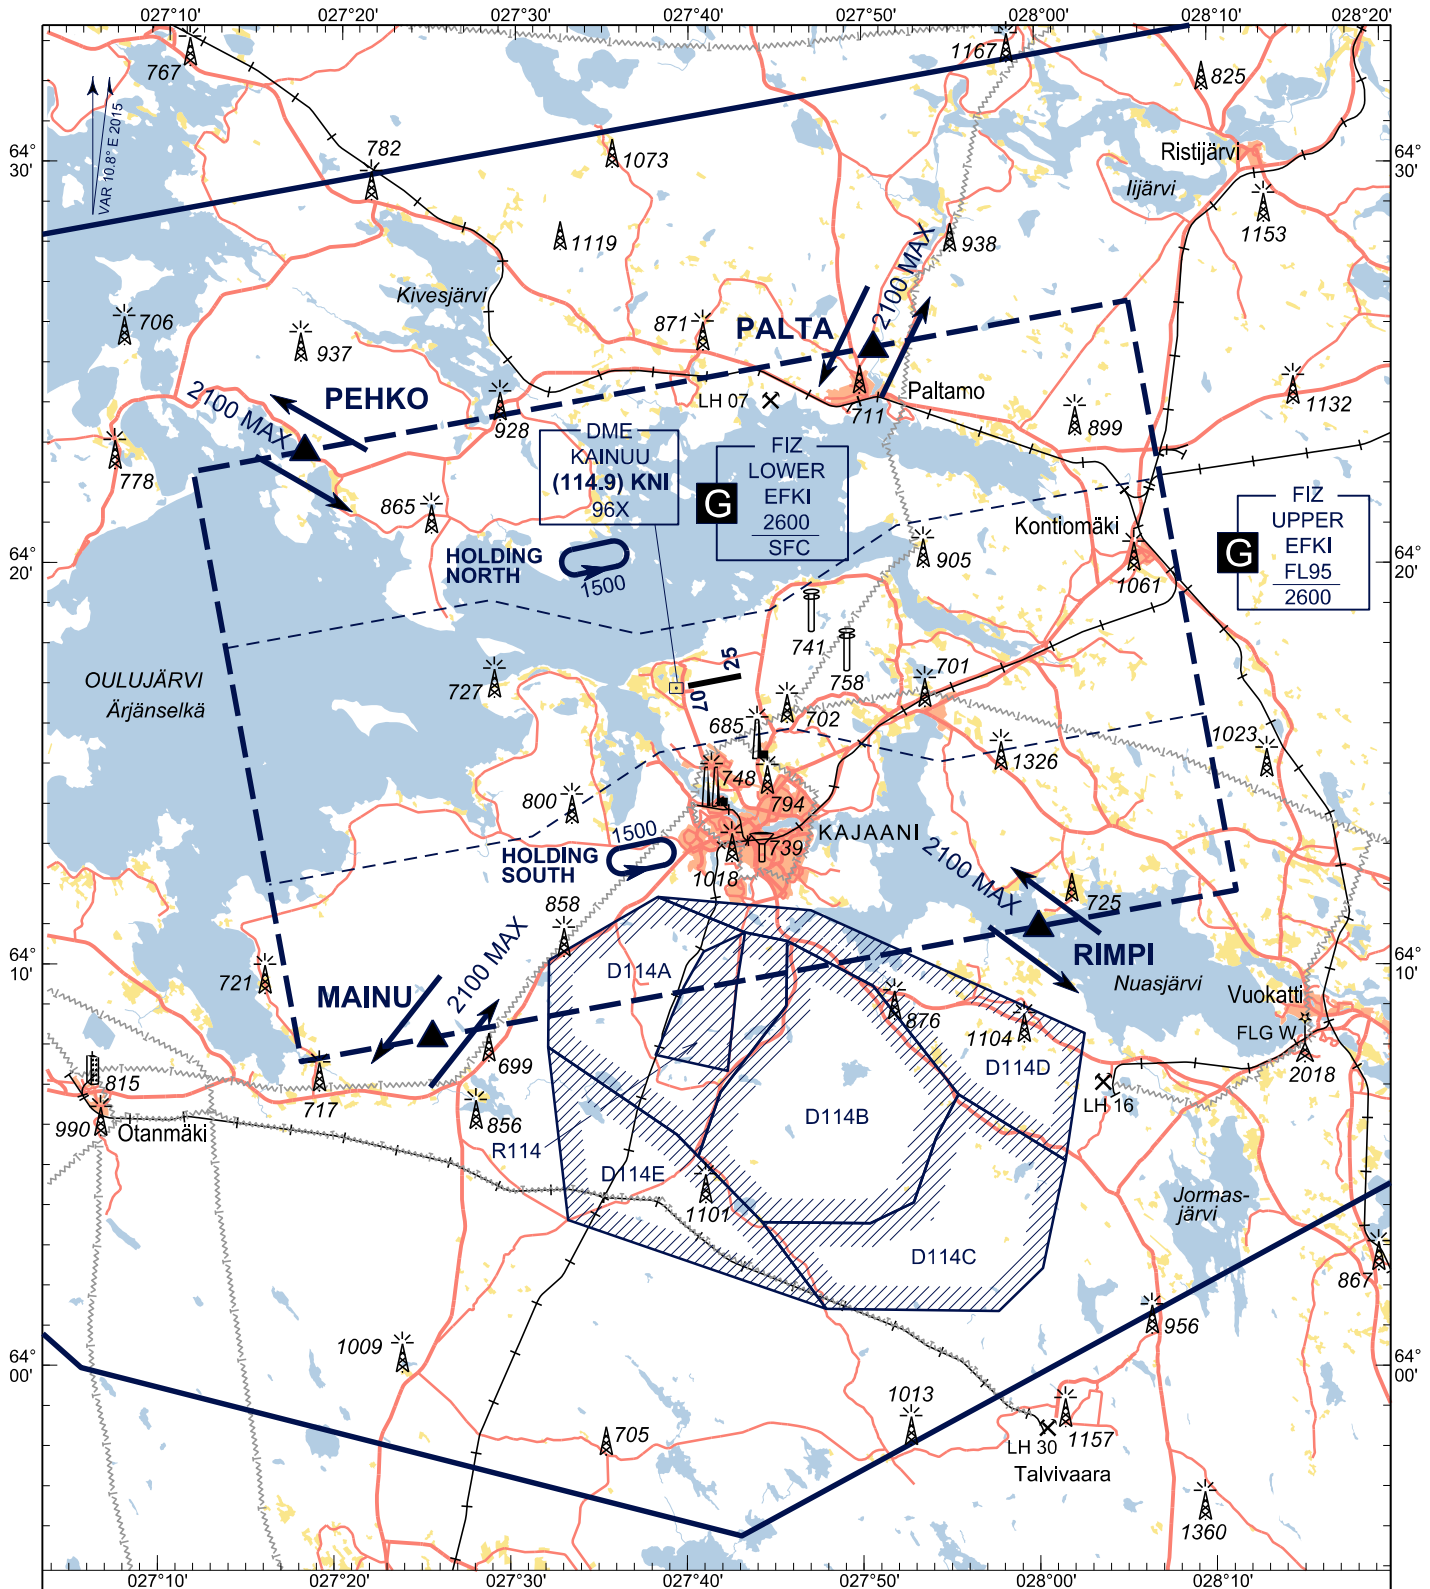

VISUAL  
APPROACH CHART - ICAO

ELEV 484 FT

KAJAANI, FINLAND

CHG: ADDN D114D, D114E

ALT and ELEV in FT

RADIO DATA	
AFIS	118.100
	119.700
ATIS (EN)	118.225
EMERG	121.500

Airspace	Hours of applicability	Airspace class	RMK
EFKI FIZ LOWER	HO	G	RMZ H24
EFKI FIZ UPPER	HO	G	RMZ H24