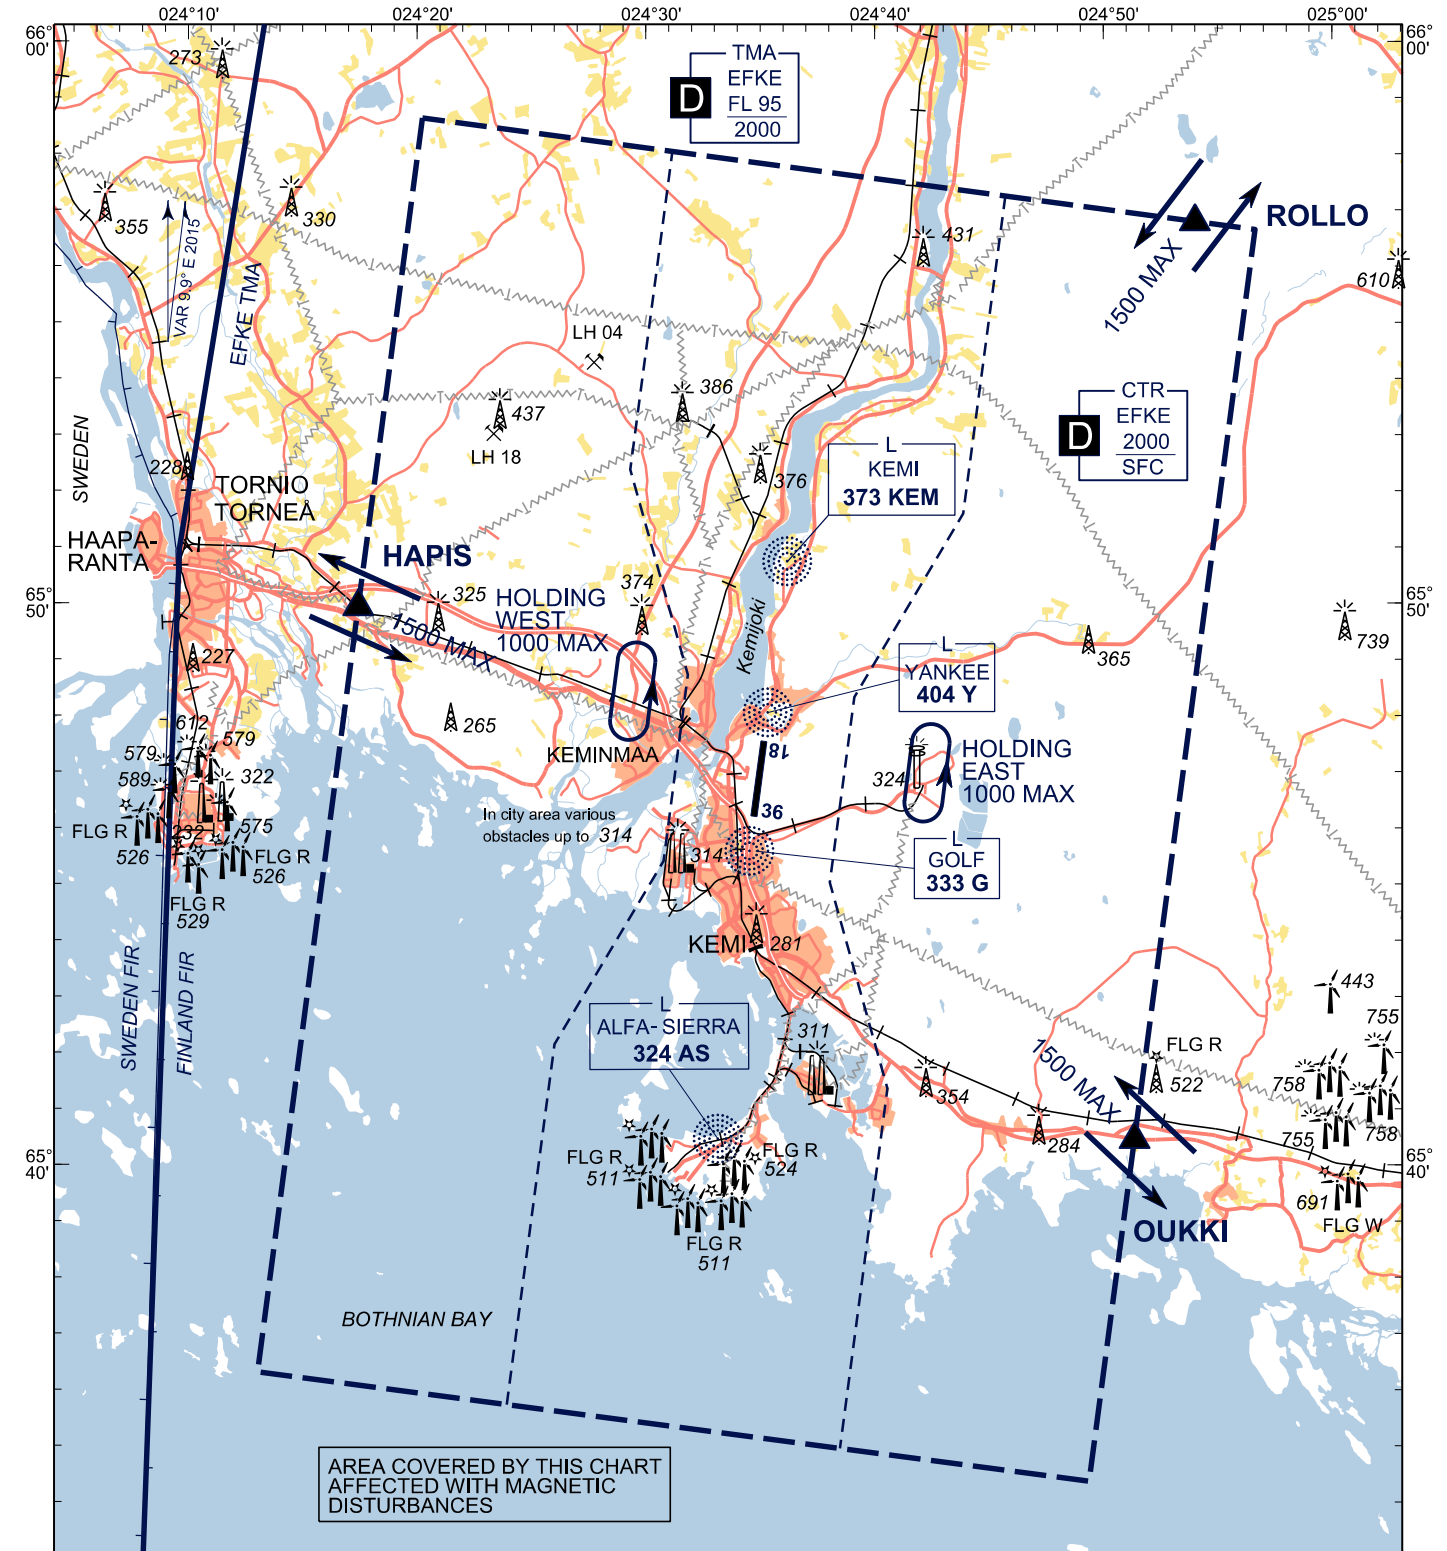

VISUAL  
APPROACH CHART - ICAO

ELEV 62 FT

KEMI, FINLAND

AREA COVERED BY THIS CHART  
AFFECTED WITH MAGNETIC  
DISTURBANCES

ALT and ELEV in FT

RADIO DATA

TWR	119.400
	119.700
ATIS (EN)	123.150
EMERG	121.500

Airspace	Hours of applicability	Airspace class	RMK
EFKE CTR	HO	D	RMZ H24
EFKE TMA	HO	D	RMZ H24

CHG: VFR REP