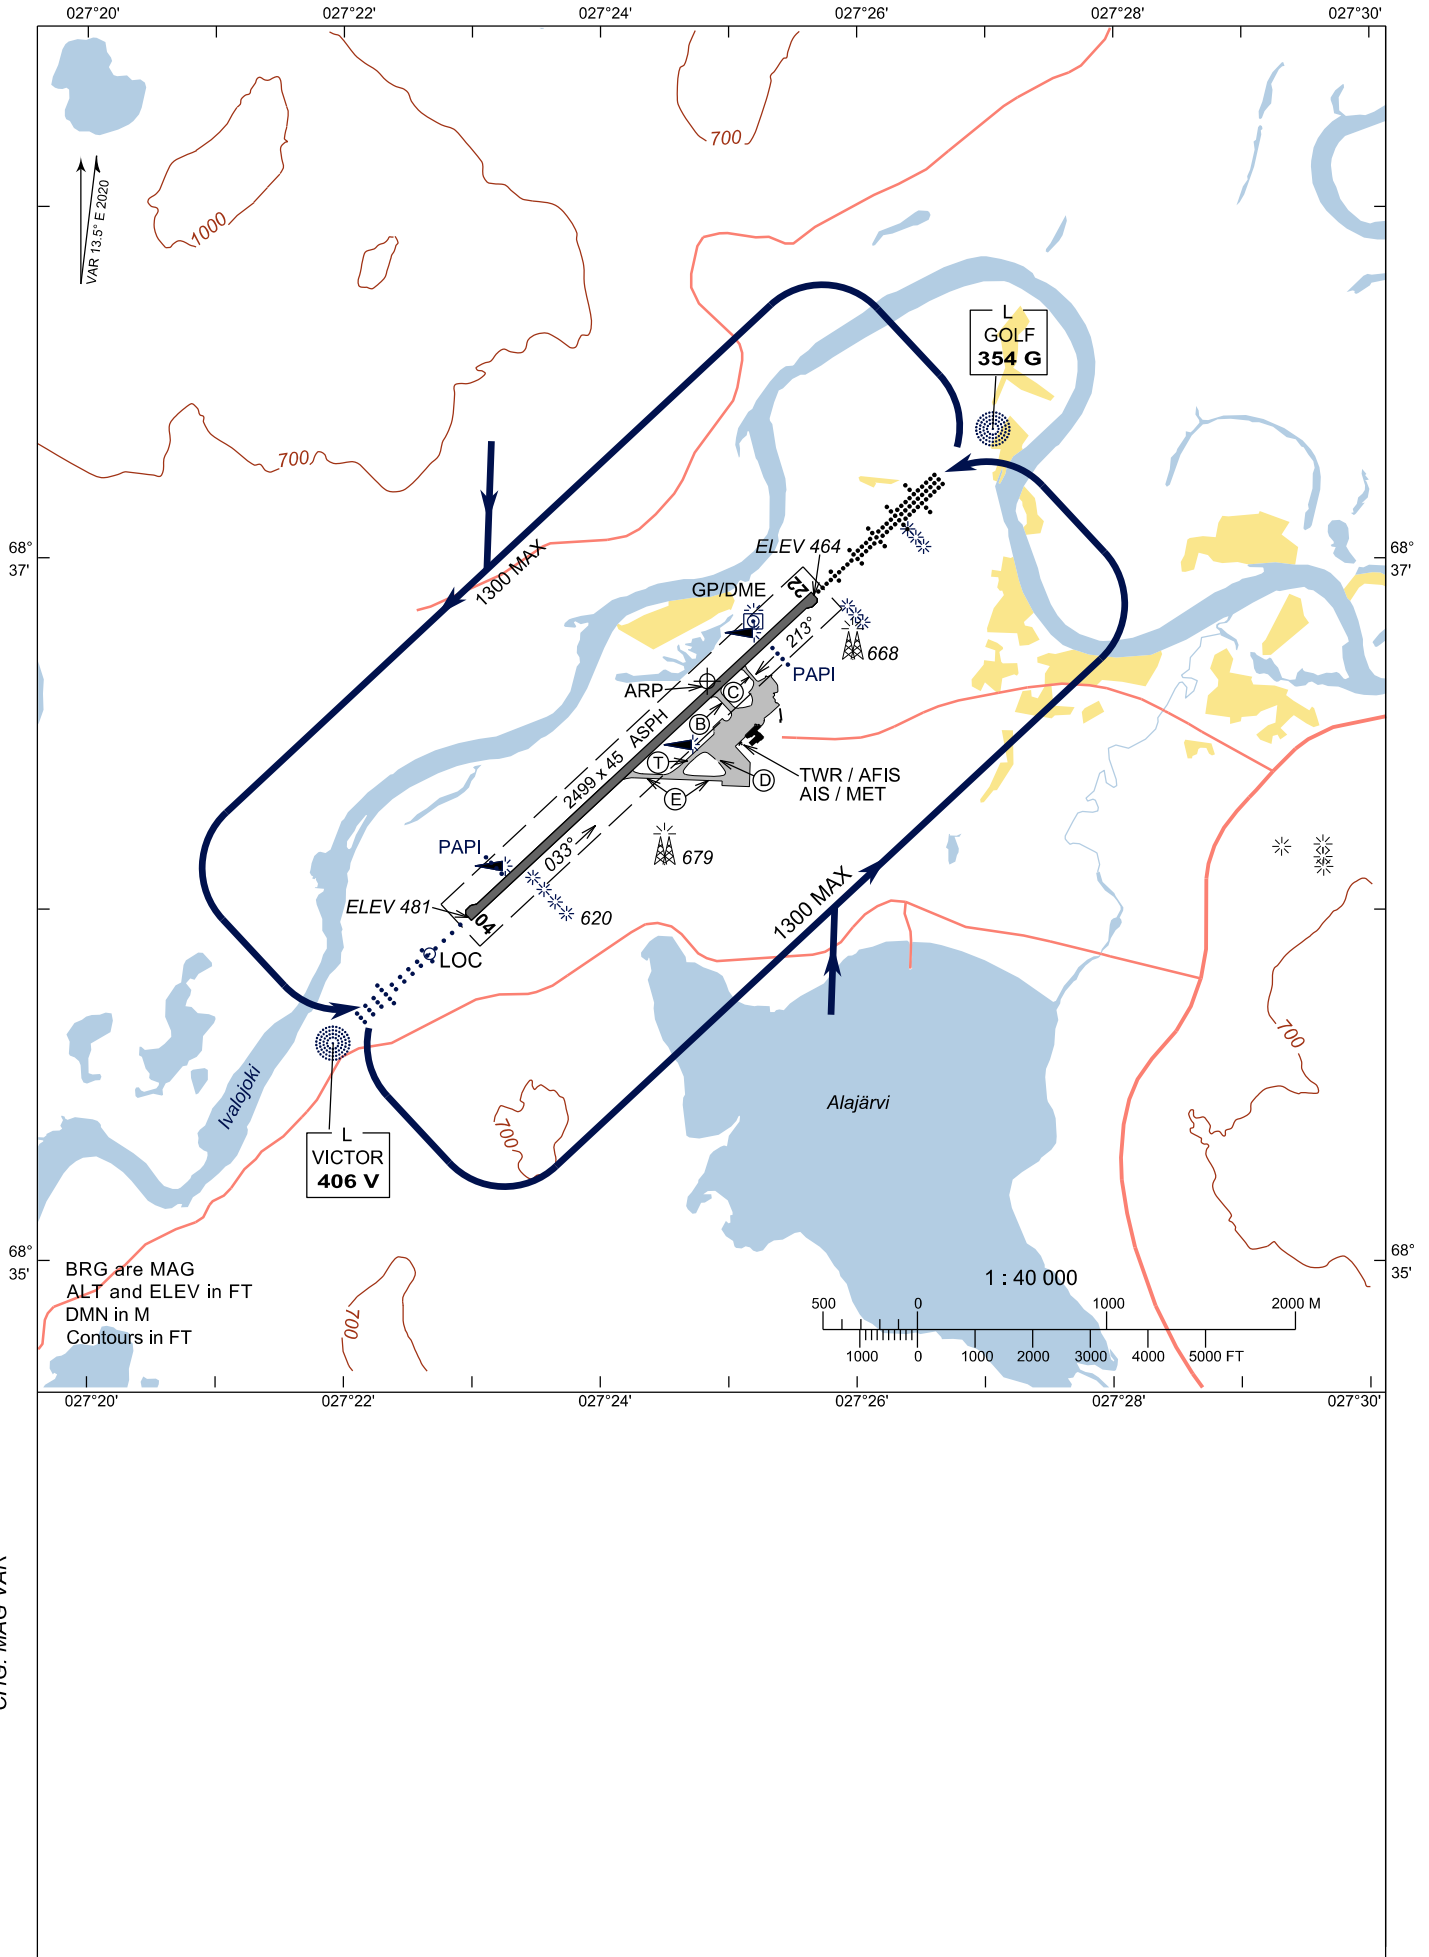

LANDING CHART

LAT 68 36 39 N
LONG 027 24 50 E

ELEV 482 FT

IVALO, FINLAND

BRG are MAG
ALT and ELEV in FT
DMN in M
Contours in FT

1 : 40 000

CHG: MAG VAR