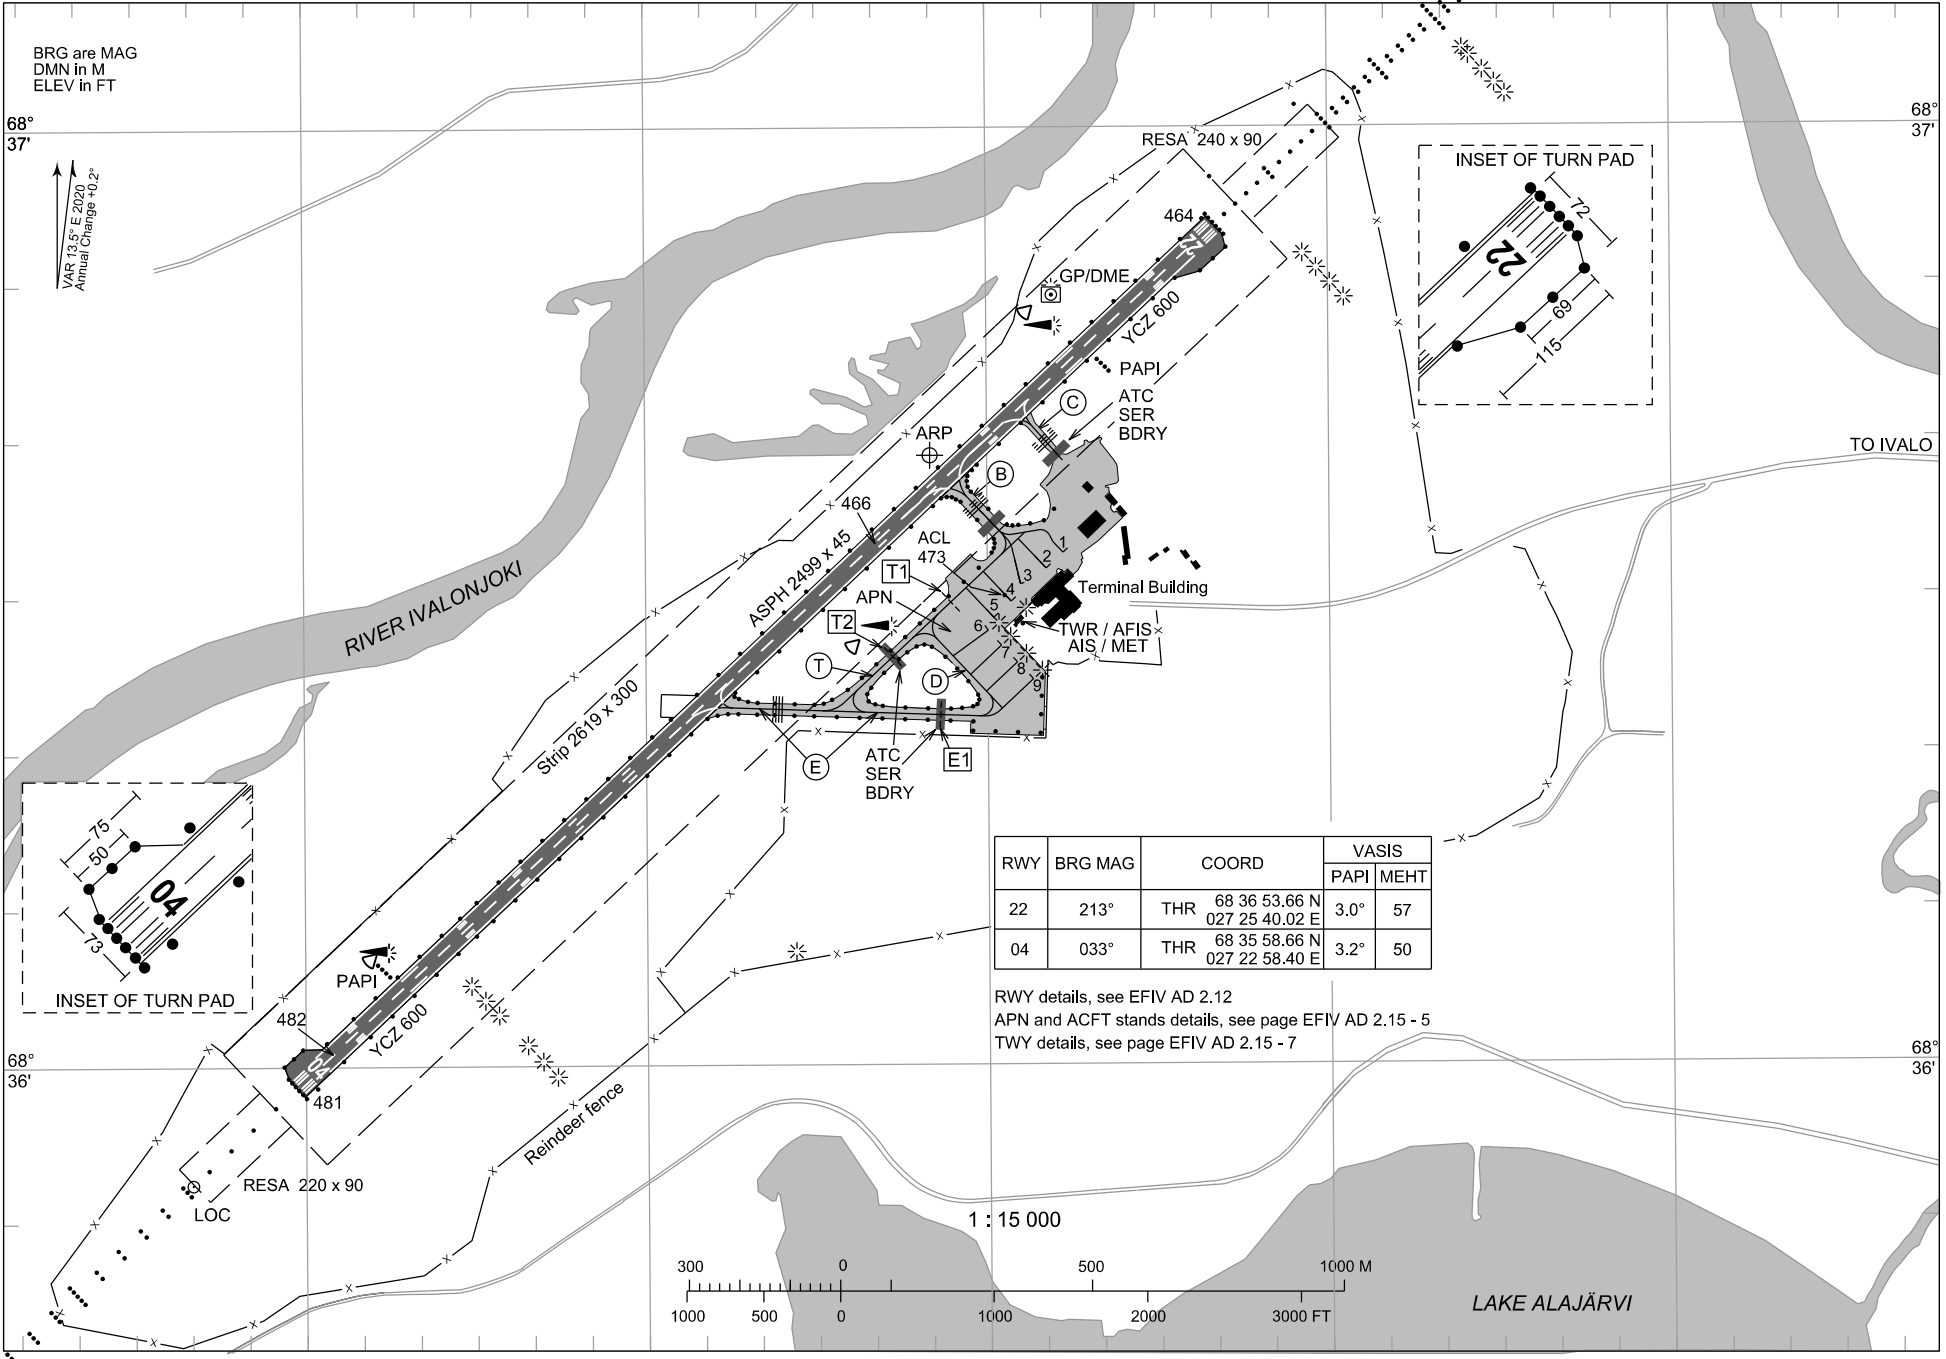

CHG: MAG VAR
027°23'

027°24'

027°25'

027°26'

027°27'

10 SEP 2020

© ANS FINLAND

EFIV AD 2.4 - 1 (ADC)

BRG are MAG
DMN in M
ELEV in FT

VAR 13.5° E 2020
Annual Change +0.2°

68° 37'

68° 37'

68° 36'

68° 36'