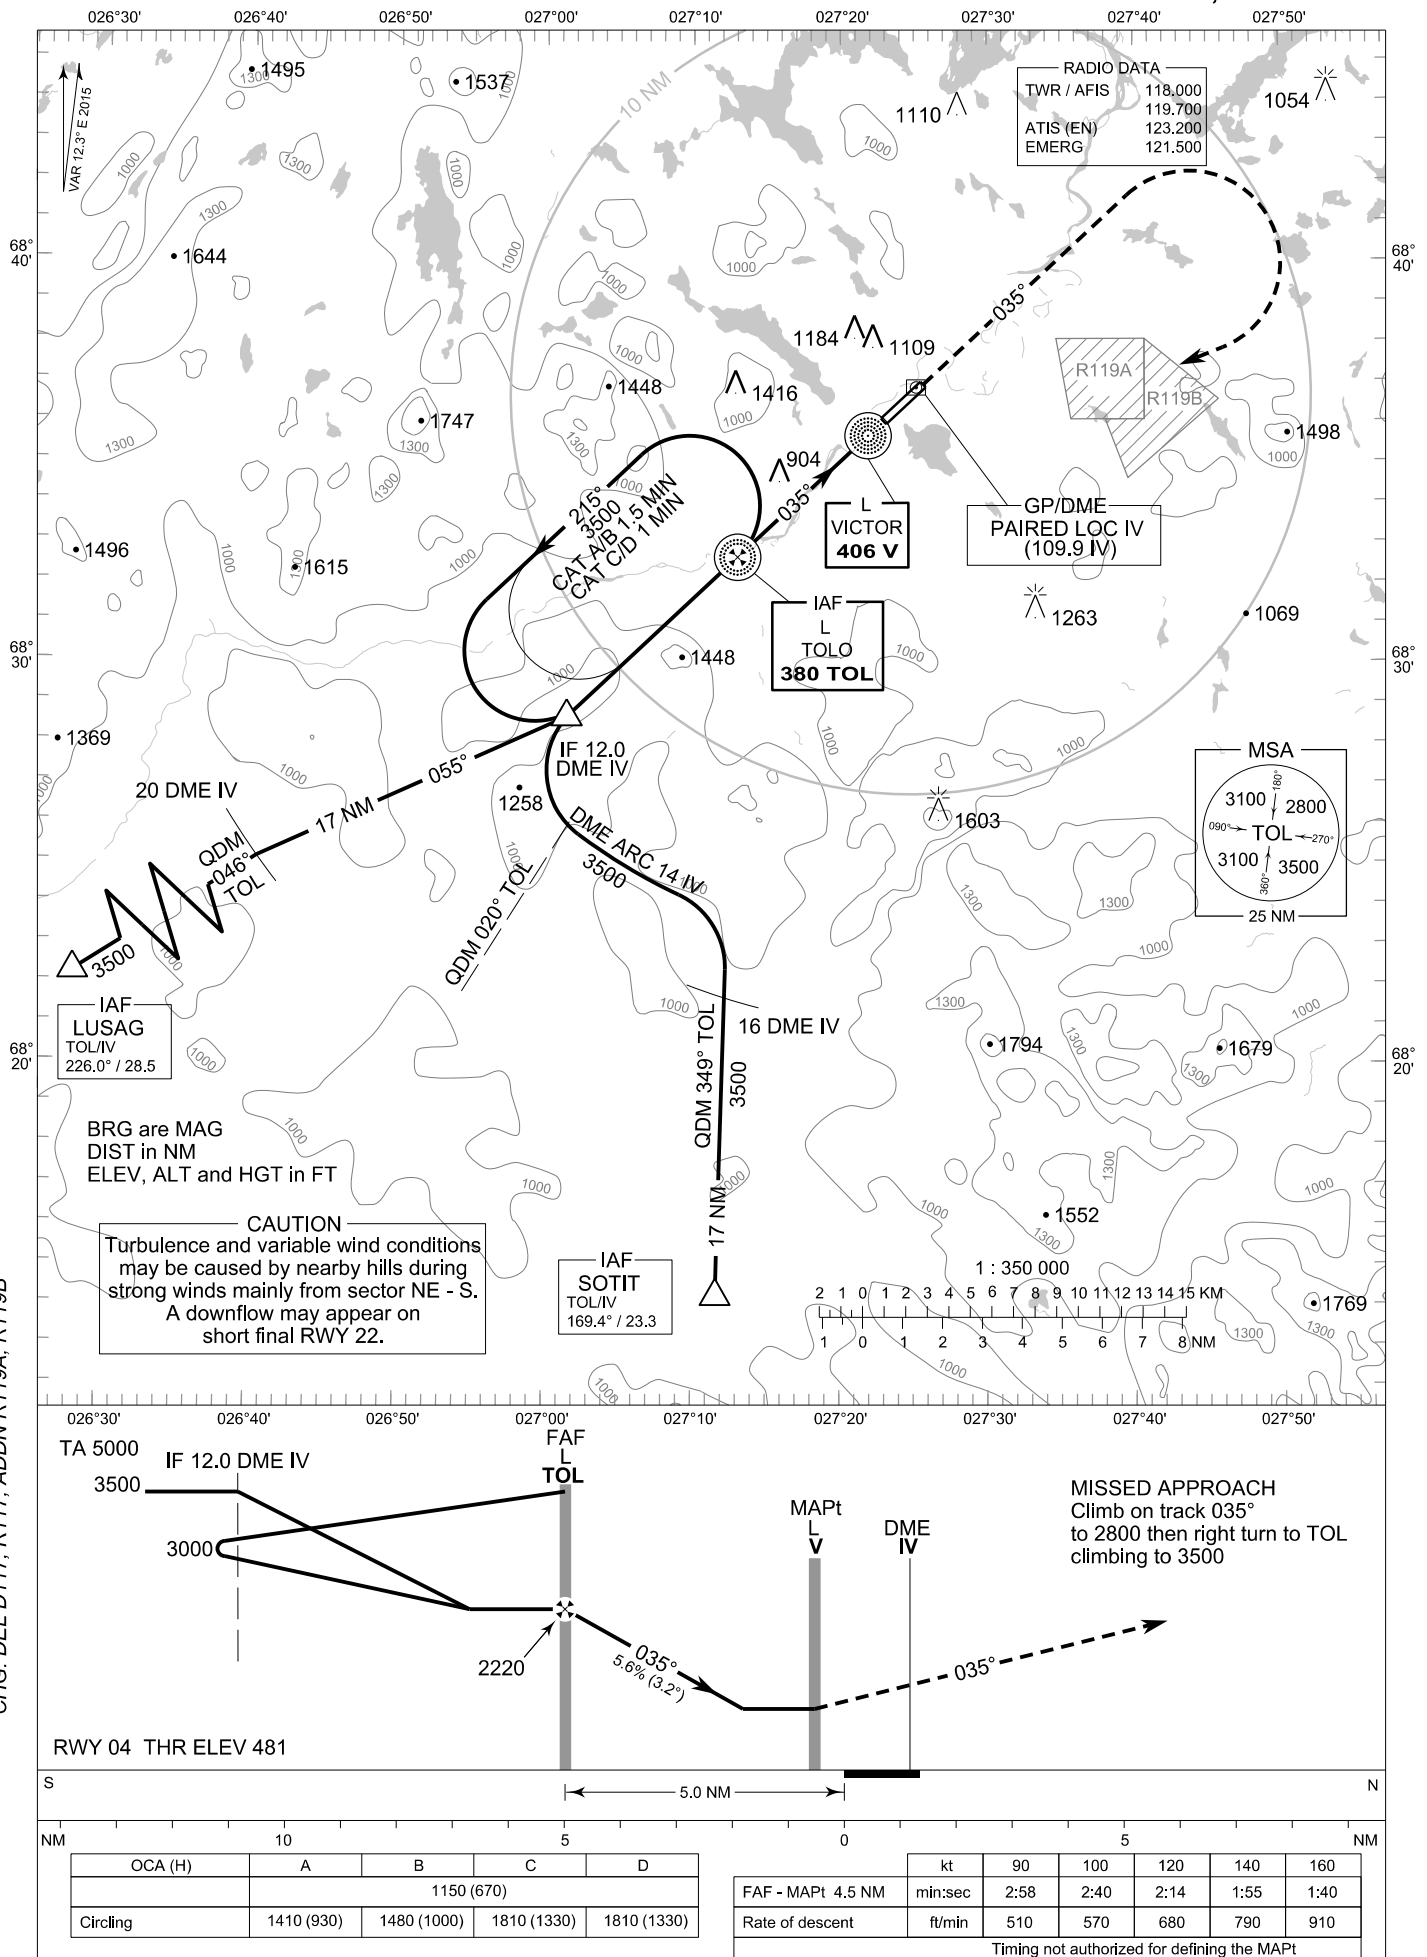

**INSTRUMENT
APPROACH CHART - ICAO**

ELEV 482 FT
HEIGHTS RELATED TO
AERODROME ELEV

**NDB RWY 04
IVALO AERODROME
IVALO, FINLAND**

CHG: DEL D117, R117, ADDN R119A, R119B