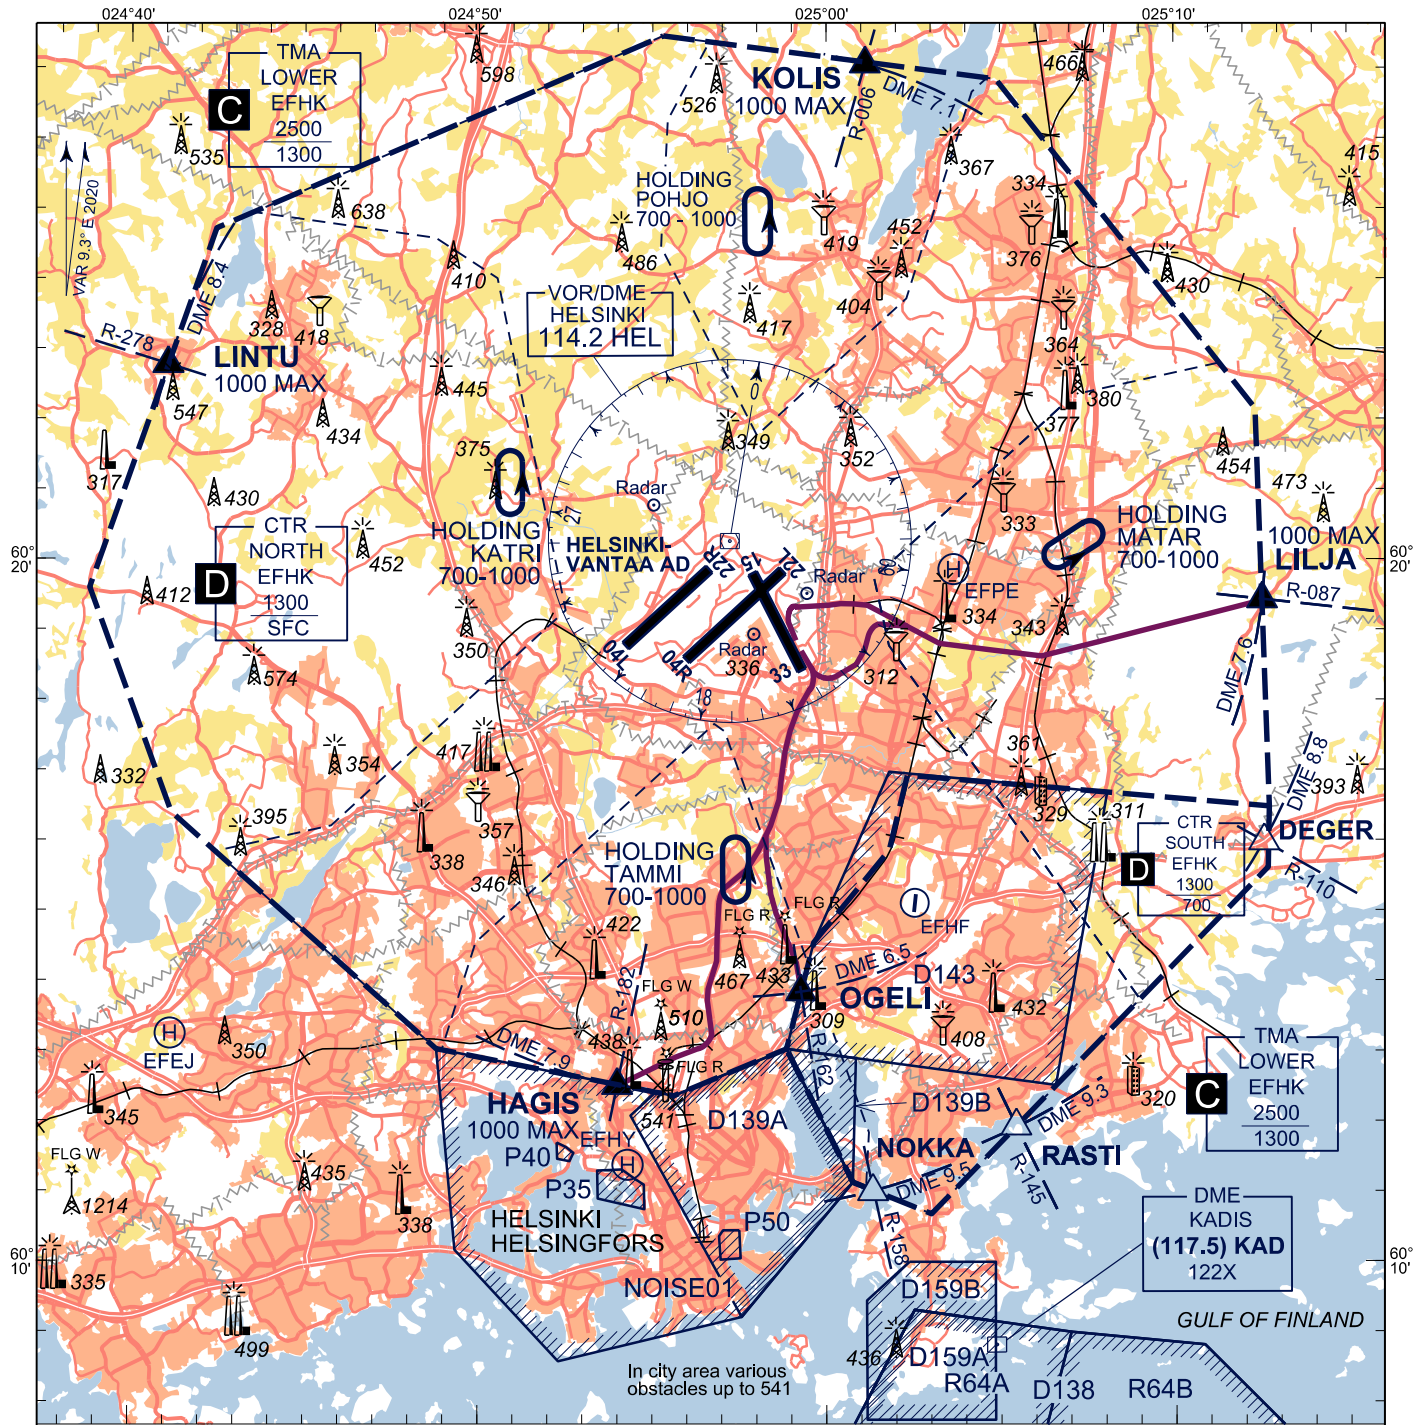

ELEV 180 FT

HELSINKI, FINLAND

RADIO DATA

APP	119.100
	129.850
	119.700
	119.900
	124.325
TWR	118.600
	118.850
	119.700
GND	121.800
ATIS ARR (EN)	135.075
EMERG	121.500

All RDL and DME FM VOR/DME HEL
BRG are MAG
DIST in NM
ALT and ELEV in FT

Heliport	EFHY Helsingin yliopistollinen sairaala / Meilahti
	EFEJ Jorvin sairaala
	EFPE Peijaksen sairaala

Airspace	Hours of applicability	Airspace class	RMK
EFHK CTR SOUTH	H24	D	TMZ H24
EFHK CTR NORTH	H24	D	TMZ H24
EFHK TMA LOWER	H24	C	TMZ H24

Transponder mandatory for uncontrolled airspace below EFHK TMA LOWER (SFC - 1300 FT MSL)

VFR traffic in EFHK CTR NORTH MAX 1000 FT MSL unless otherwise instructed by ATC.

Inbound clearance includes instructions how to enter traffic circuit and flight altitudes (MNM 700 FT MSL).