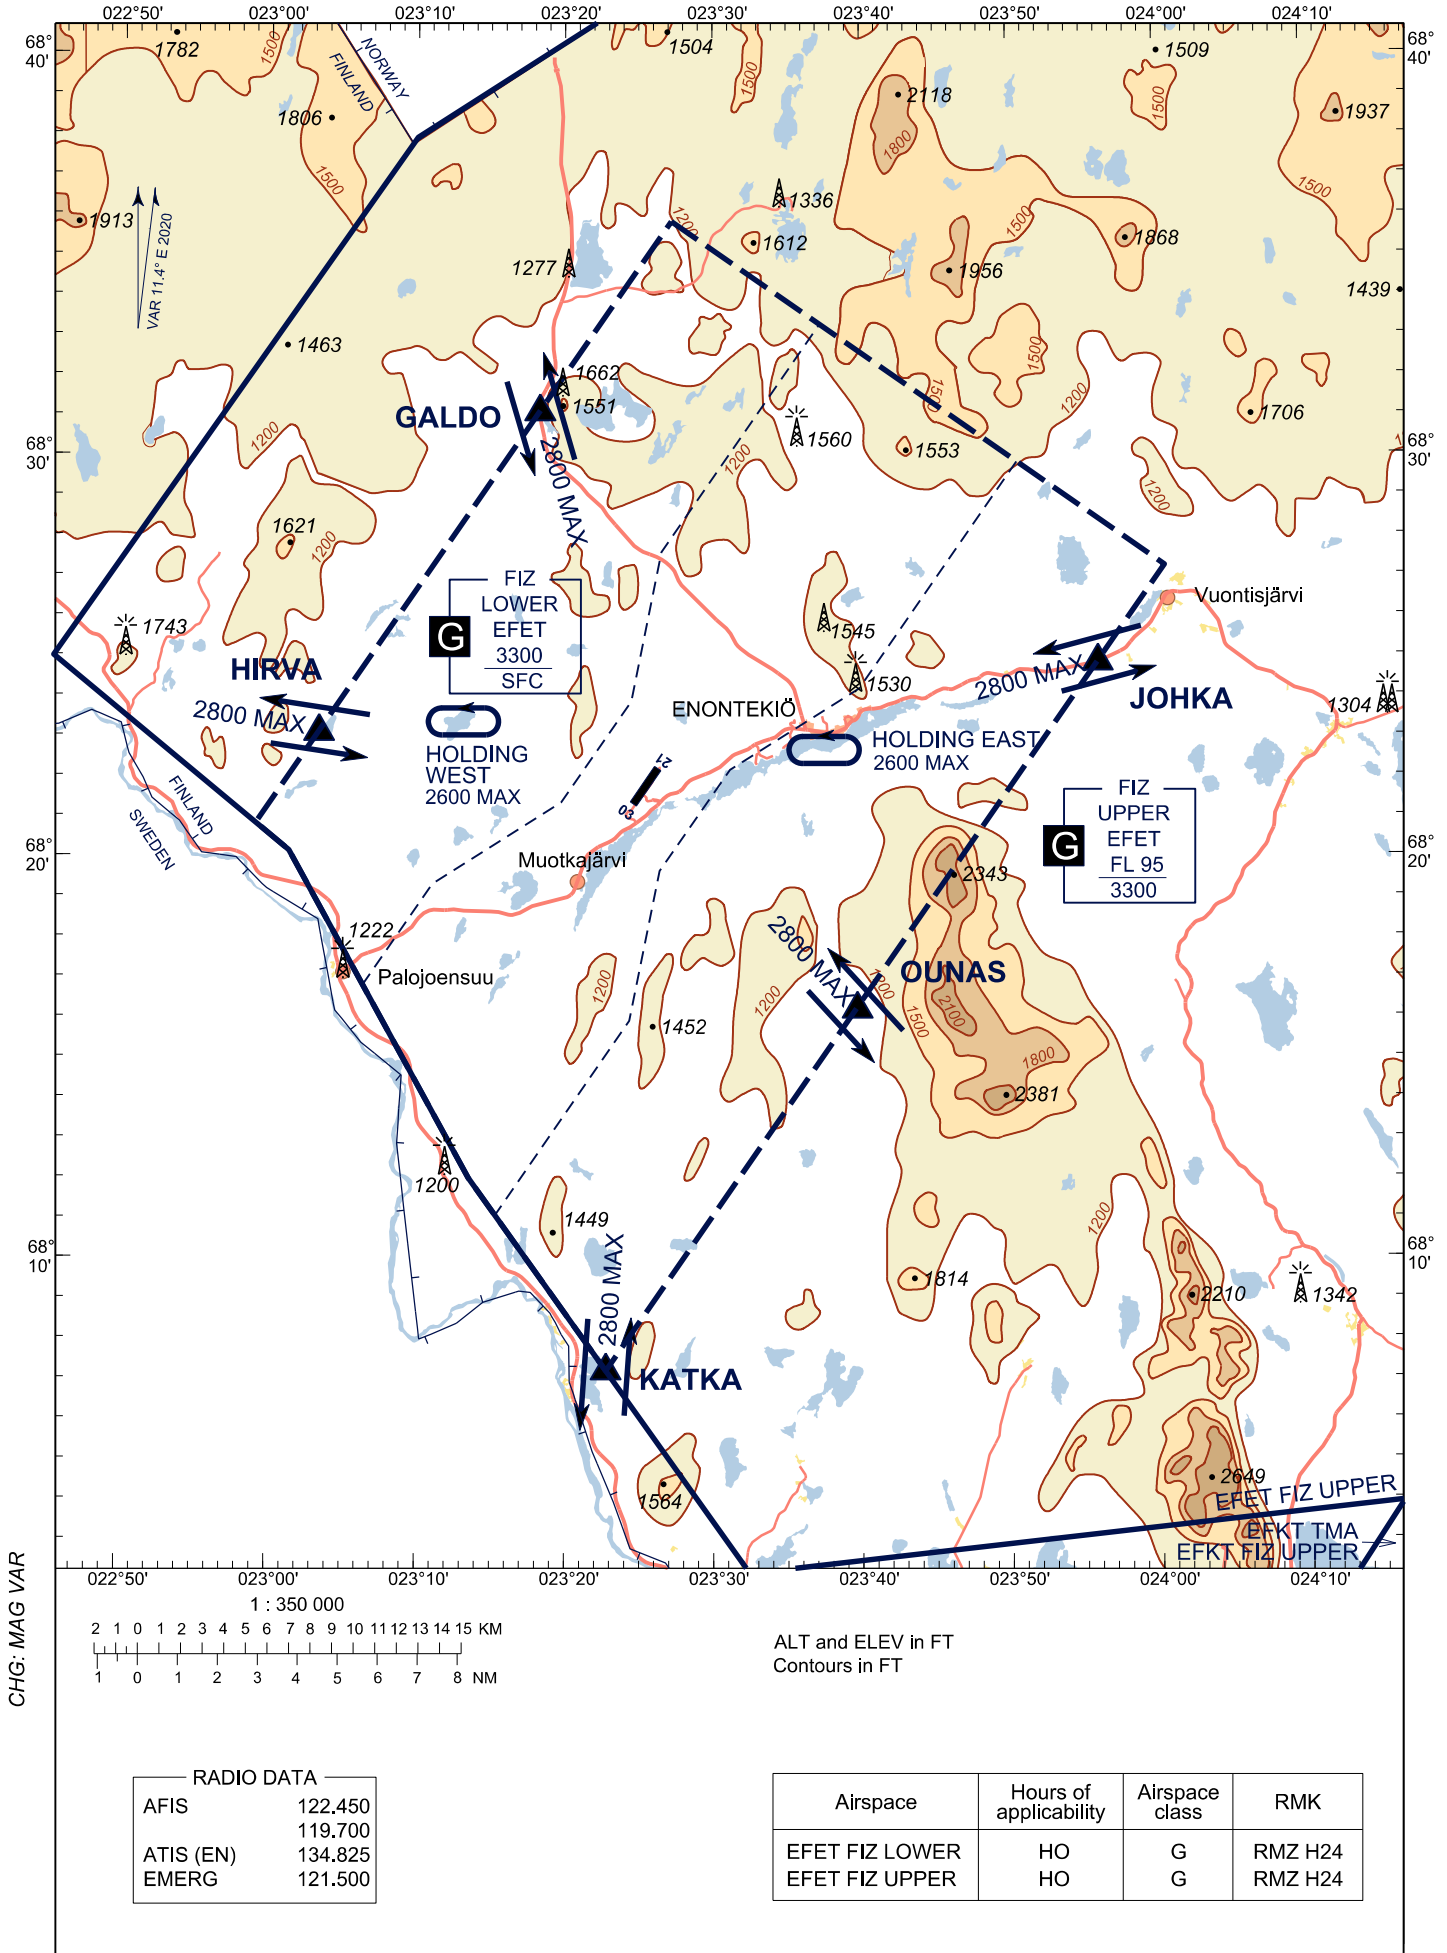

VISUAL
APPROACH CHART - ICAO

ELEV 1006 FT

ENONTEKIÖ, FINLAND

CHG: MAG VAR

ALT and ELEV in FT
Contours in FT

RADIO DATA	
AFIS	122.450
ATIS (EN)	134.825
EMERG	121.500

Airspace	Hours of applicability	Airspace class	RMK
EFET FIZ LOWER	HO	G	RMZ H24
EFET FIZ UPPER	HO	G	RMZ H24