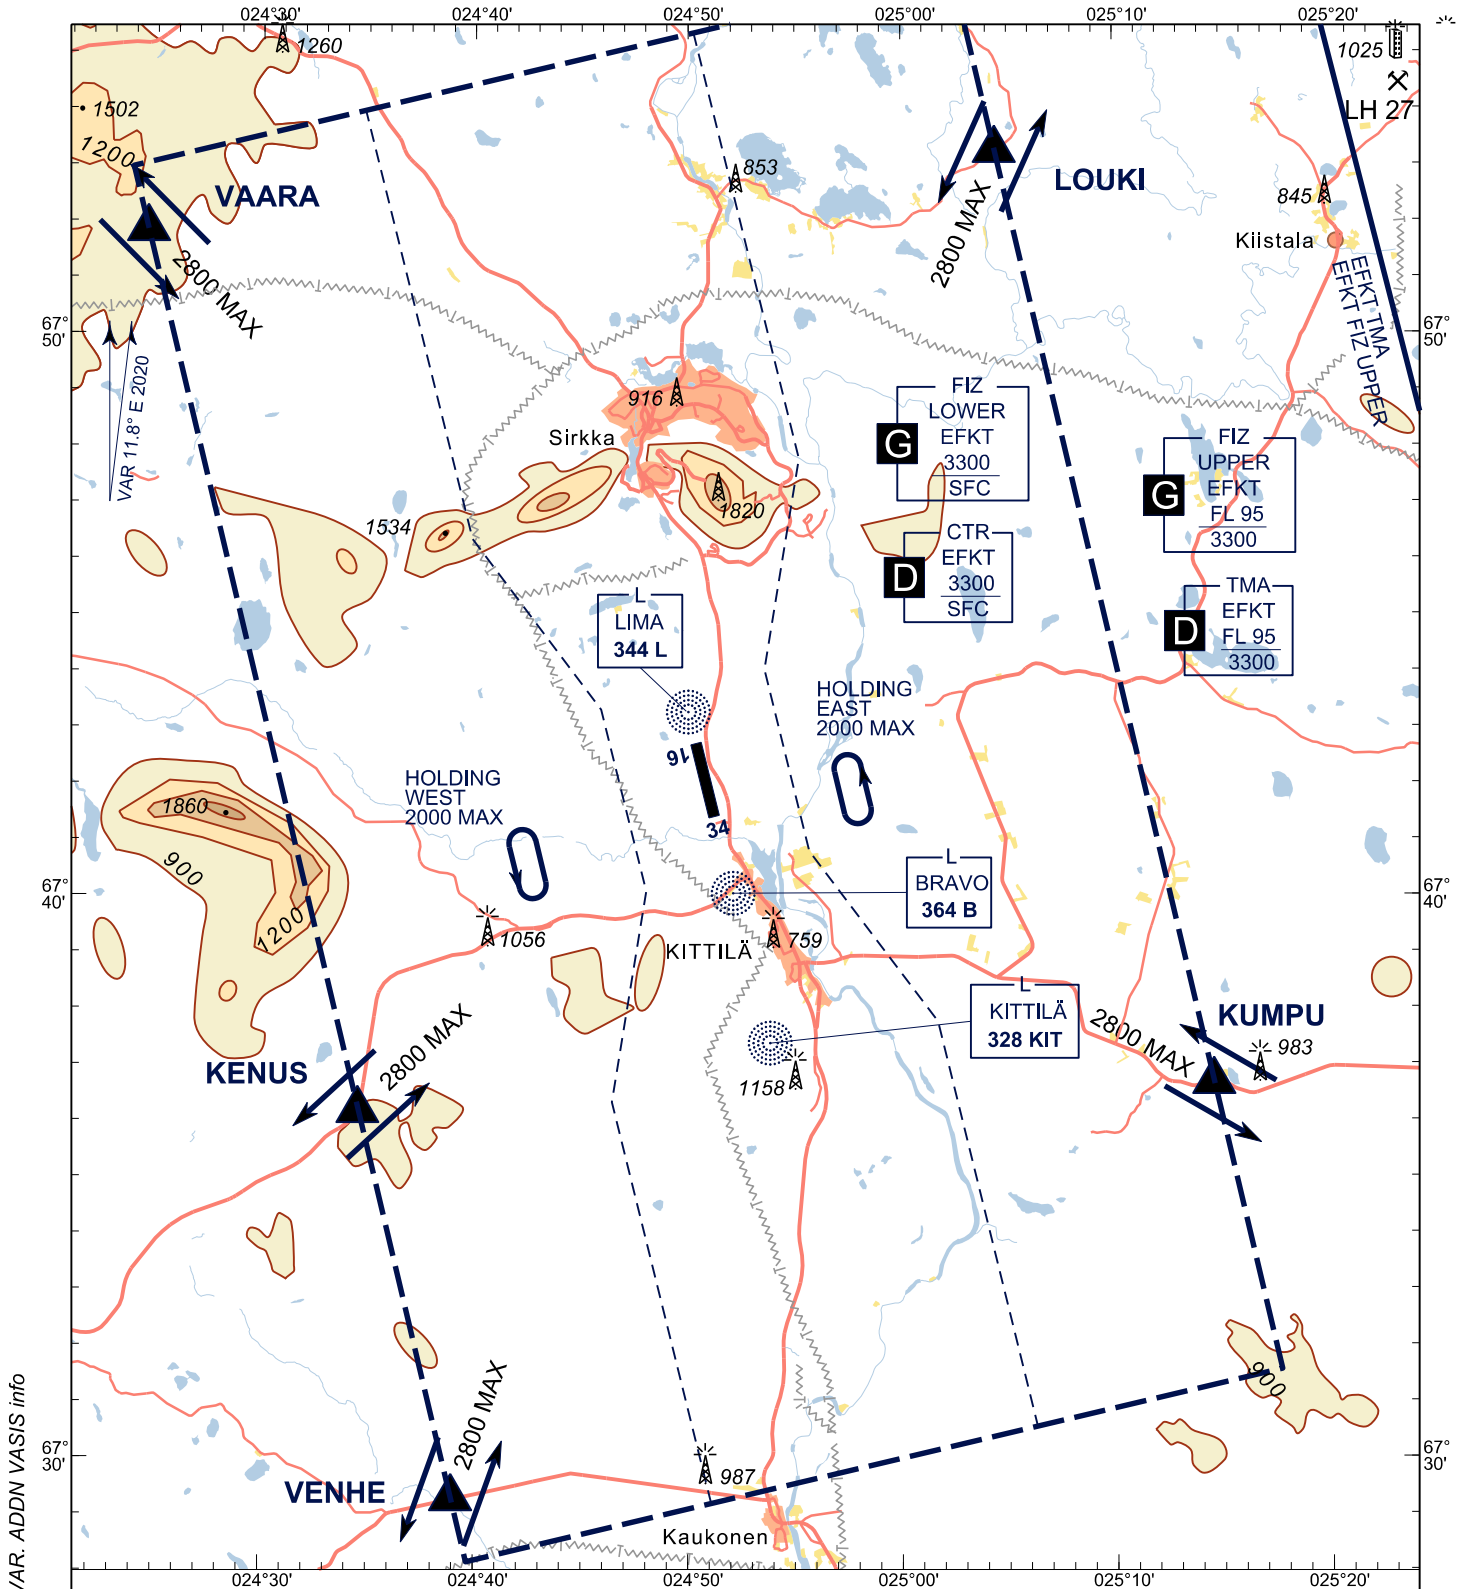

VISUAL
APPROACH CHART - ICAO

ELEV 645 FT

CHG: MAG VAR. ADDN VASIS info

BRG are MAG
 ALT and ELEV in FT
 Contours in FT

RADIO DATA	
AFIS / TWR	118.950
APP	119.700
ATIS (EN)	133.850
EMERG	121.500

VASIS	
RWY	PAPI MEHT
16	Left / 3.0° 50
34	Left / 3.4° 57

Airspace	Hours of applicability	Airspace class	RMK
EFKT FIZ LOWER	HO	G	All areas
EFKT CTR	HO	D	RMZ H24
EFKT FIZ UPPER	HO	G	
EFKT TMA	HO	D	