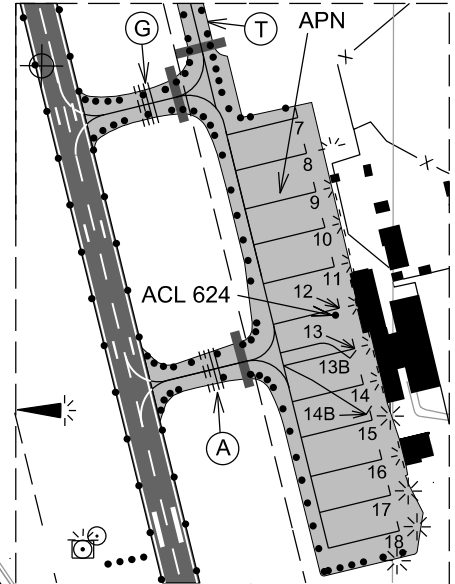

BRG are MAG
DMN in M
ELEV in FT

VAR 11.8° E 2020
Annual Change +0.2°

RWY	BRG MAG	COORD	VASIS	
			PAPI	MEHT
16	154°	THR 67 42 42.85 N 024 50 23.15 E	3.0°	50
34	334°	THR 67 41 24.51 N 024 51 14.16 E	3.4°	57

RWY details, see EFKT AD 2.12
APN and ACFT stands details, see page EFKT AD 2.15 - 5
TWY details, see page EFKT AD 2.15 - 7

INSET NOT TO SCALE

CHG: RVR LCA

1 : 15 000