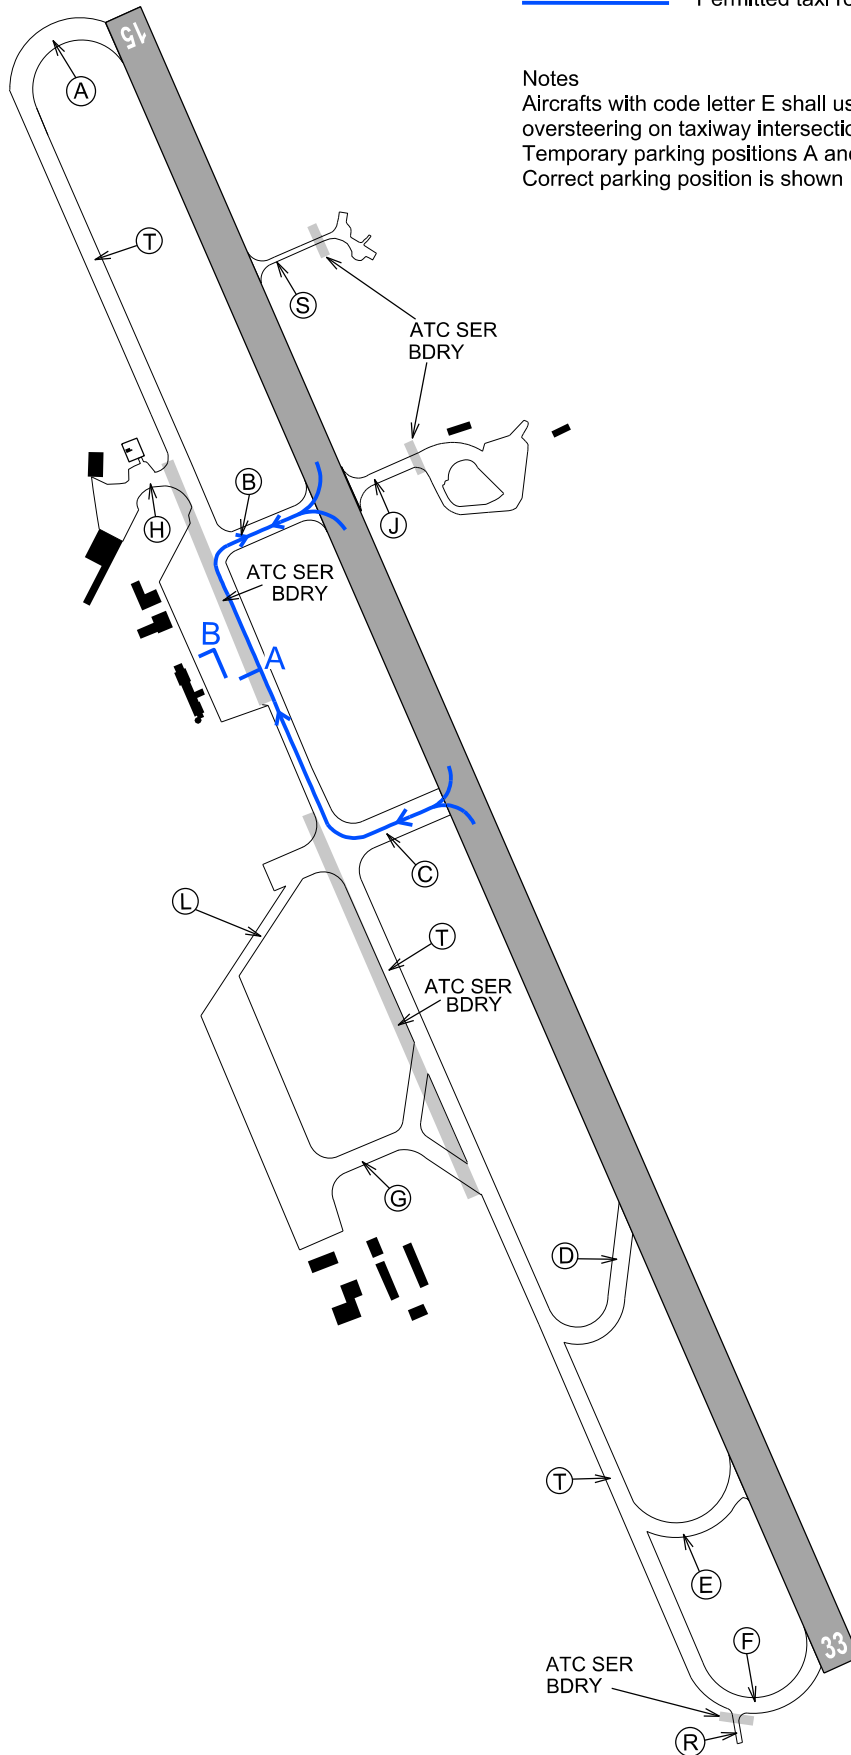

Code E aeroplanes

— Permitted taxi routes

Notes

Aircrafts with code letter E shall use judgemental oversteering on taxiway intersections.
Temporary parking positions A and B.
Correct parking position is shown by marshalling signals.

CHG: new chart