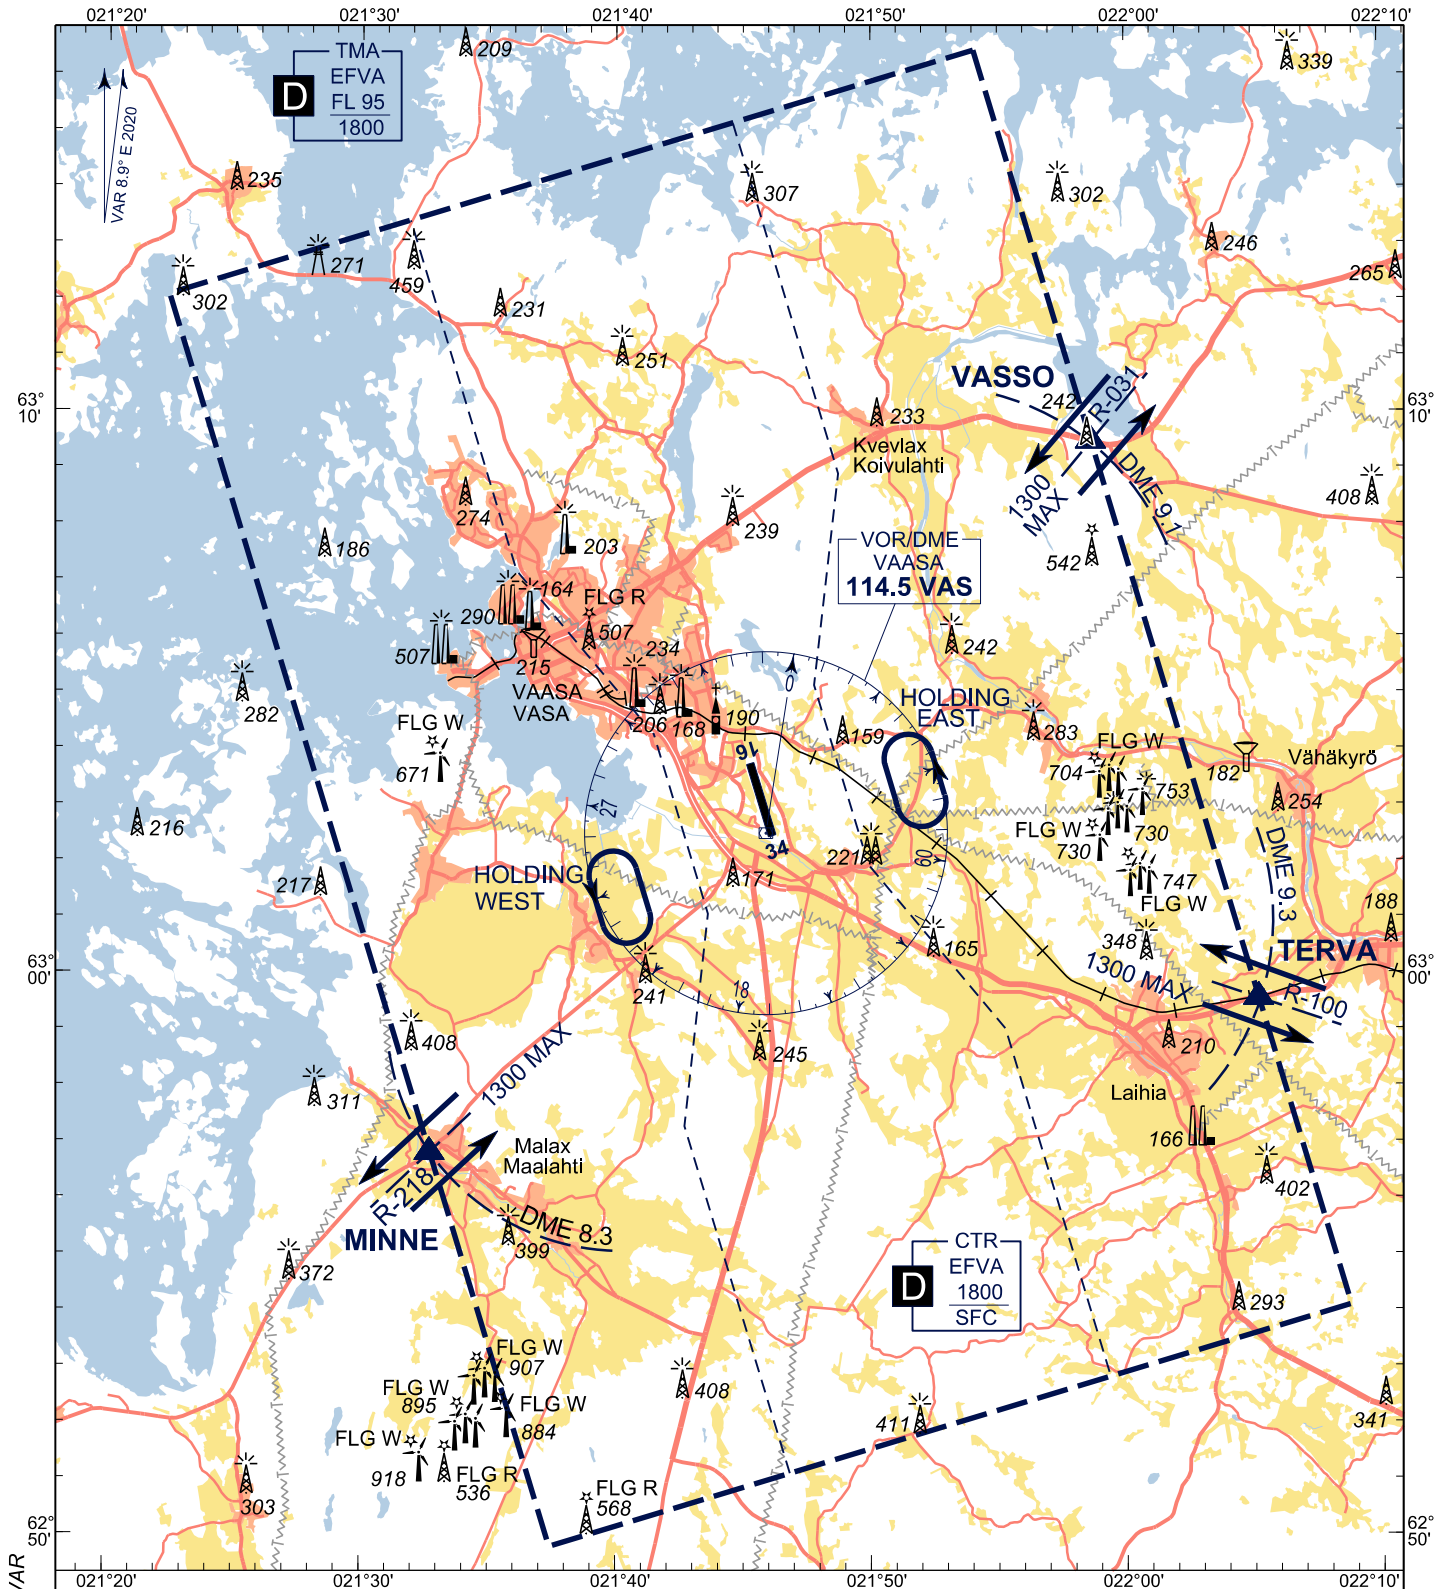

VISUAL
APPROACH CHART - ICAO

ELEV 21 FT

CHG: MAG VAR

1 : 250 000

All RDL and DME FM VOR/DME VAS
BRG are MAG
DIST in NM
ALT and ELEV in FT

RADIO DATA	
TWR	120.950
APP	119.700
ATIS (EN)	125.850
EMERG	136.450
	121.500

VASIS	
RWY	PAPI MEHT
16	Left / 3,0° 52
34	Left / 3,0° 50

Airspace	Hours of applicability	Airspace class	RMK
EFVA CTR	HO	D	RMZ H24
EFVA TMA	HO	D	RMZ H24