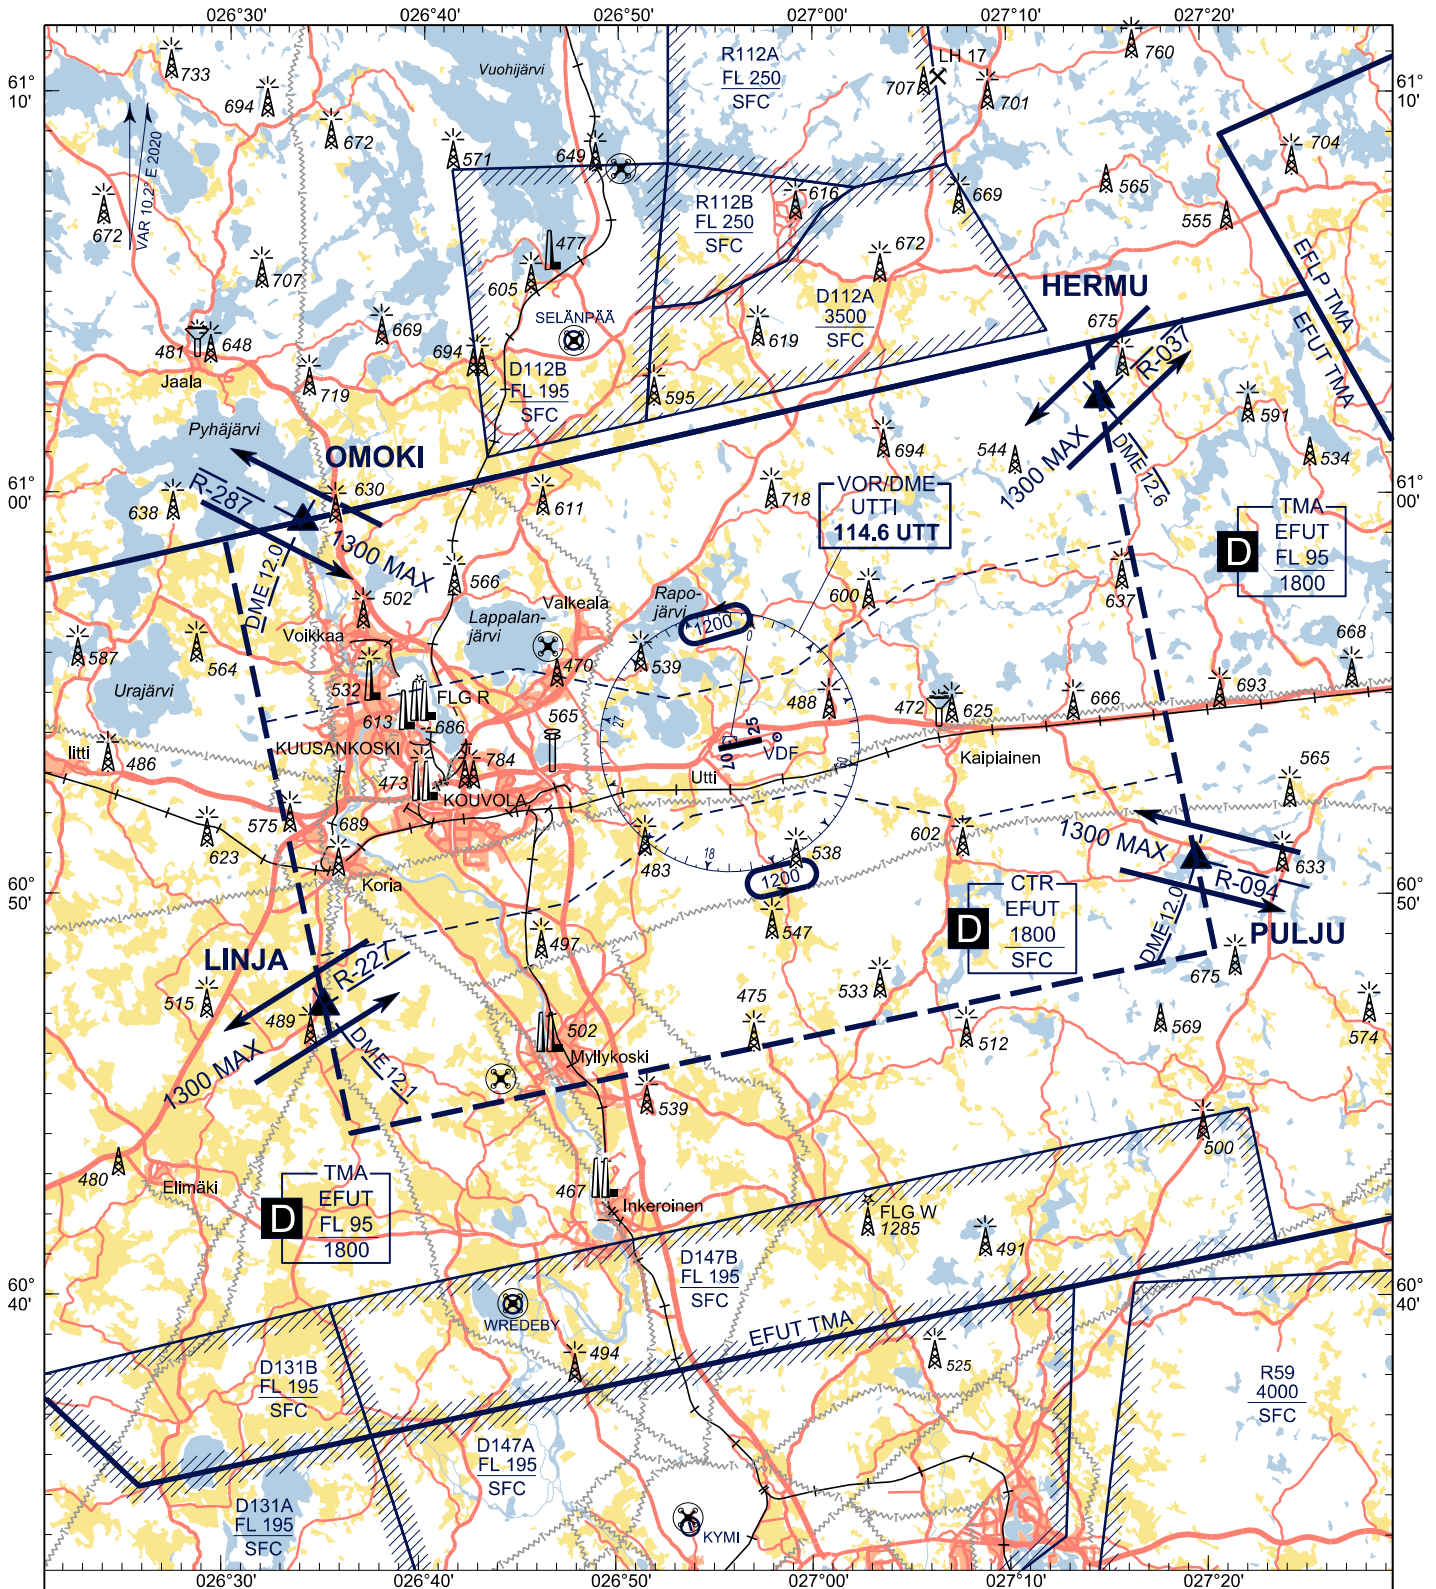

VISUAL
APPROACH CHART - ICAO

ELEV 340 FT

CHG: D areas

All RDL and DME FM VOR/DME UTT
BRG are MAG
DIST in NM
ALT and ELEV in FT

RADIO DATA	
TWR / VDF	130.800
	119.700
ATIS (EN)	136.550
EMERG	121.500

VASIS	
RWY	PAPI MEHT
07	Left / 3.5° 59
25	Left / 3.5° 69

Airspace	Hours of applicability	Airspace class	RMK
EFUT CTR	HO	D	RMZ H24
EFUT TMA	HO	D	RMZ H24