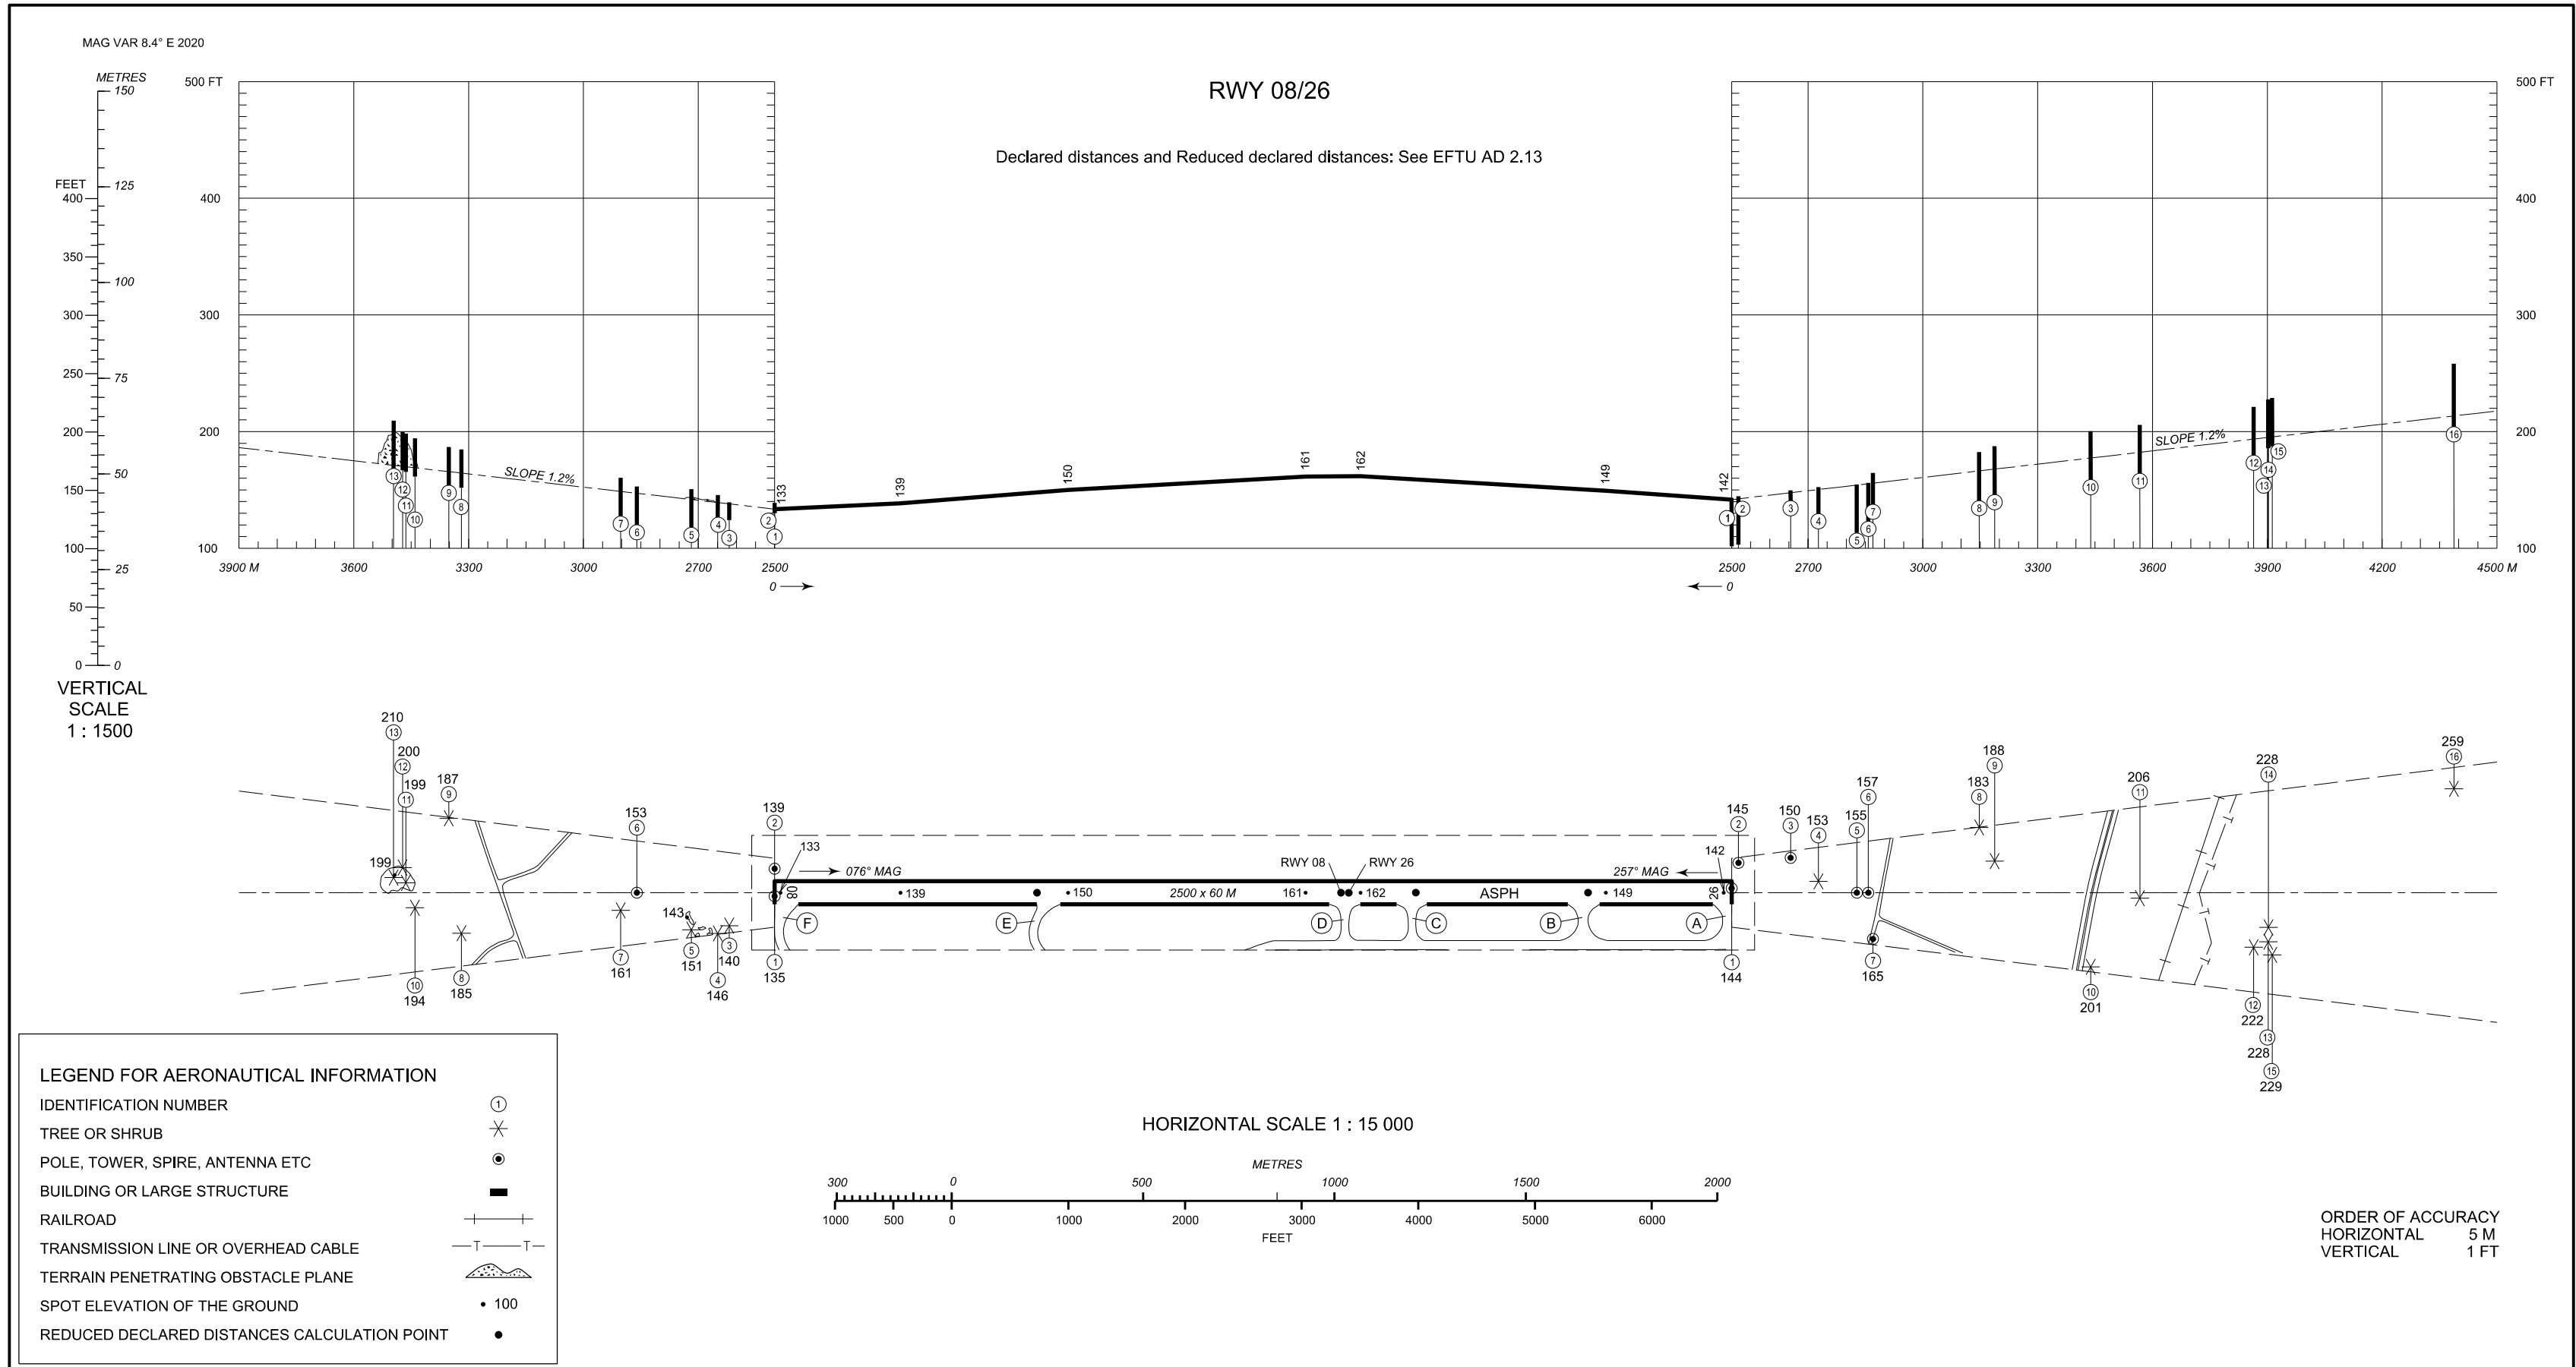

ELEV in FT
DMN in M

AERODROME OBSTACLE CHART - ICAO
TYPE A (OPERATING LIMITATIONS)

TURKU AERODROME, FINLAND

CHG: MAG VAR, OBST