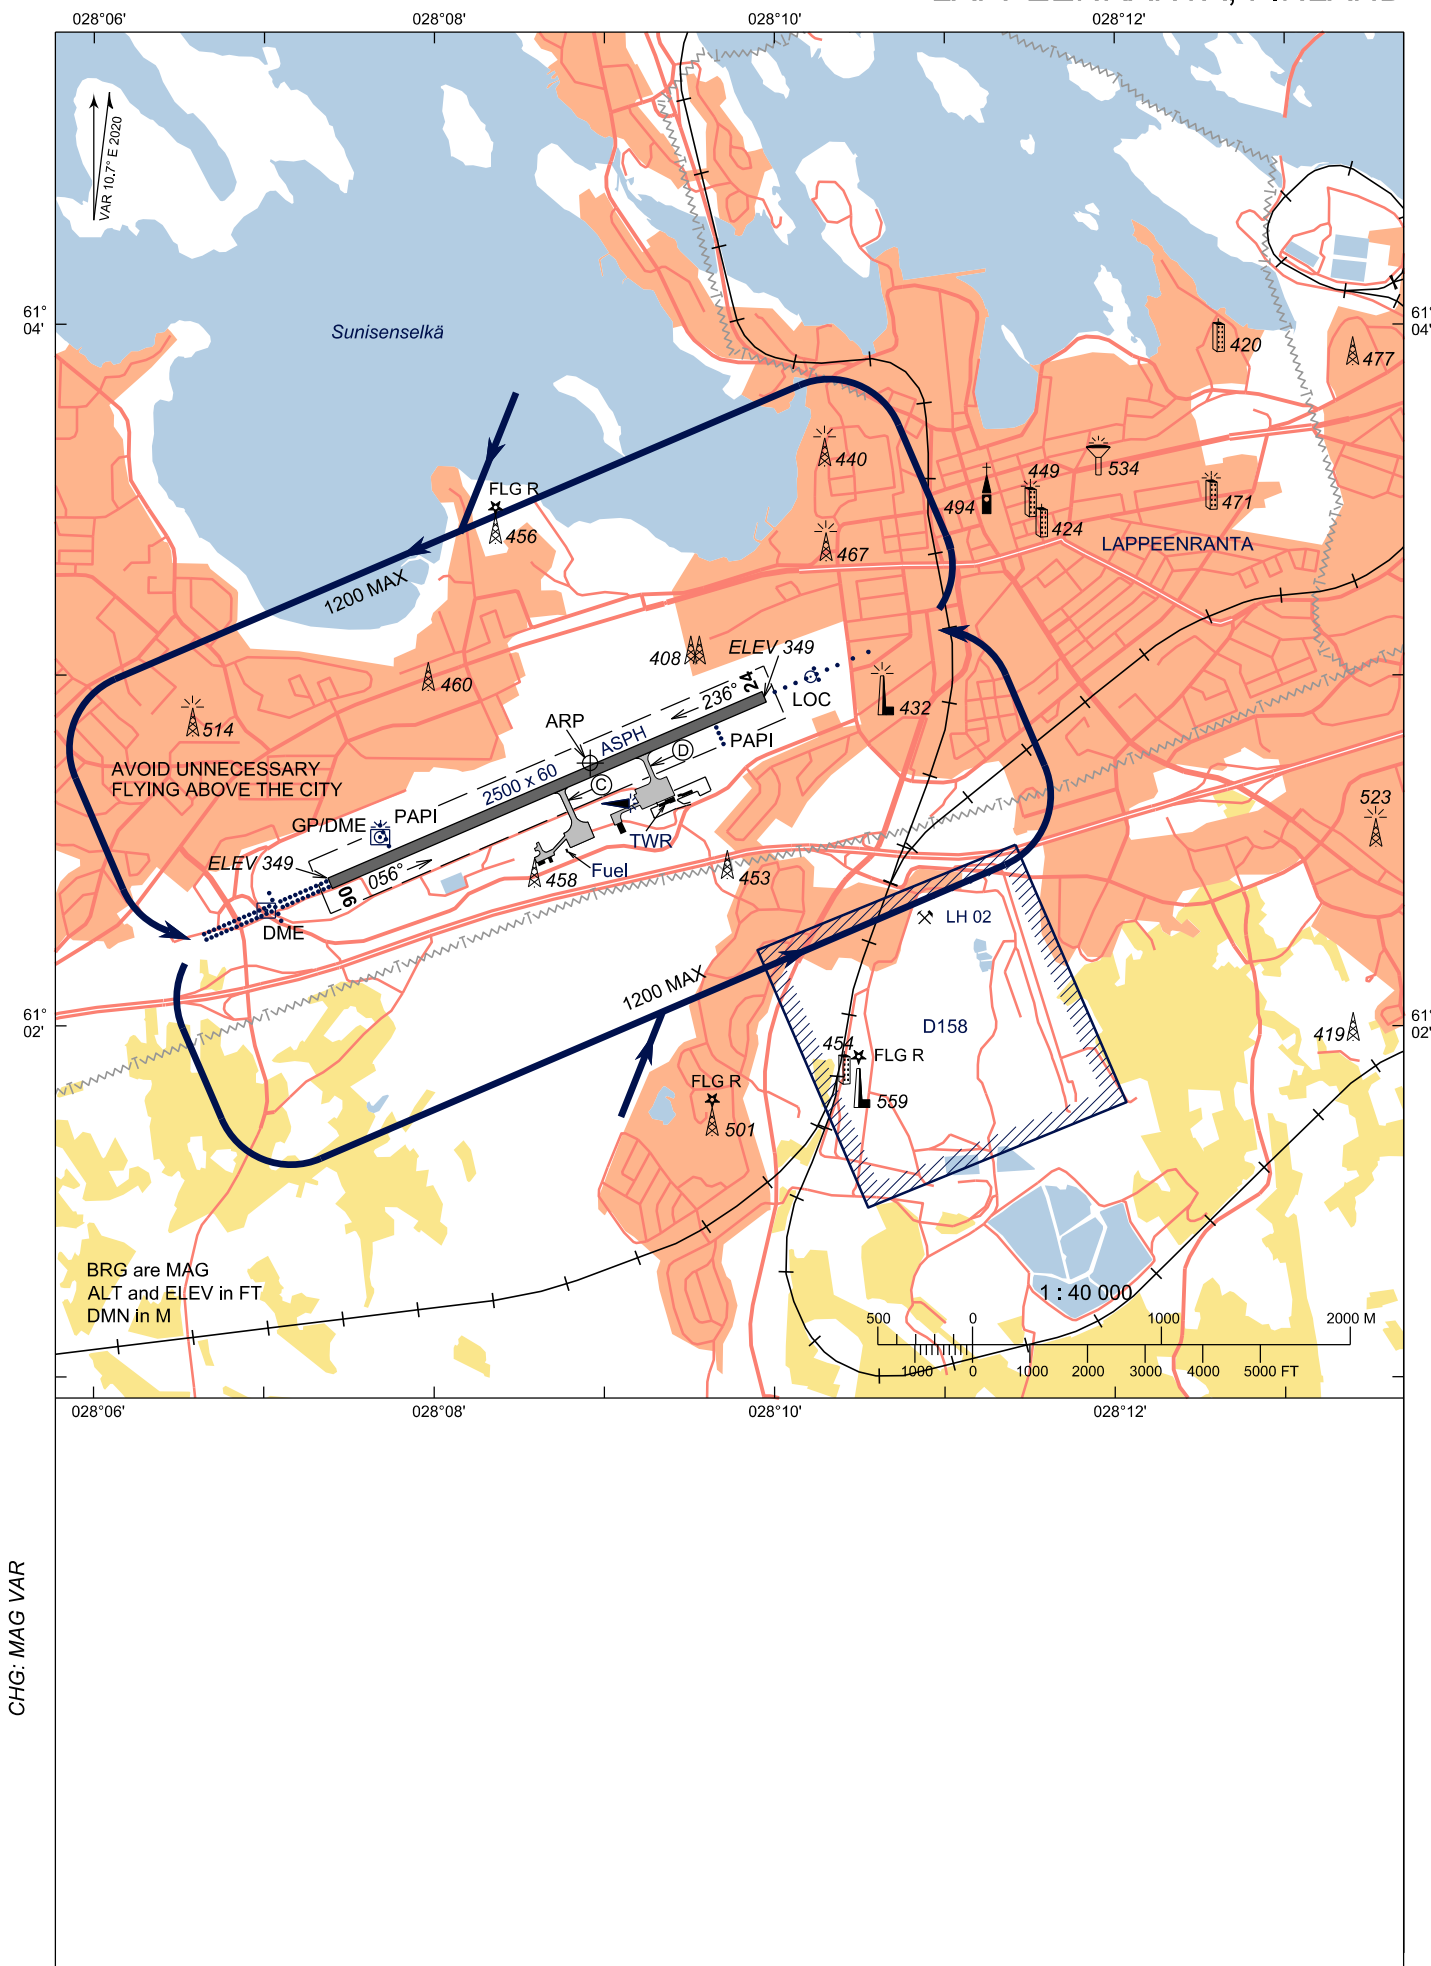

LANDING CHART

LAT 61 02 45 N  
LONG 028 08 55 E

ELEV 349 FT

LAPPEENRANTA, FINLAND

AVOID UNNECESSARY  
FLYING ABOVE THE CITY

BRG are MAG  
ALT and ELEV in FT  
DMN in M

CHG: MAG VAR