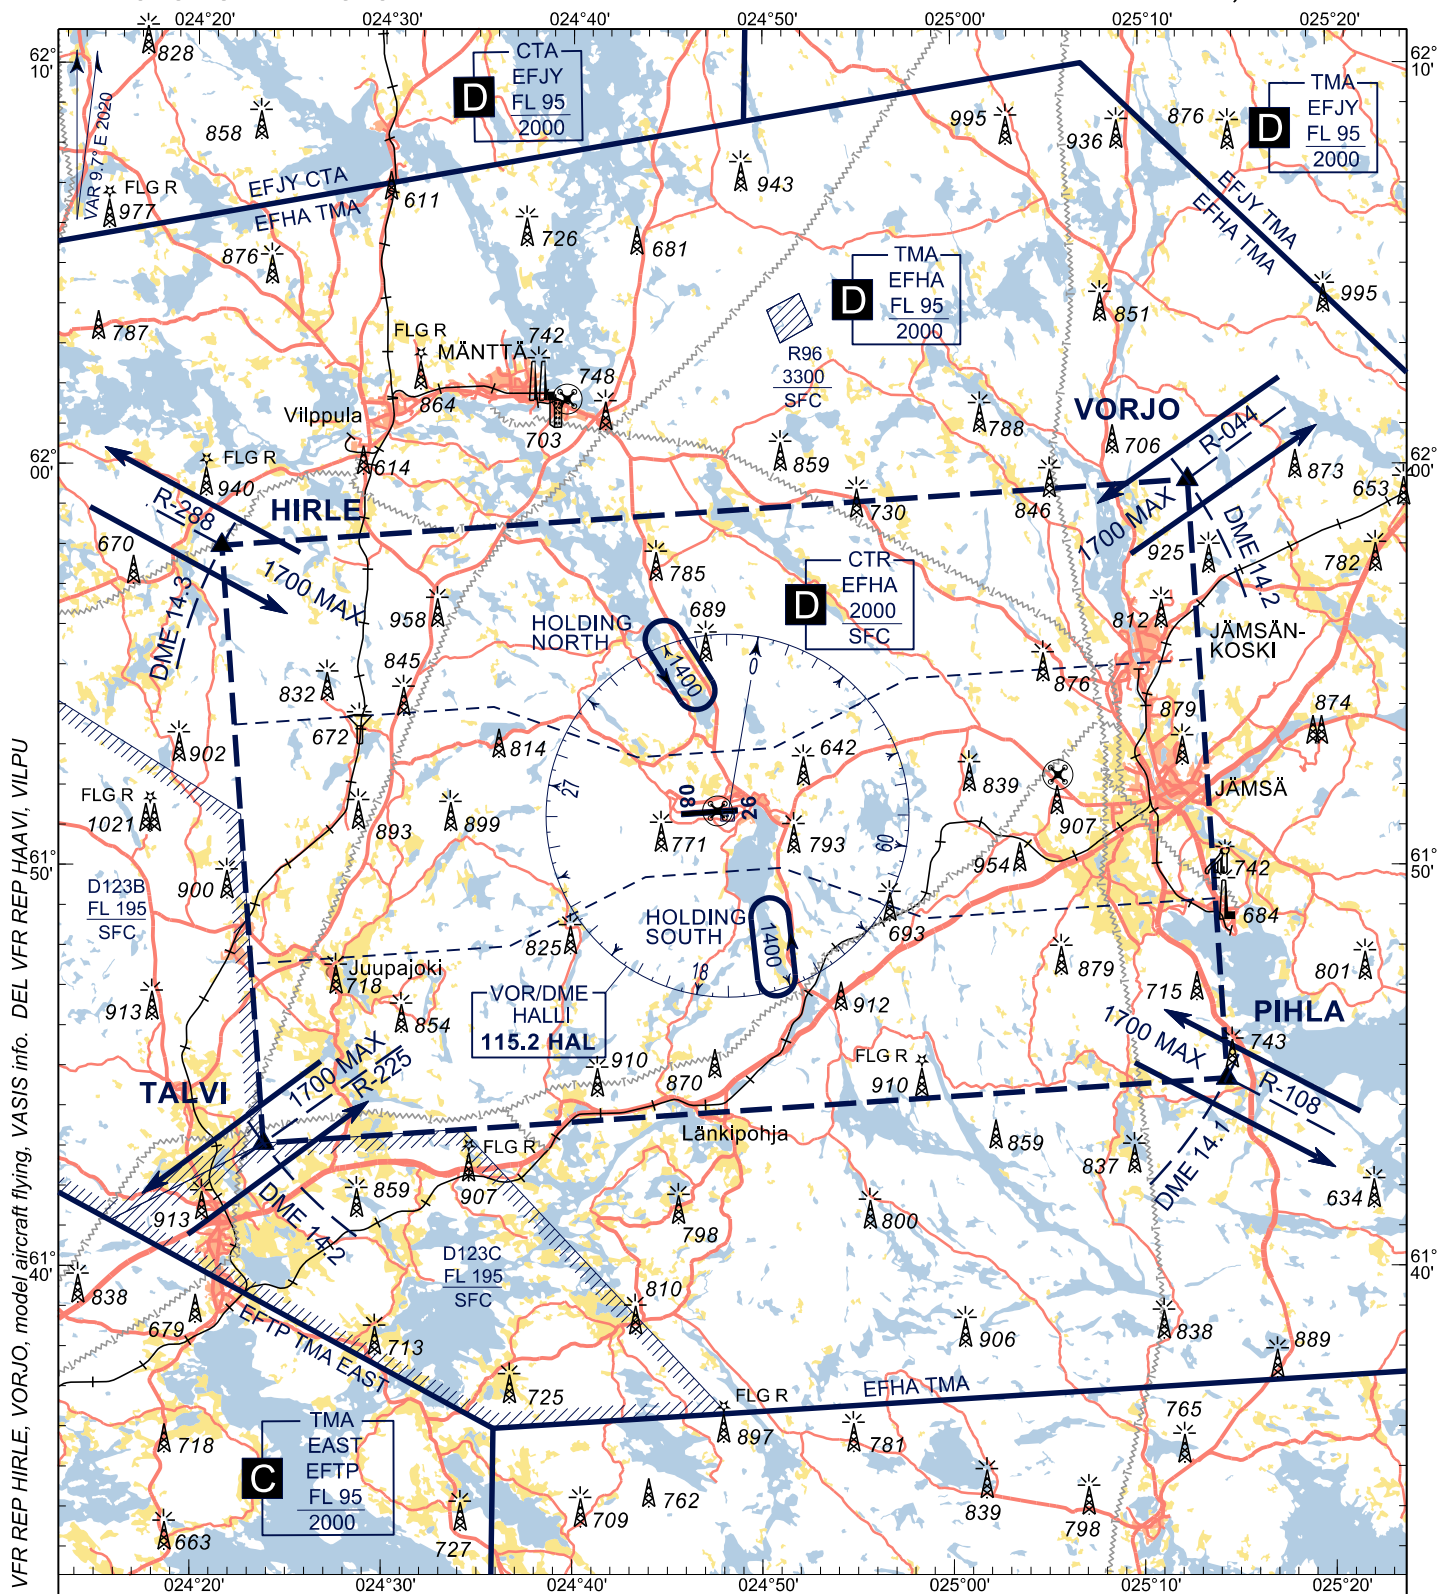

VISUAL  
APPROACH CHART - ICAO

ELEV 481 FT

CHG: ADDN VFR REP HIRLE, VORJO, model aircraft flying, VASIS info. DEL VFR REP HAABI, VILPU

All RDL and DME FM VOR/DME HAL  
BRG are MAG  
DIST in NM  
ALT and ELEV in FT

RADIO DATA	
TWR	128.900
APP	119.700
APP	124.550
APP	119.700
ATIS (EN)	135.500
EMERG	121.500

VASIS	
RWY	PAPI MEHT
08	Left / 3.5° 60
26	Left / 3.0° 50

Airspace	Hours of applicability	Airspace class	RMK
EFHA CTR	HO	D	RMZ H24
EFHA TMA	HO	D	RMZ H24